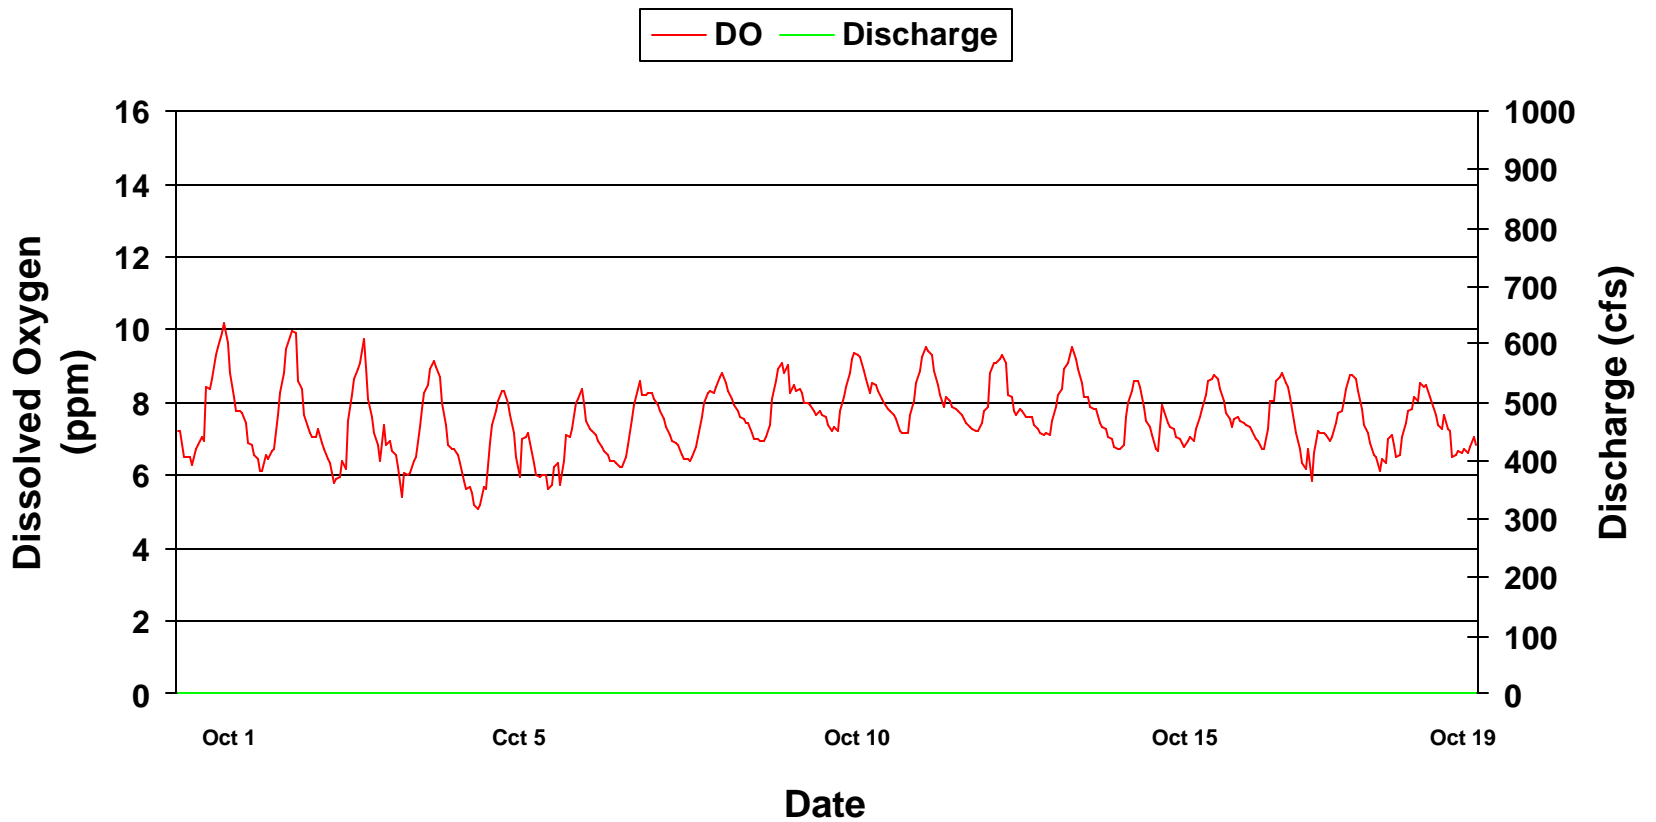

Dissolved Oxygen at Sod Farm

On Weiss By-pass Reach

October 2000