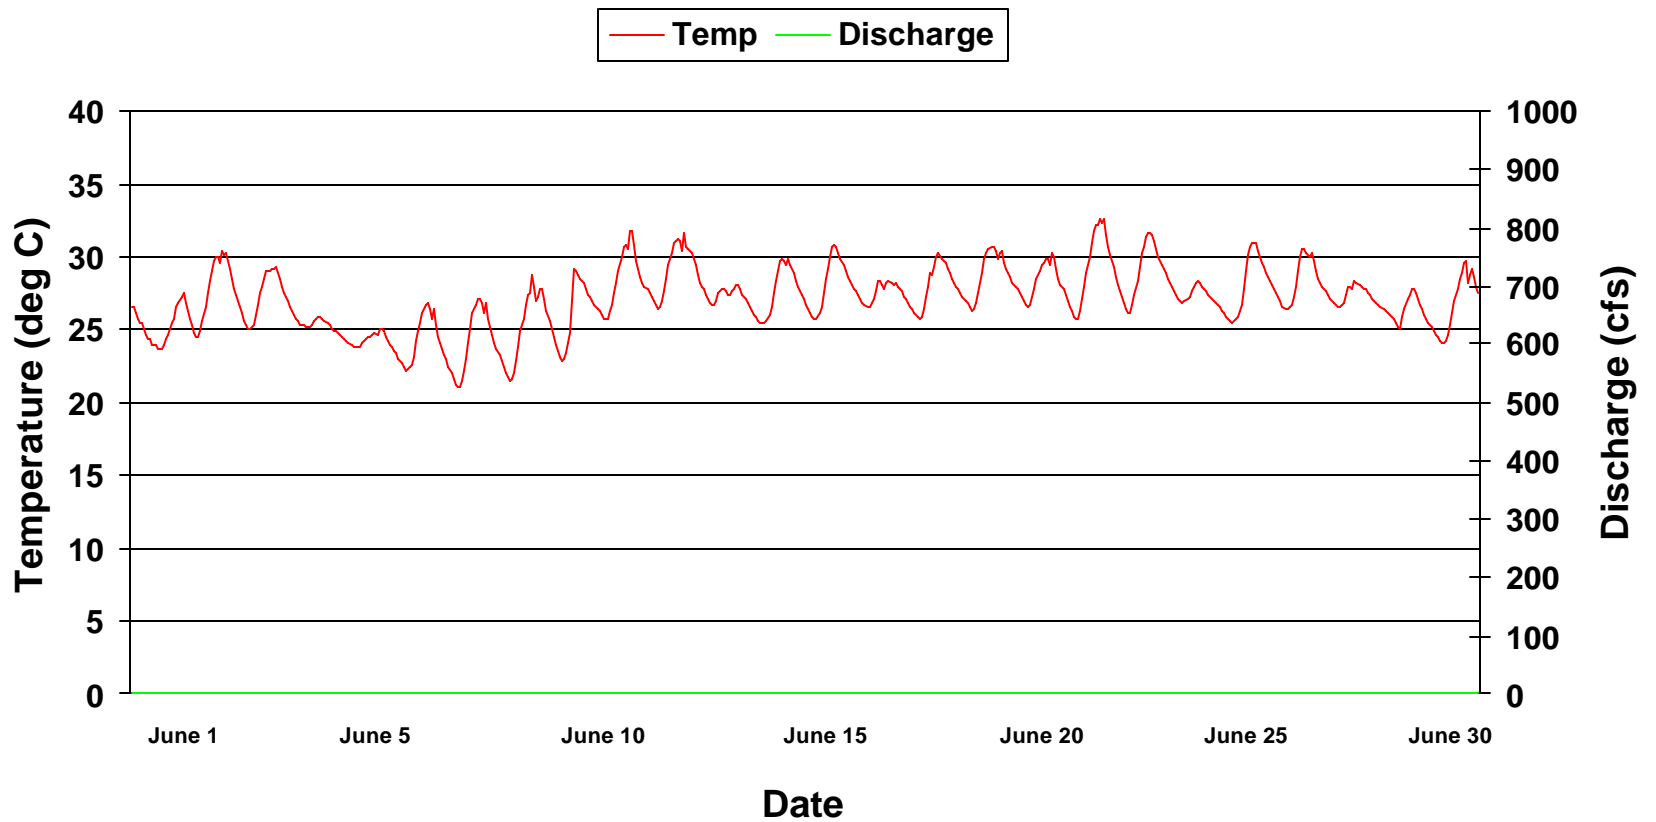

Temperature at Catfish Farm On Weiss By-pass Reach June 2000