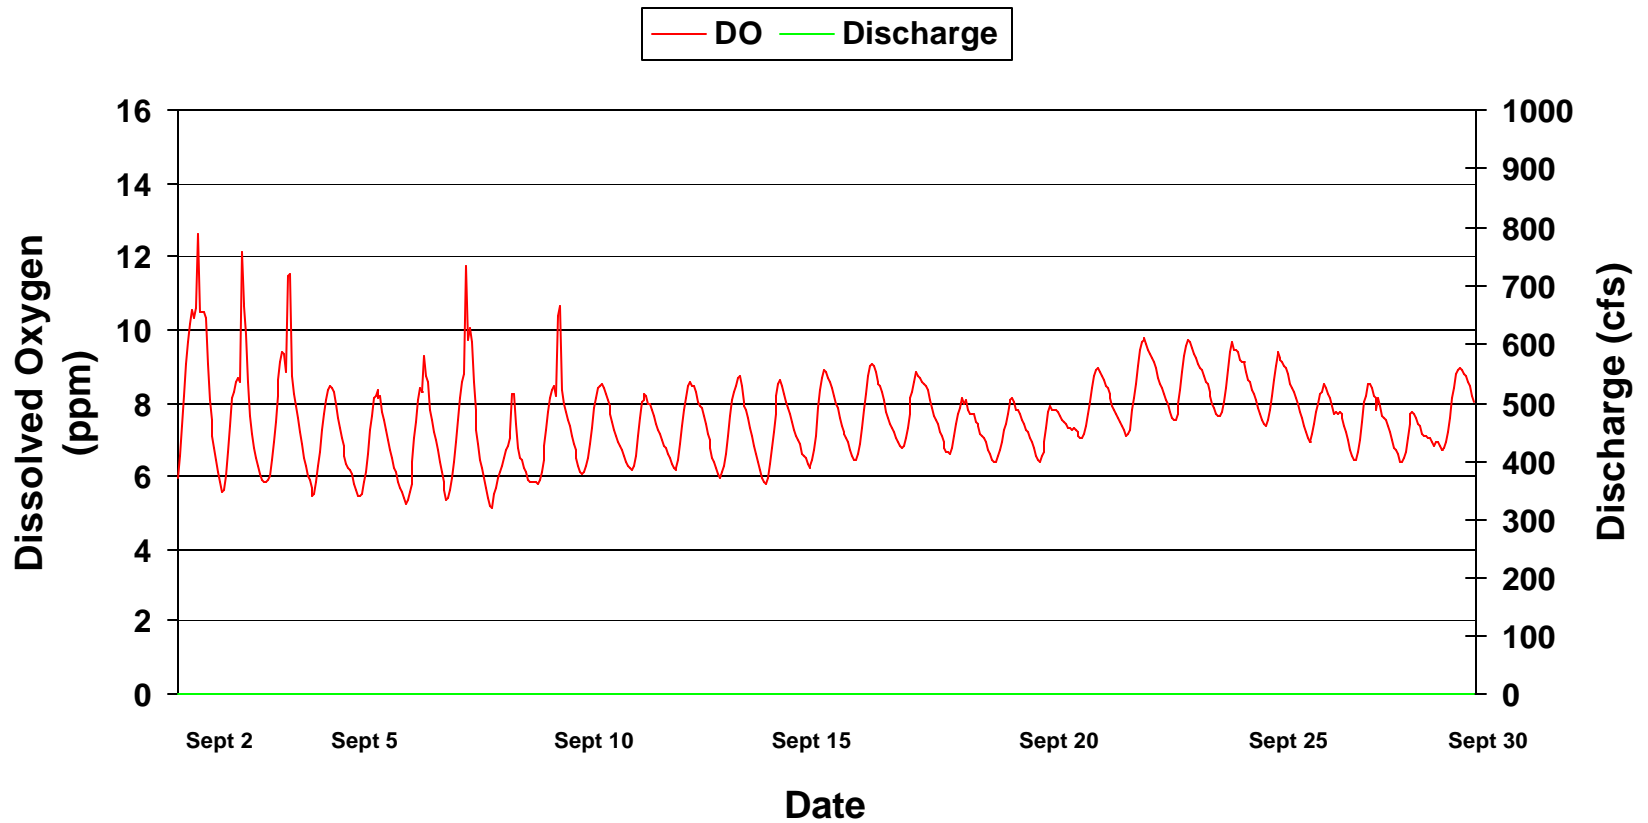

Dissolved Oxygen at Catfish Farm On Weiss By-pass Reach June 1999

Dissolved Oxygen at Catfish Farm On Weiss By-pass Reach July 1999

Dissolved Oxygen at Catfish Farm On Weiss By-pass Reach August 1999

Dissolved Oxygen at Catfish Farm On Weiss By-pass Reach September 1999