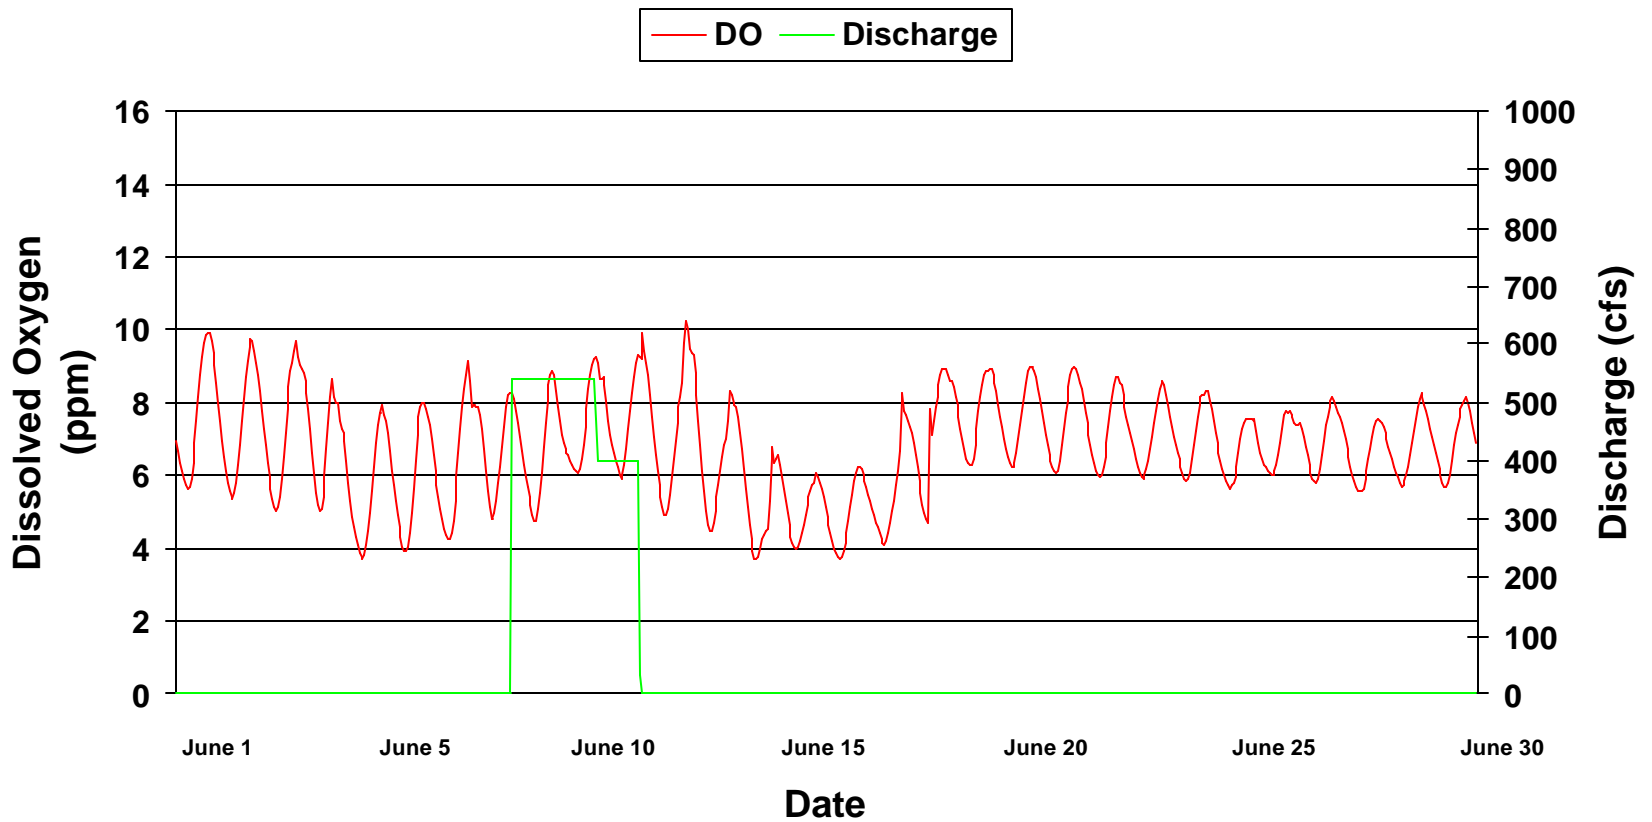

Dissolved Oxygen at Catfish Farm On Weiss By-pass Reach June 2002