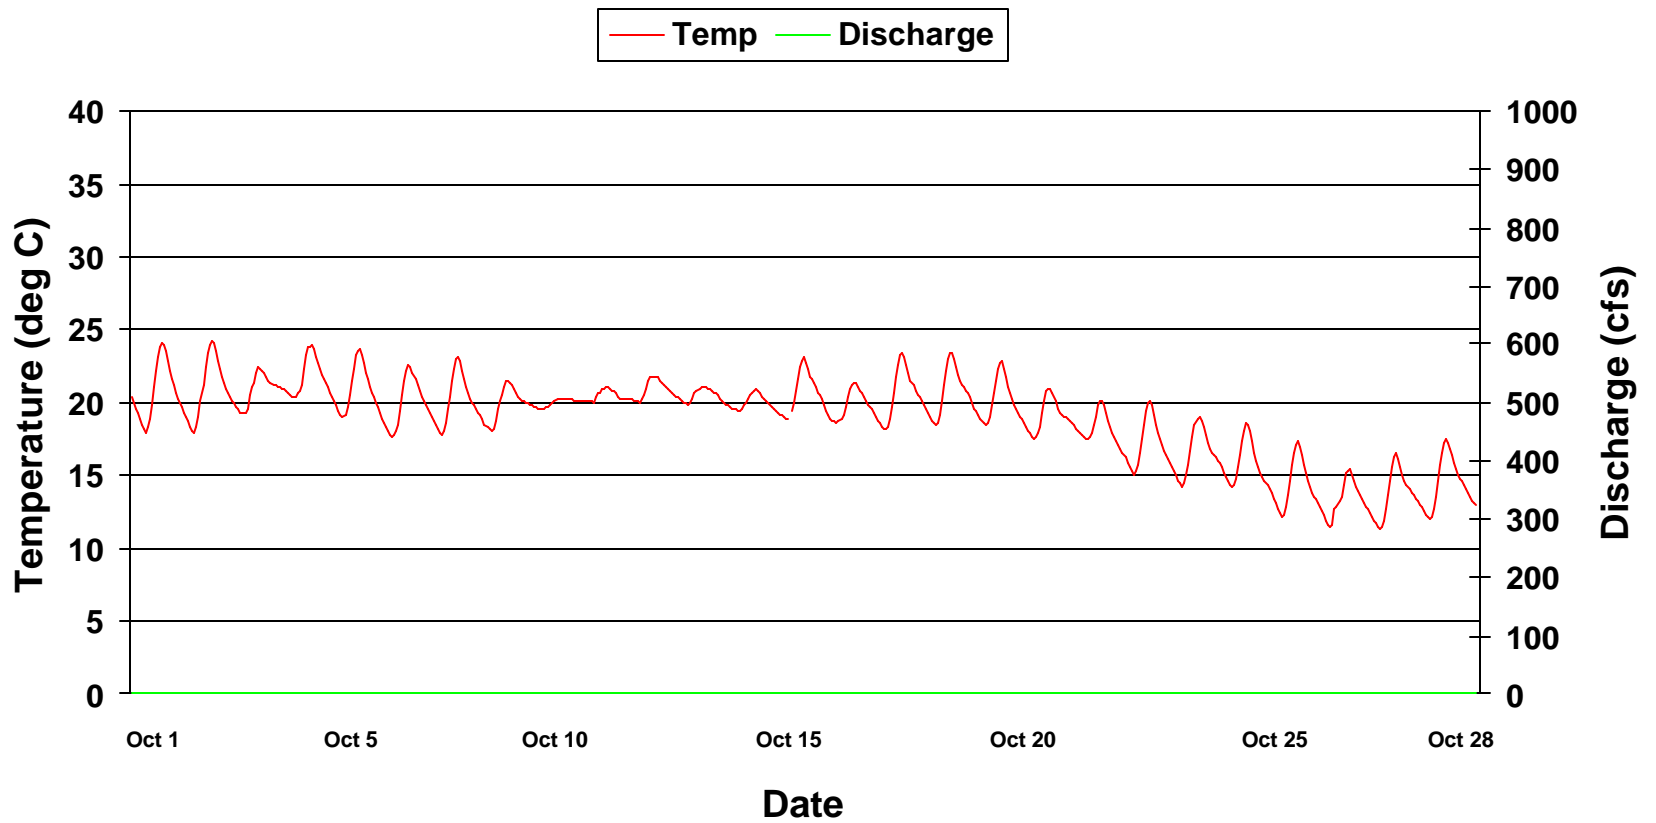

Temperature at Catfish Farm On Weiss By-pass Reach October 1999