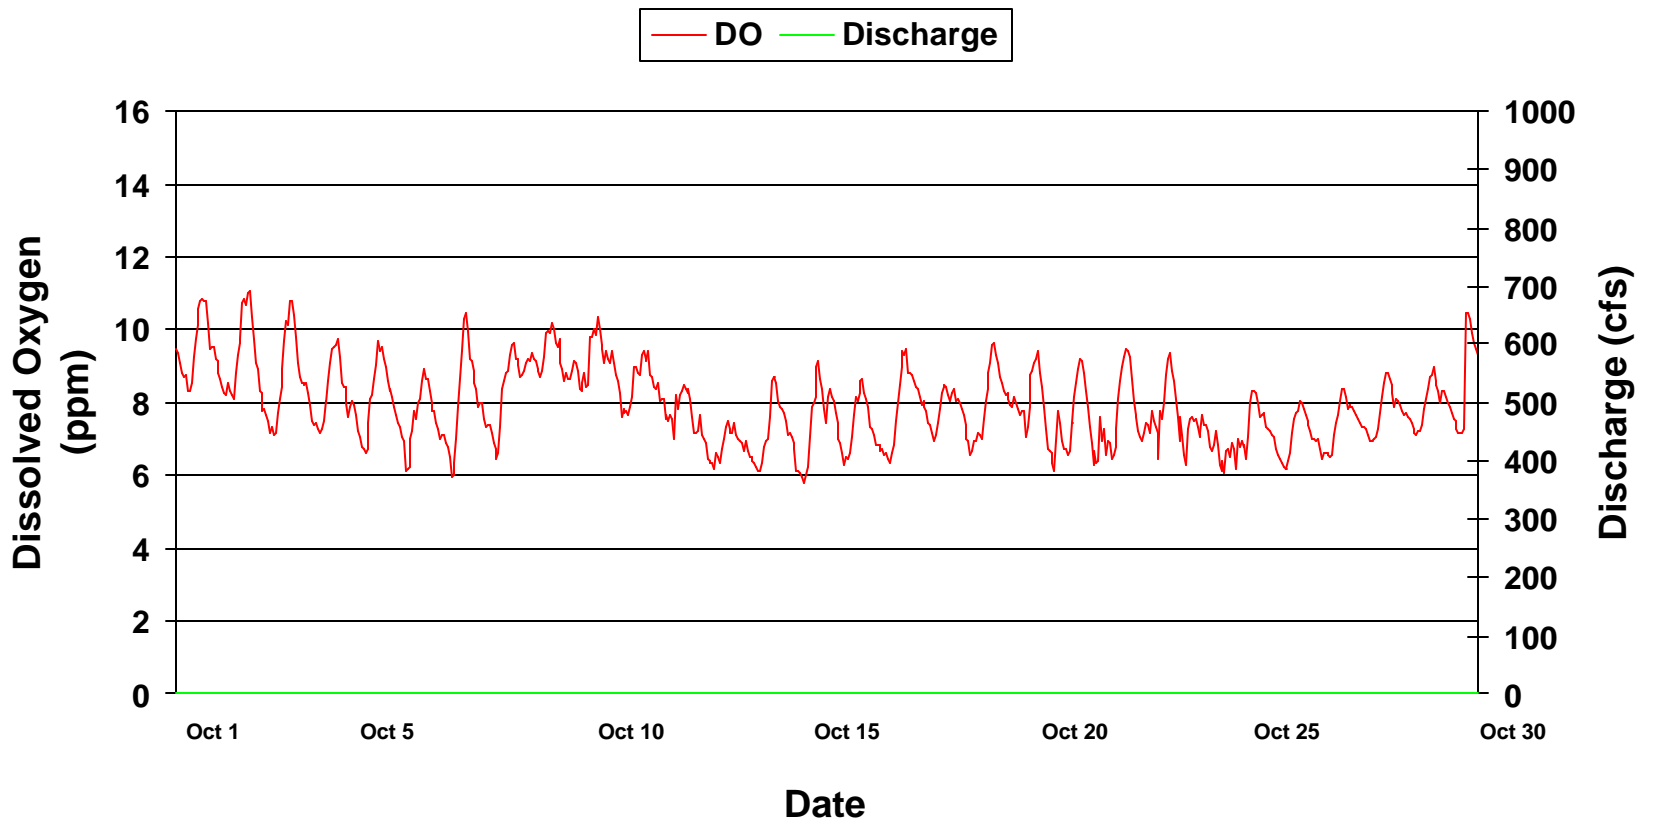

Dissolved Oxygen at Sod Farm

On Weiss By-pass Reach

September 2001

Dissolved Oxygen at Sod Farm

On Weiss By-pass Reach

October 2001

Dissolved Oxygen at Sod Farm On Weiss By-pass Reach May 2002

Dissolved Oxygen at Sod Farm On Weiss By-pass Reach June 2002