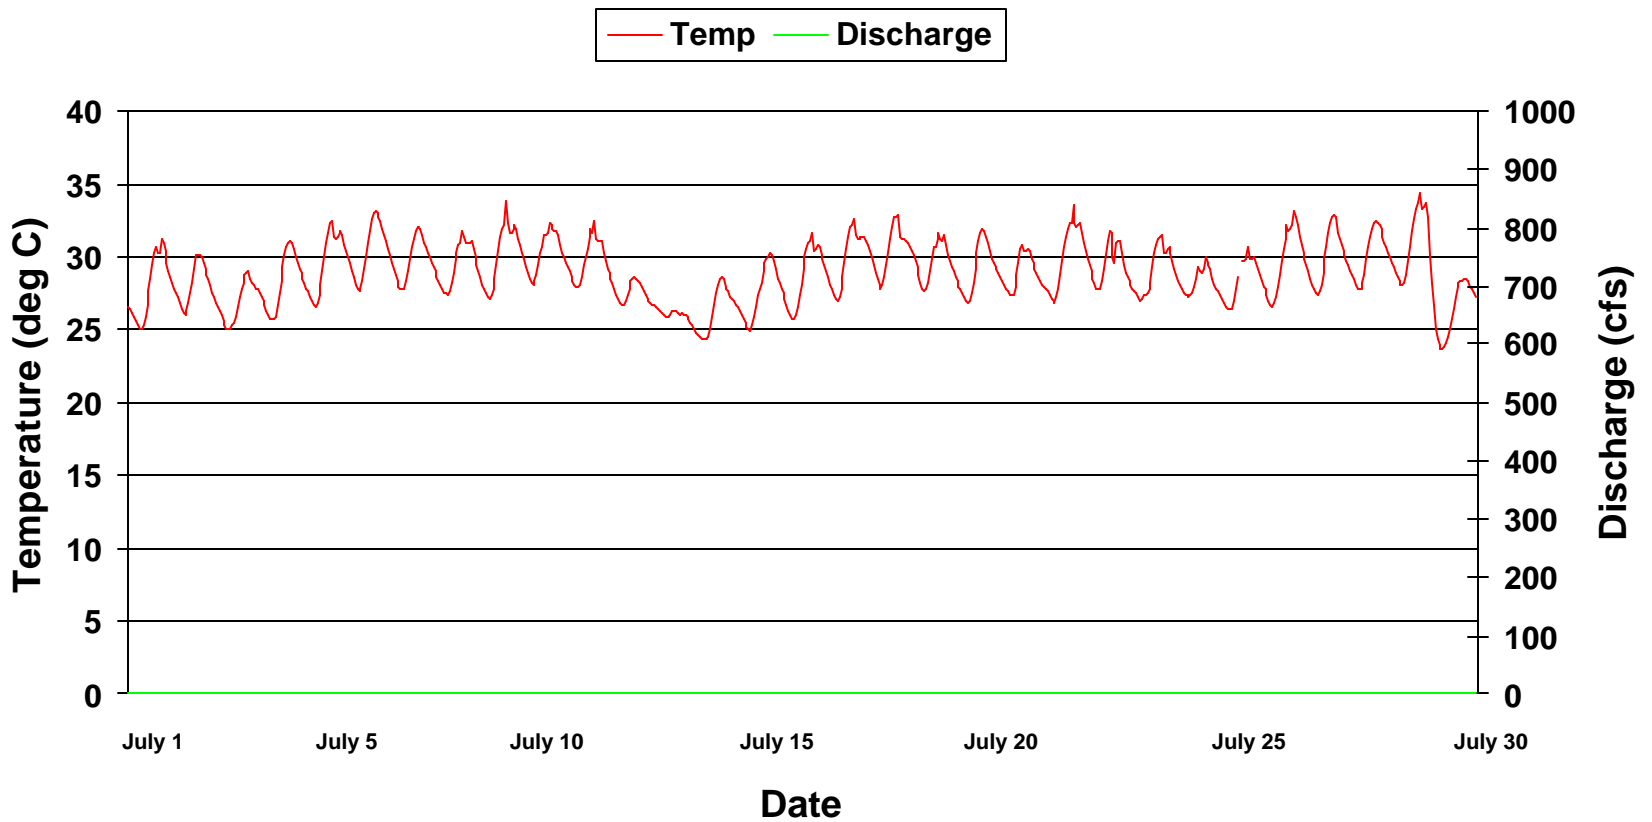

Temperature at Catfish Farm On Weiss By-pass Reach July 2002