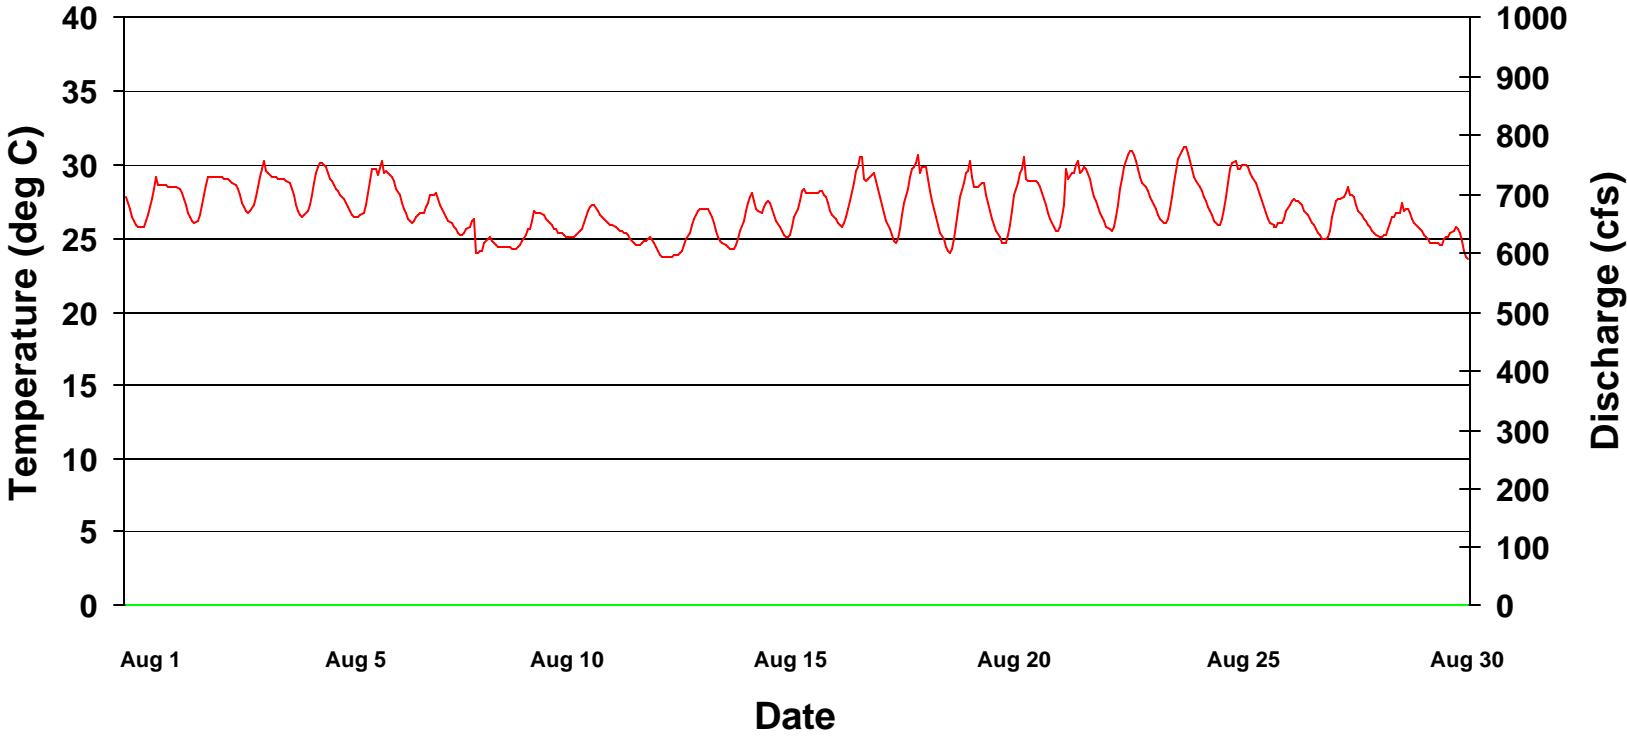

Temperature at Catfish Farm On Weiss By-pass Reach August 2001

Temp Discharge