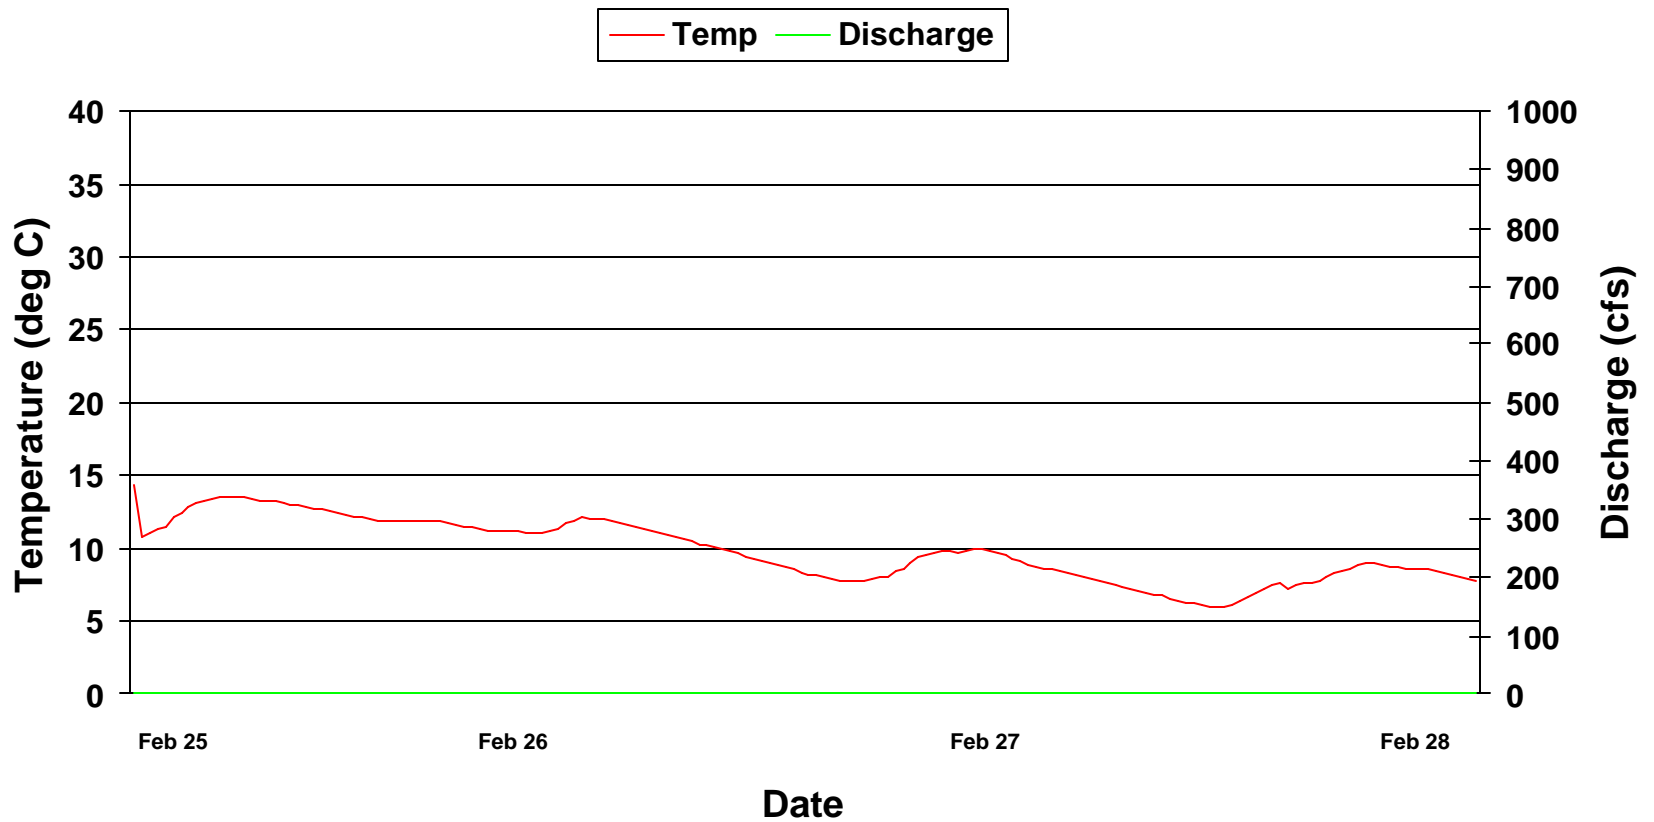

Temperature at Catfish Farm On Weiss By-pass Reach February 2002