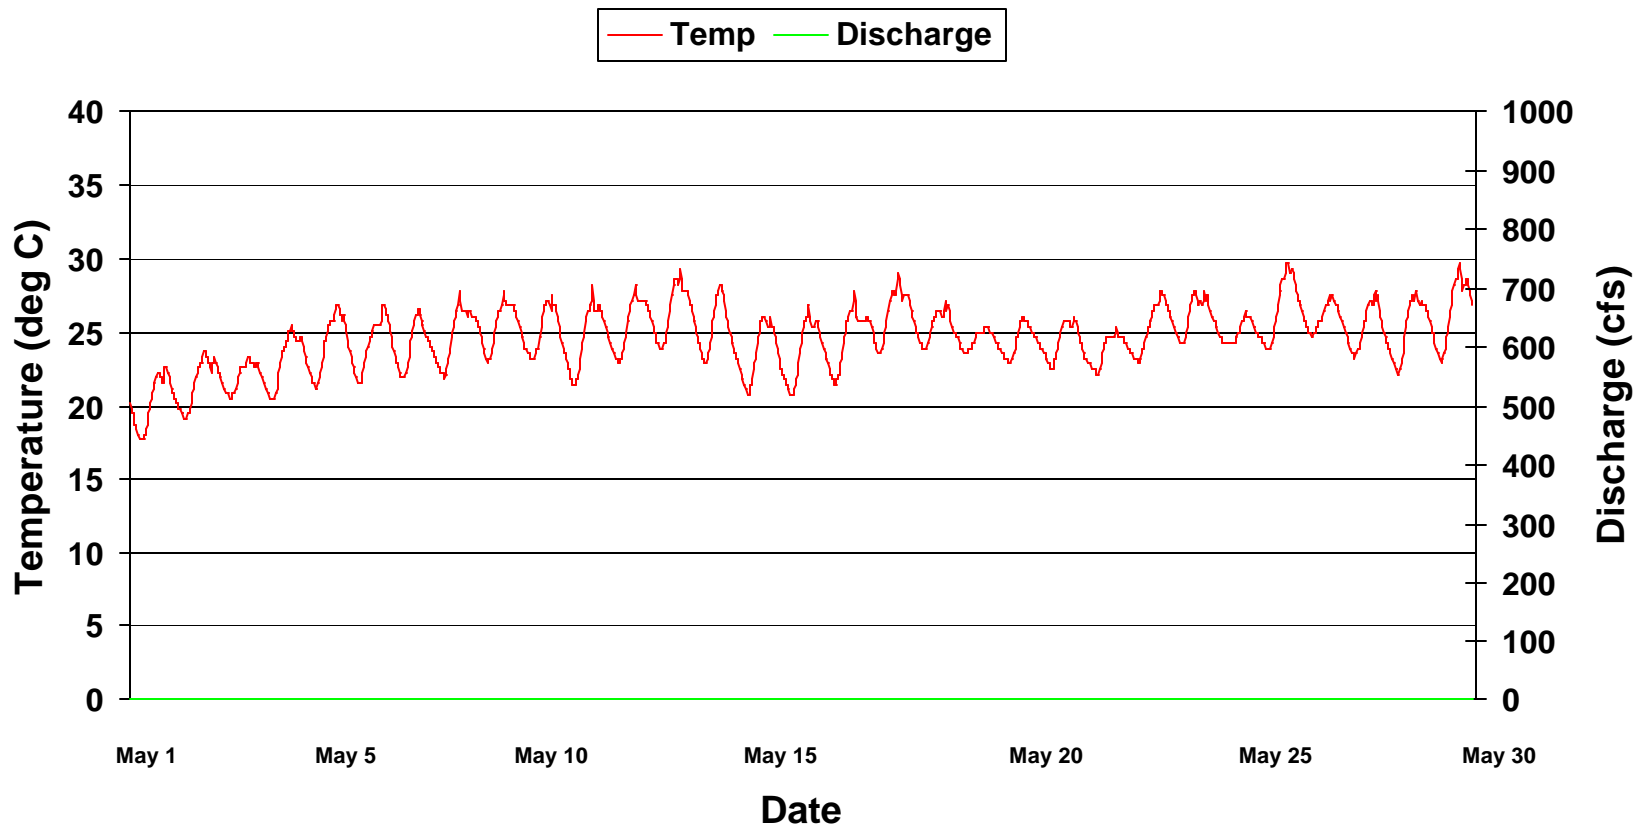

Temperature at Catfish Farm On Weiss By-pass Reach May 2000