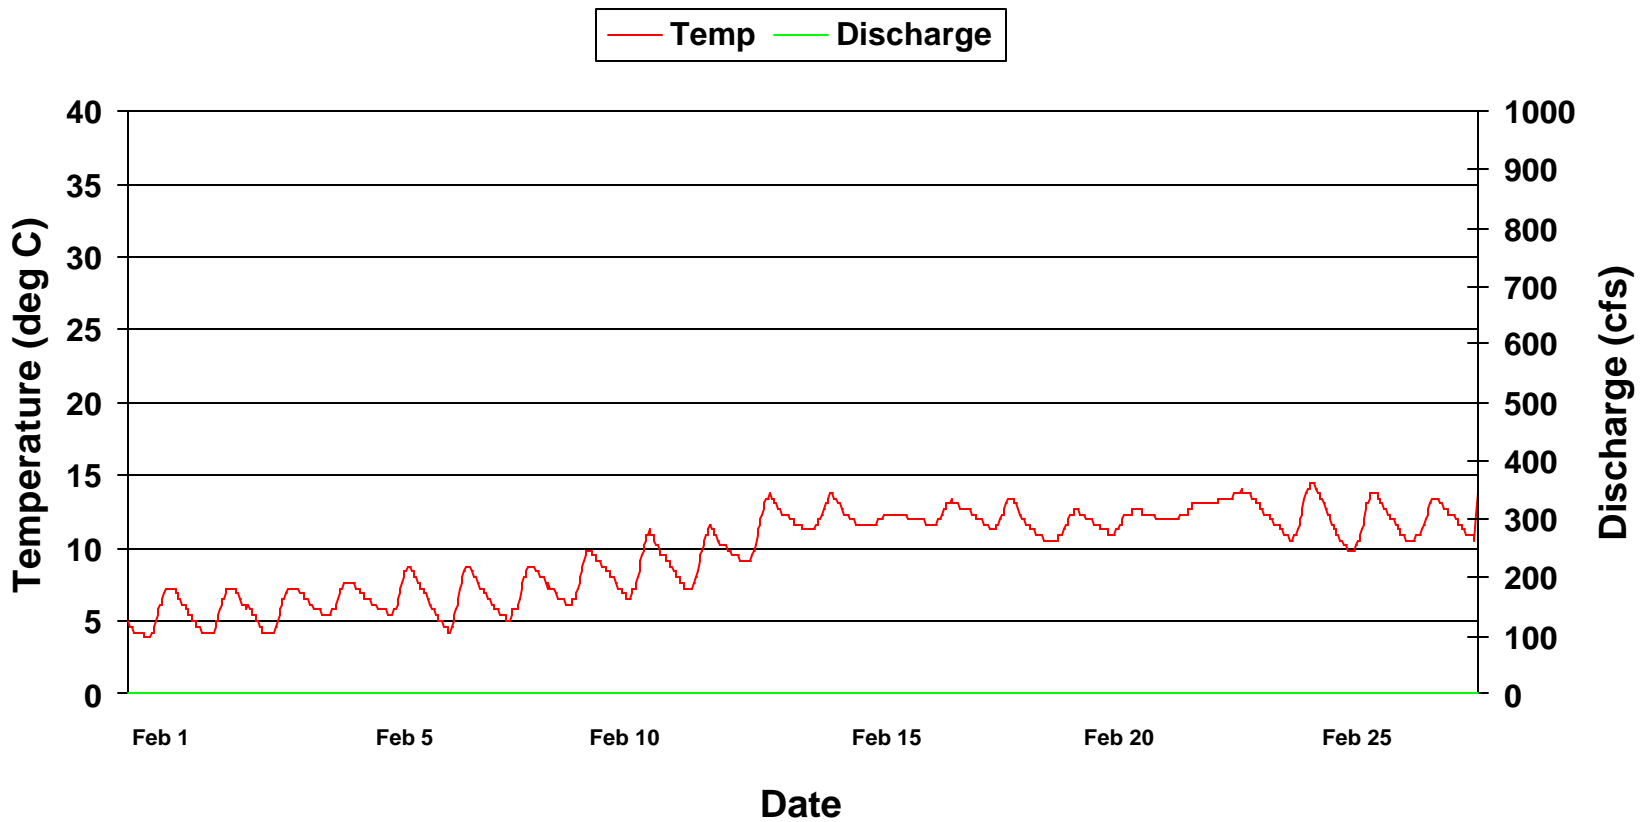

Temperature at Catfish Farm On Weiss By-pass Reach February 2000