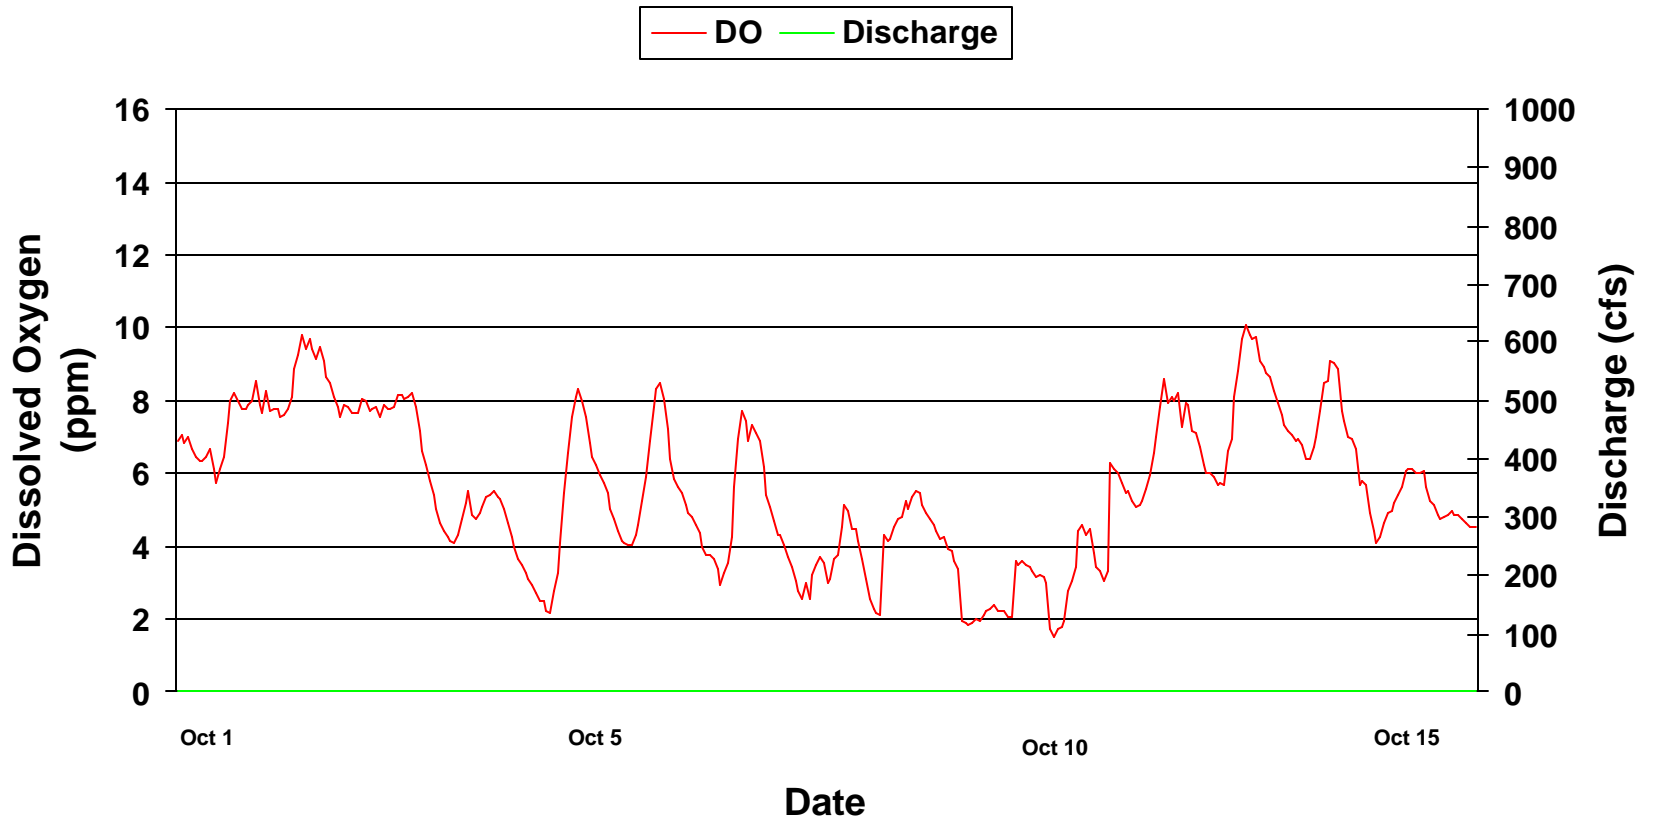

Dissolved Oxygen at Sod Farm

On Weiss By-pass Reach

October 2002