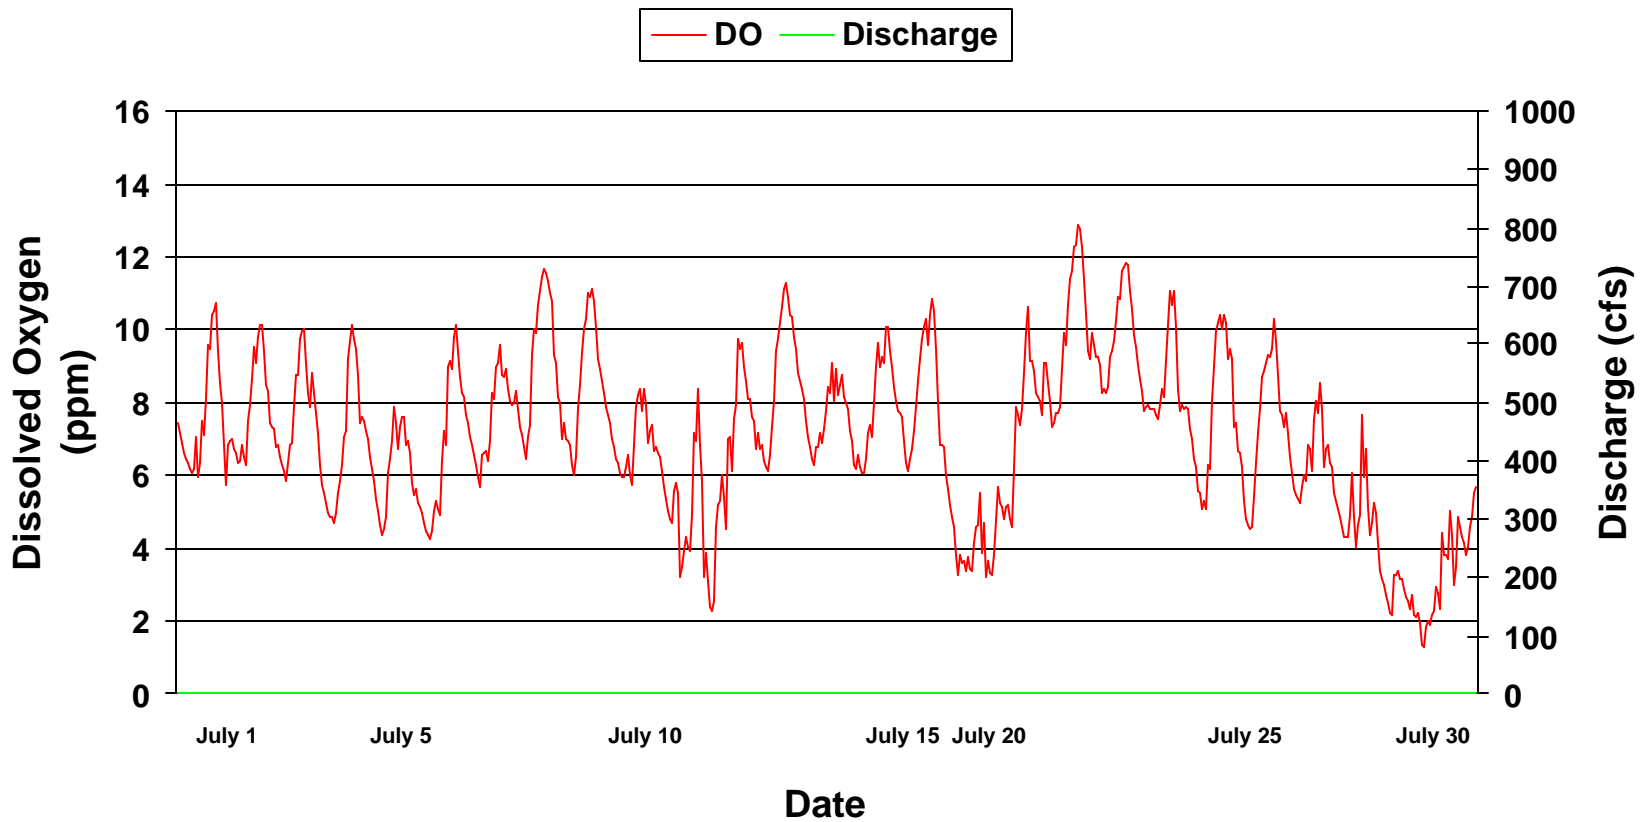

On Weiss By-pass Reach

October 2000

Dissolved Oxygen at Sod Farm On Weiss By-pass Reach June 2001

Dissolved Oxygen at Sod Farm On Weiss By-pass Reach July 2001

Dissolved Oxygen at Sod Farm On Weiss By-pass Reach August 2001