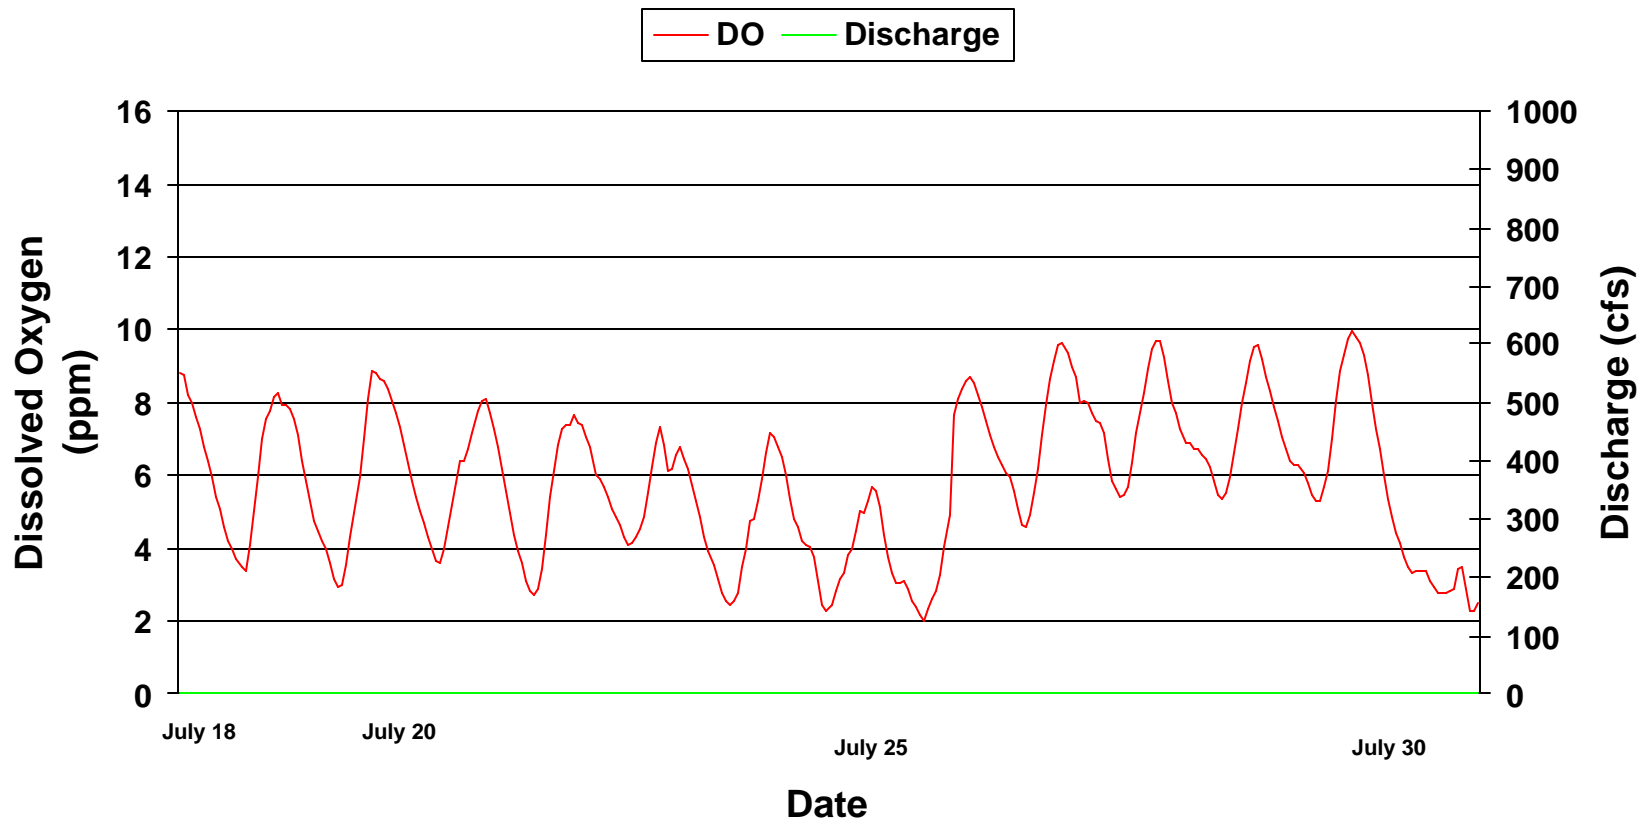

Dissolved Oxygen at Sod Farm On Weiss By-pass Reach July 2002