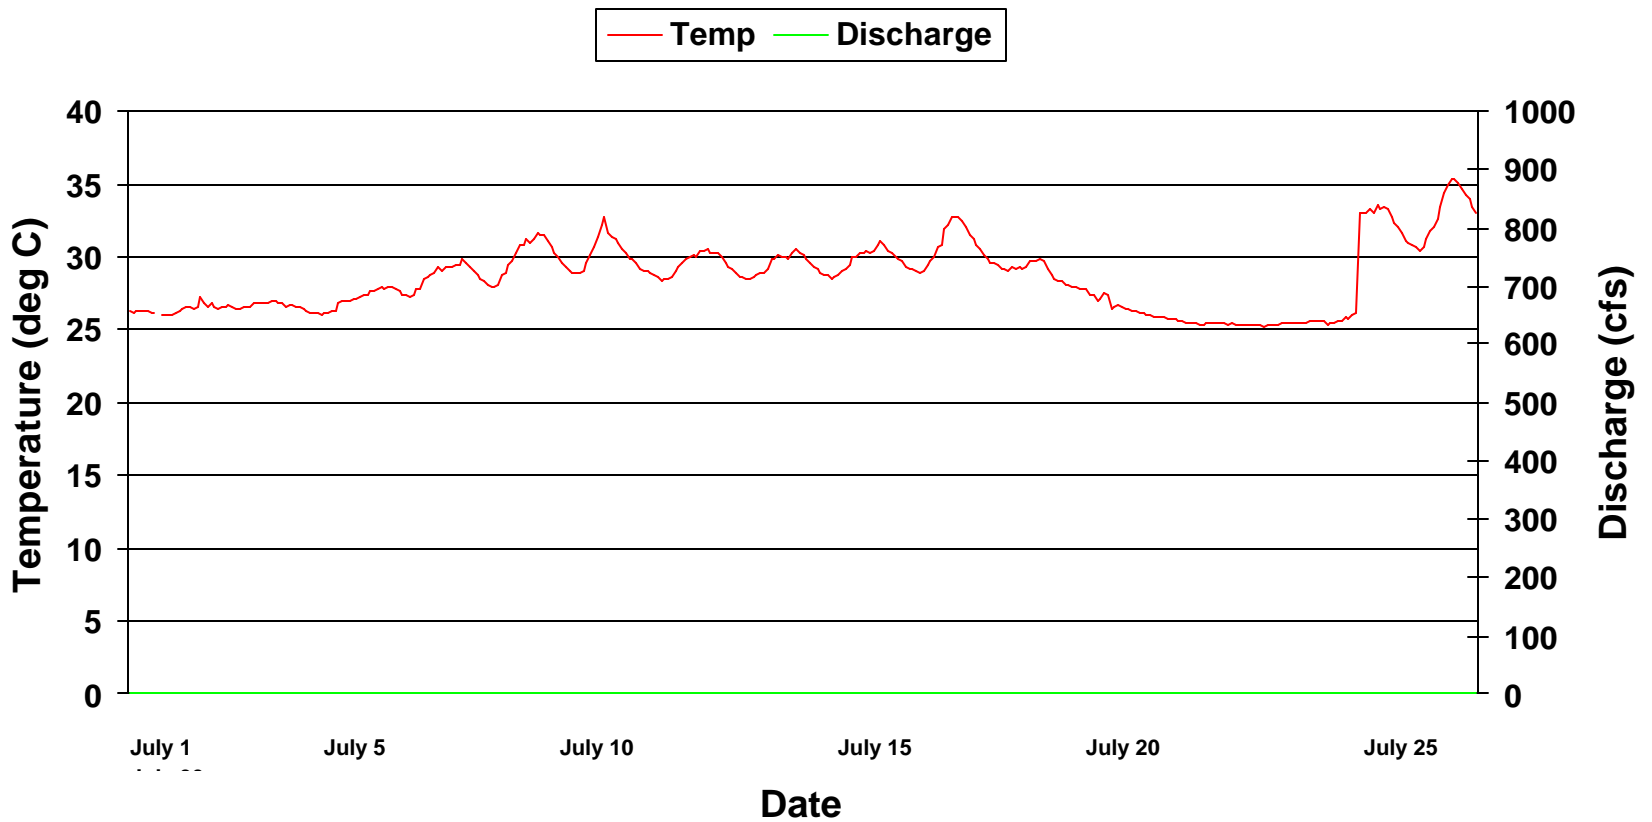

On Weiss By-pass Reach

October 2002

Temperature at Sod Farm On Weiss By-pass Reach June 1999

Temperature at Sod Farm On Weiss By-pass Reach July 1999

Temperature at Sod Farm On Weiss By-pass Reach August 1999