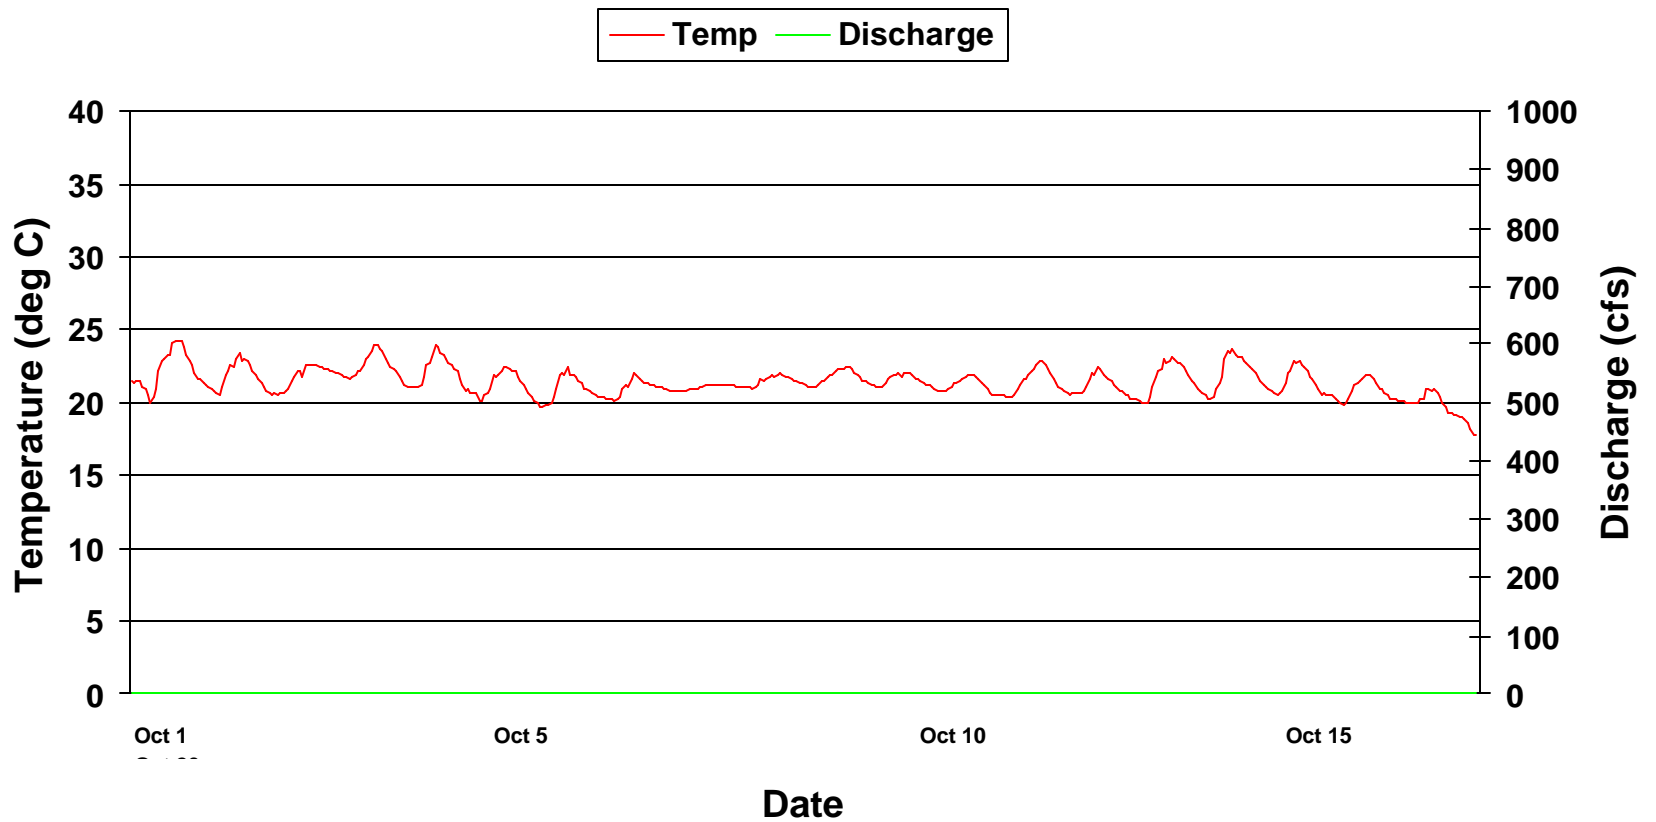

Temperature at Sod Farm On Weiss By-pass Reach October 1999