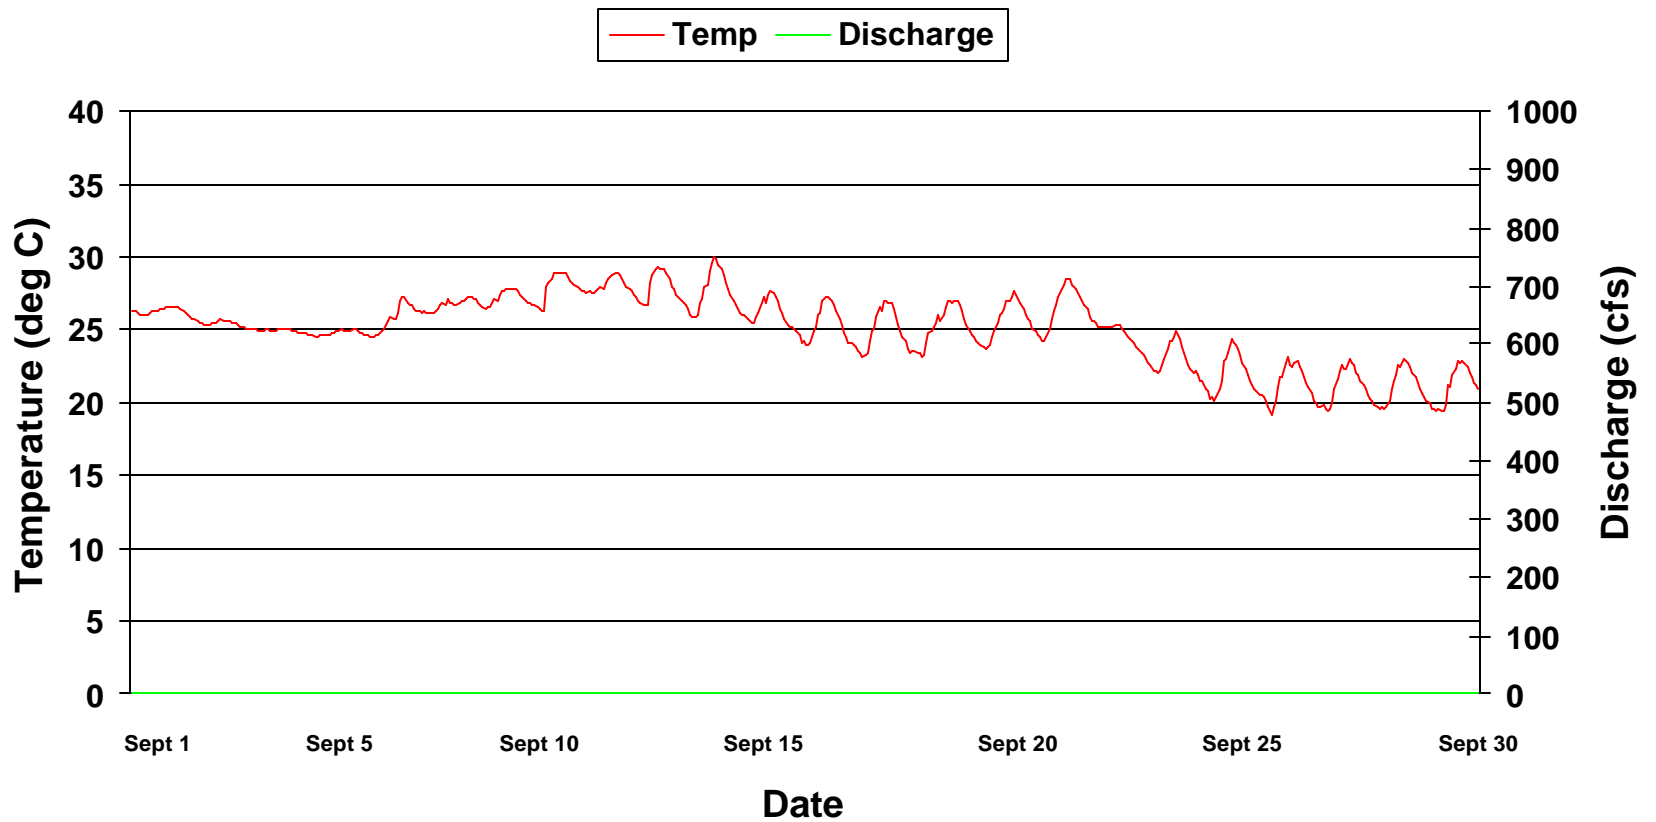

Temperature at Sod Farm On Weiss By-pass Reach September 2001