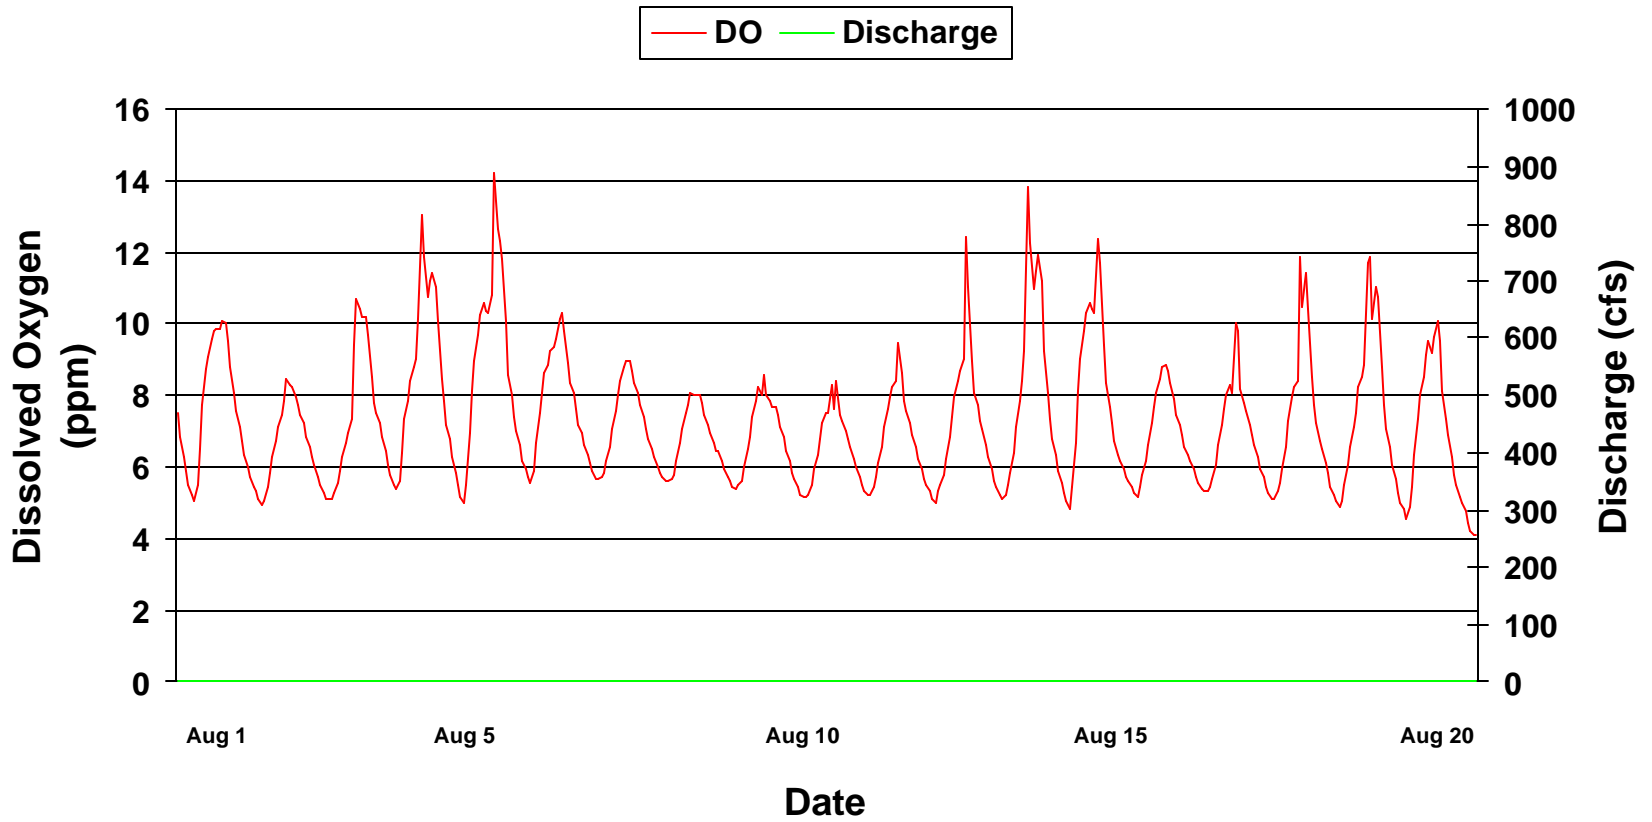

Dissolved Oxygen at Catfish Farm On Weiss By-pass Reach June 1999

Dissolved Oxygen at Catfish Farm On Weiss By-pass Reach July 1999

Dissolved Oxygen at Catfish Farm On Weiss By-pass Reach August 1999

Dissolved Oxygen at Catfish Farm On Weiss By-pass Reach September 1999