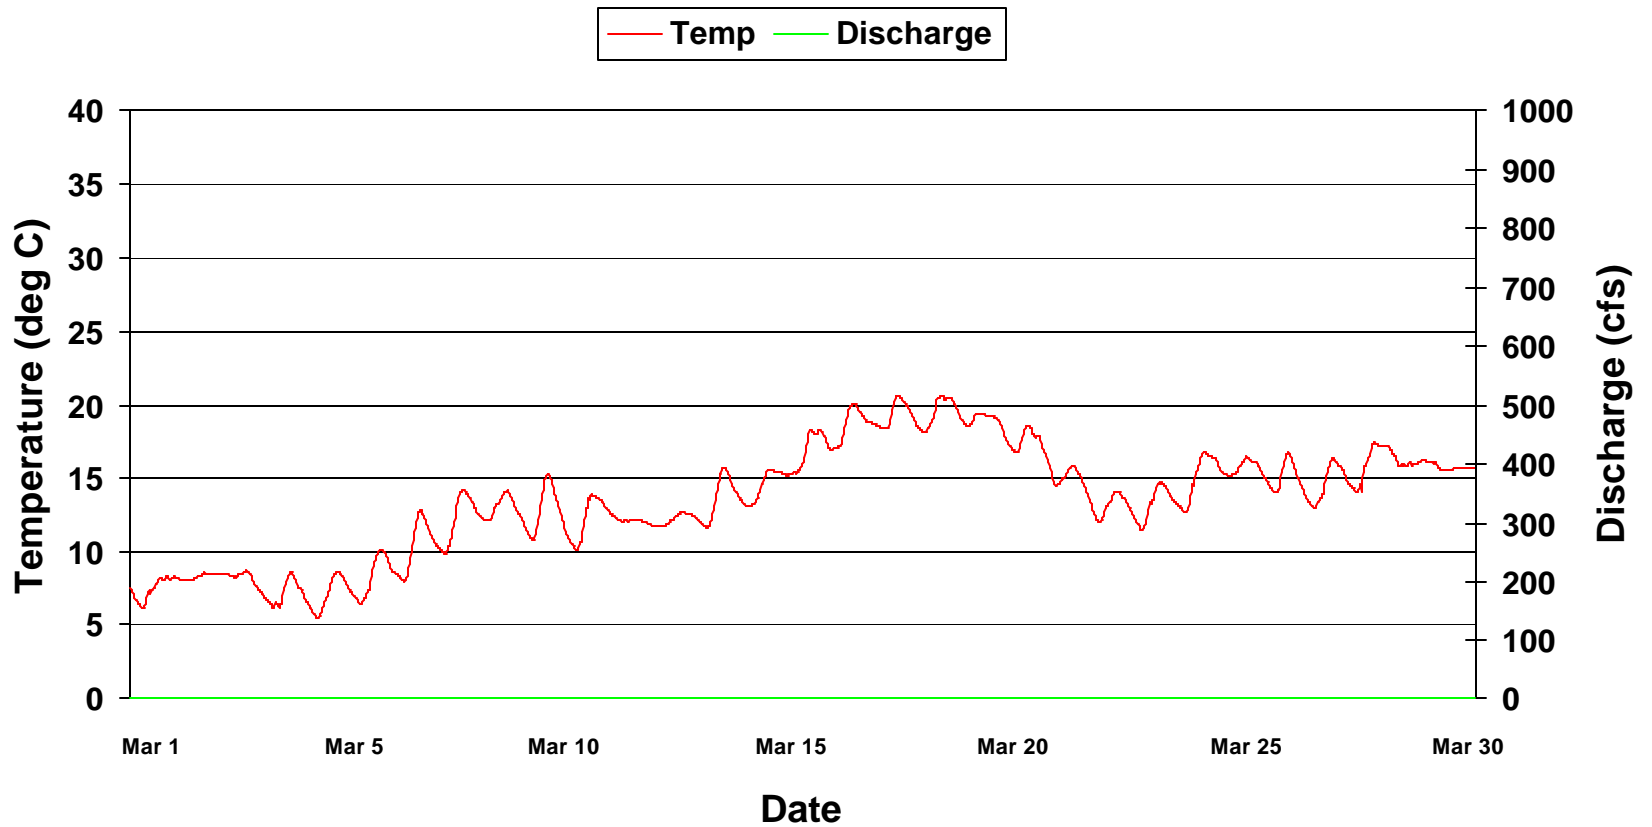

Temperature at Catfish Farm On Weiss By-pass Reach March 2002