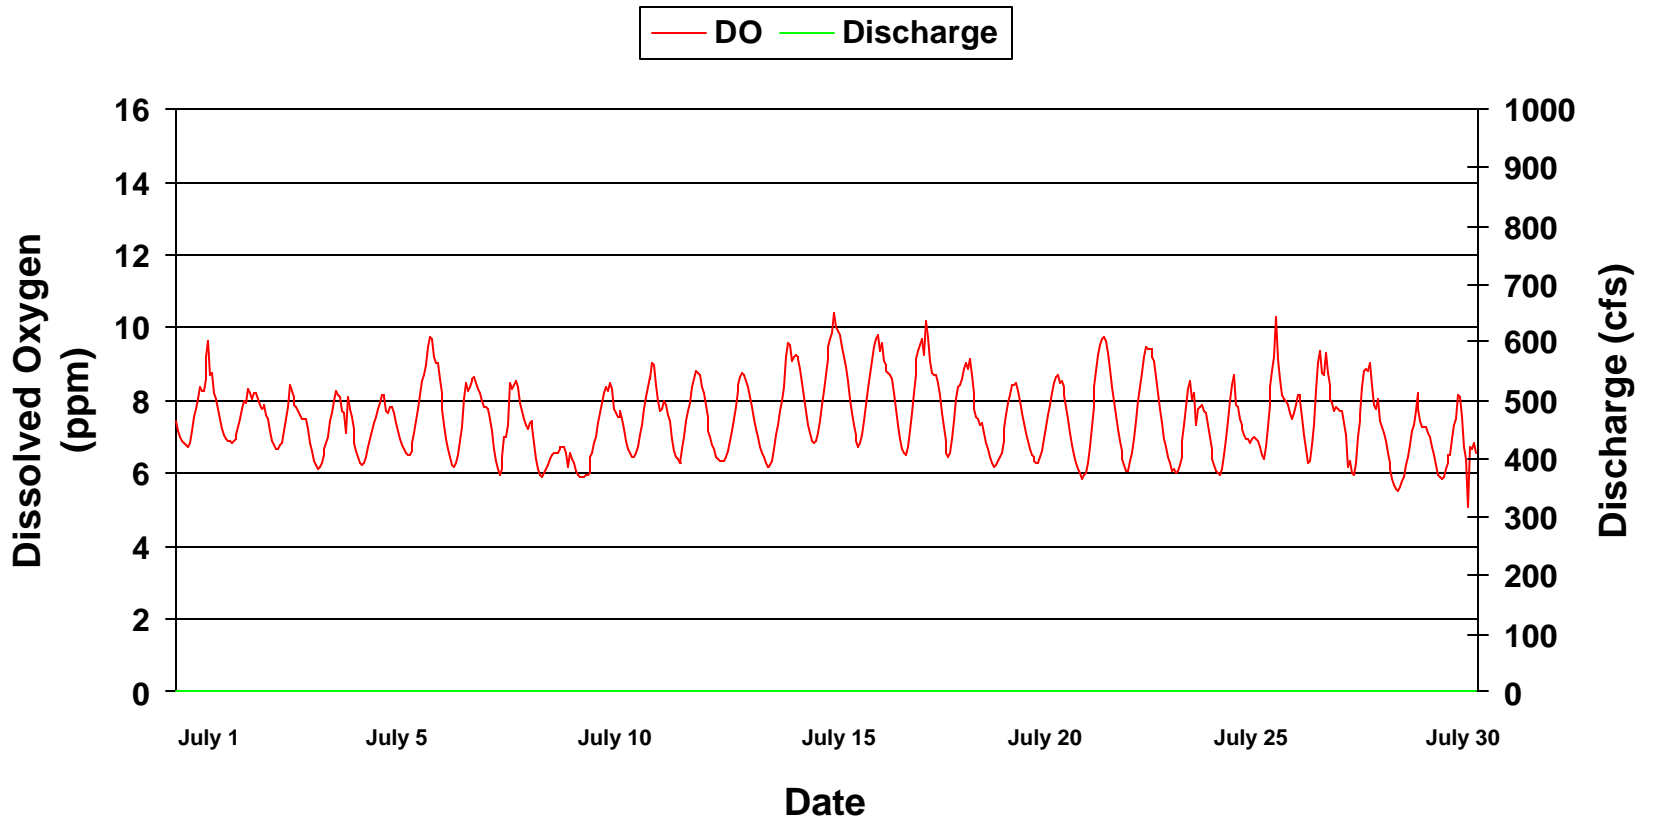

Dissolved Oxygen at Catfish Farm On Weiss By-pass Reach July 2001