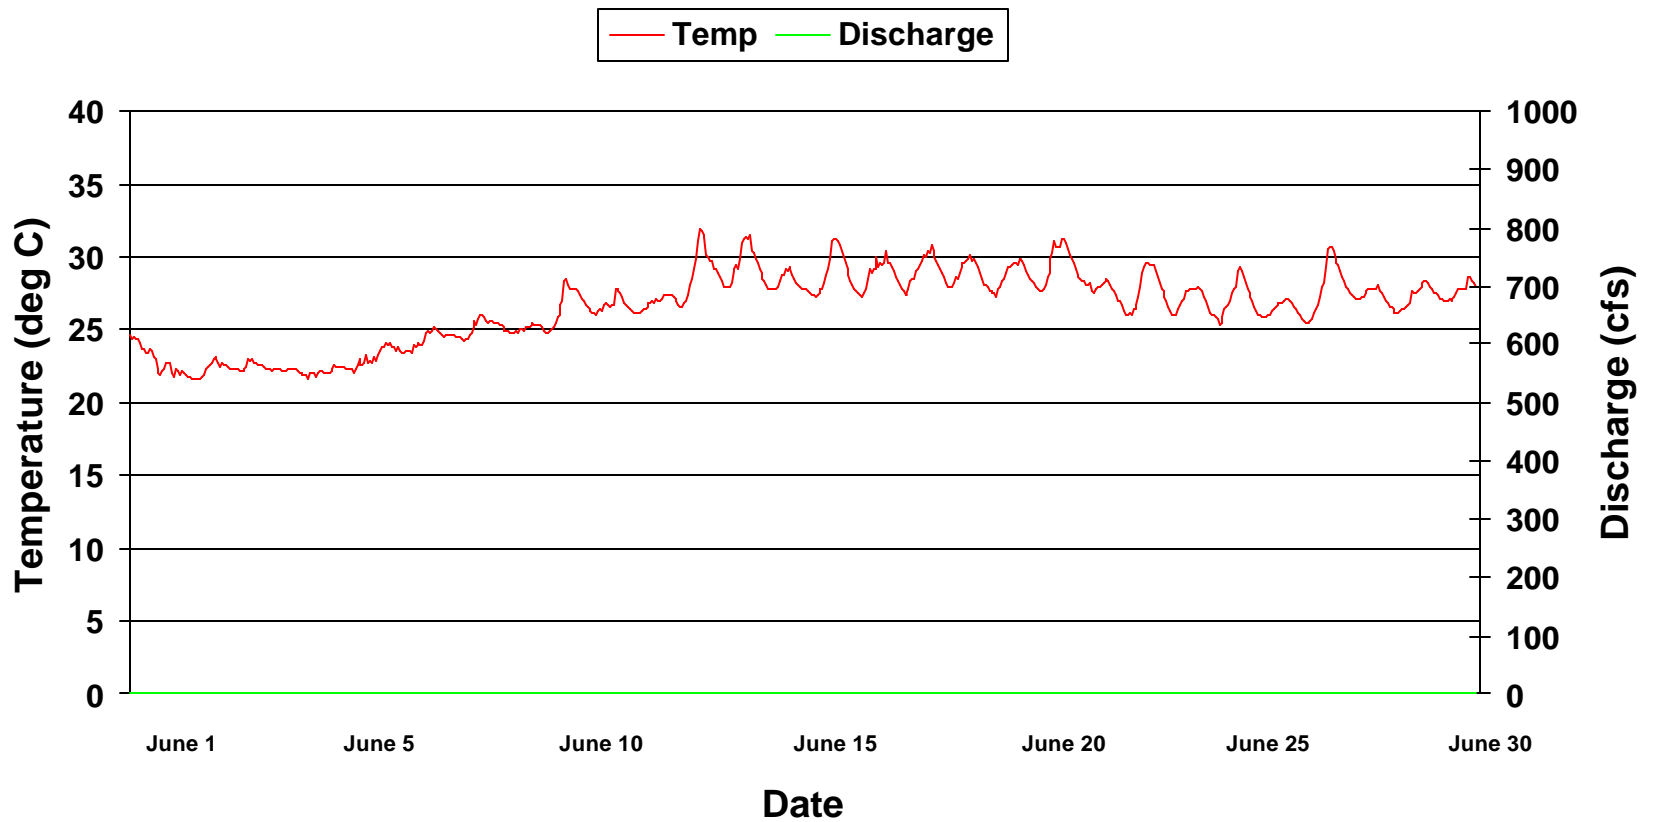

Temperature at Sod Farm On Weiss By-pass Reach June 2001