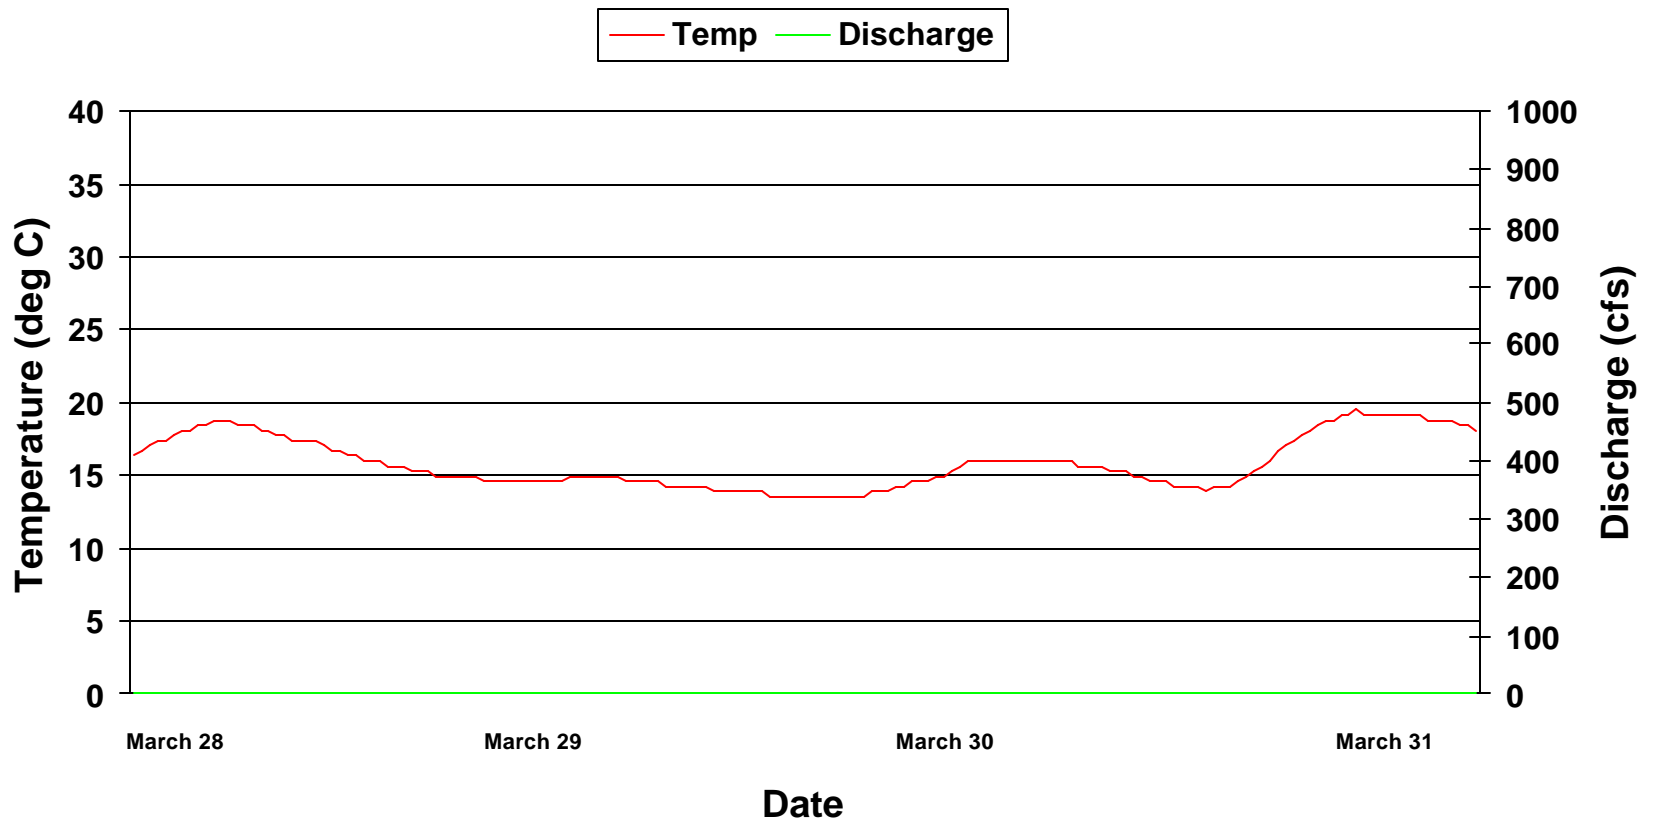

Temperature at Catfish Farm On Weiss By-pass Reach December 1999

Temperature at Catfish Farm On Weiss By-pass Reach January 2000

Temperature at Catfish Farm On Weiss By-pass Reach February 2000

Temperature at Catfish Farm On Weiss By-pass Reach March 2000