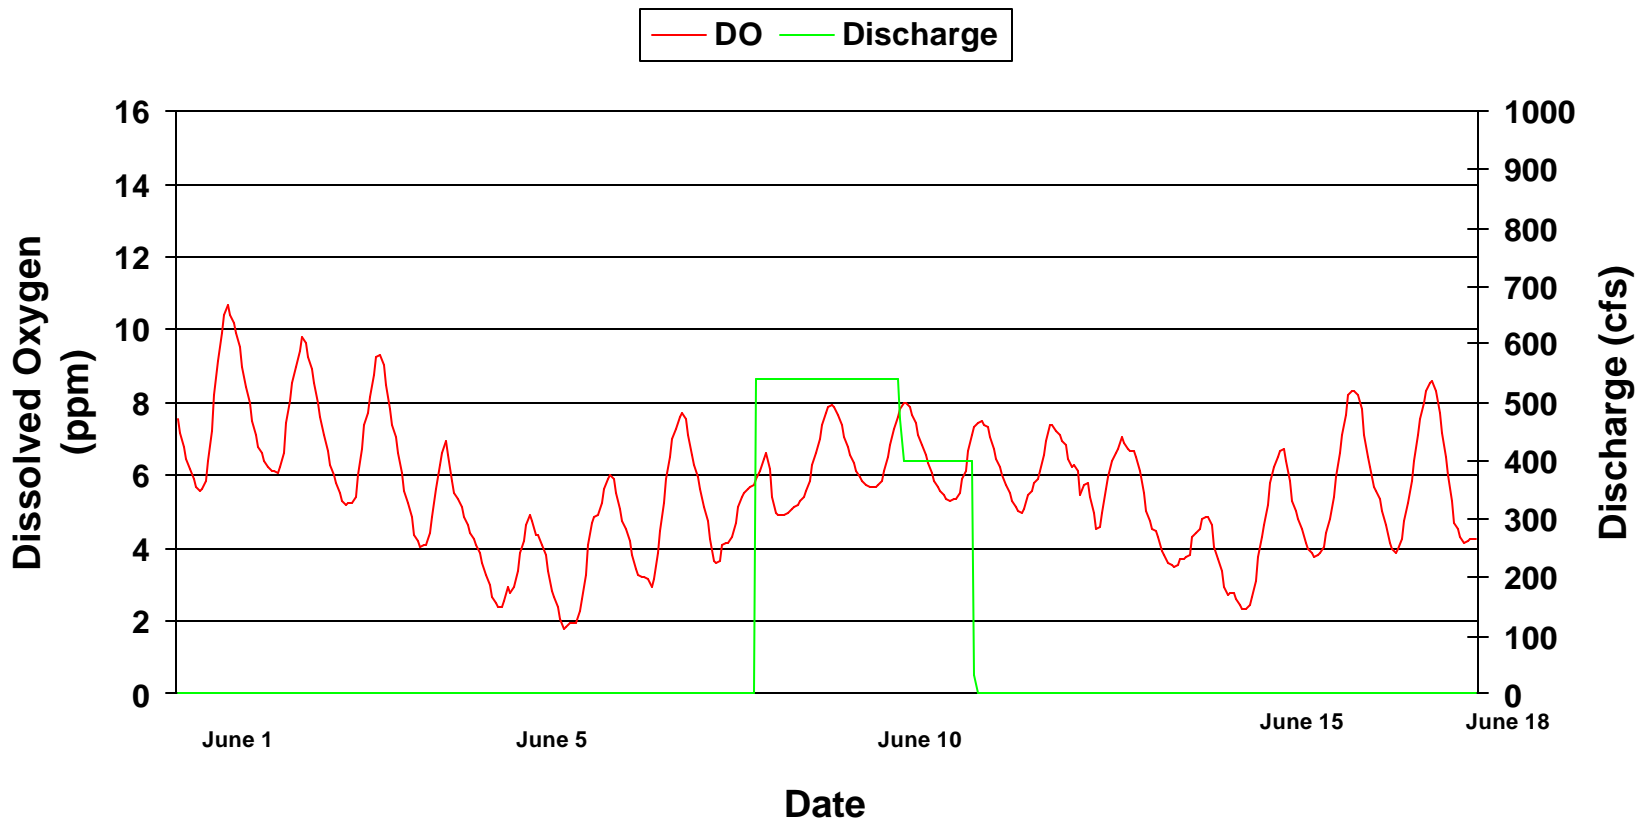

Dissolved Oxygen at Sod Farm

On Weiss By-pass Reach

September 2001

Dissolved Oxygen at Sod Farm

On Weiss By-pass Reach

October 2001

Dissolved Oxygen at Sod Farm On Weiss By-pass Reach May 2002

Dissolved Oxygen at Sod Farm On Weiss By-pass Reach June 2002