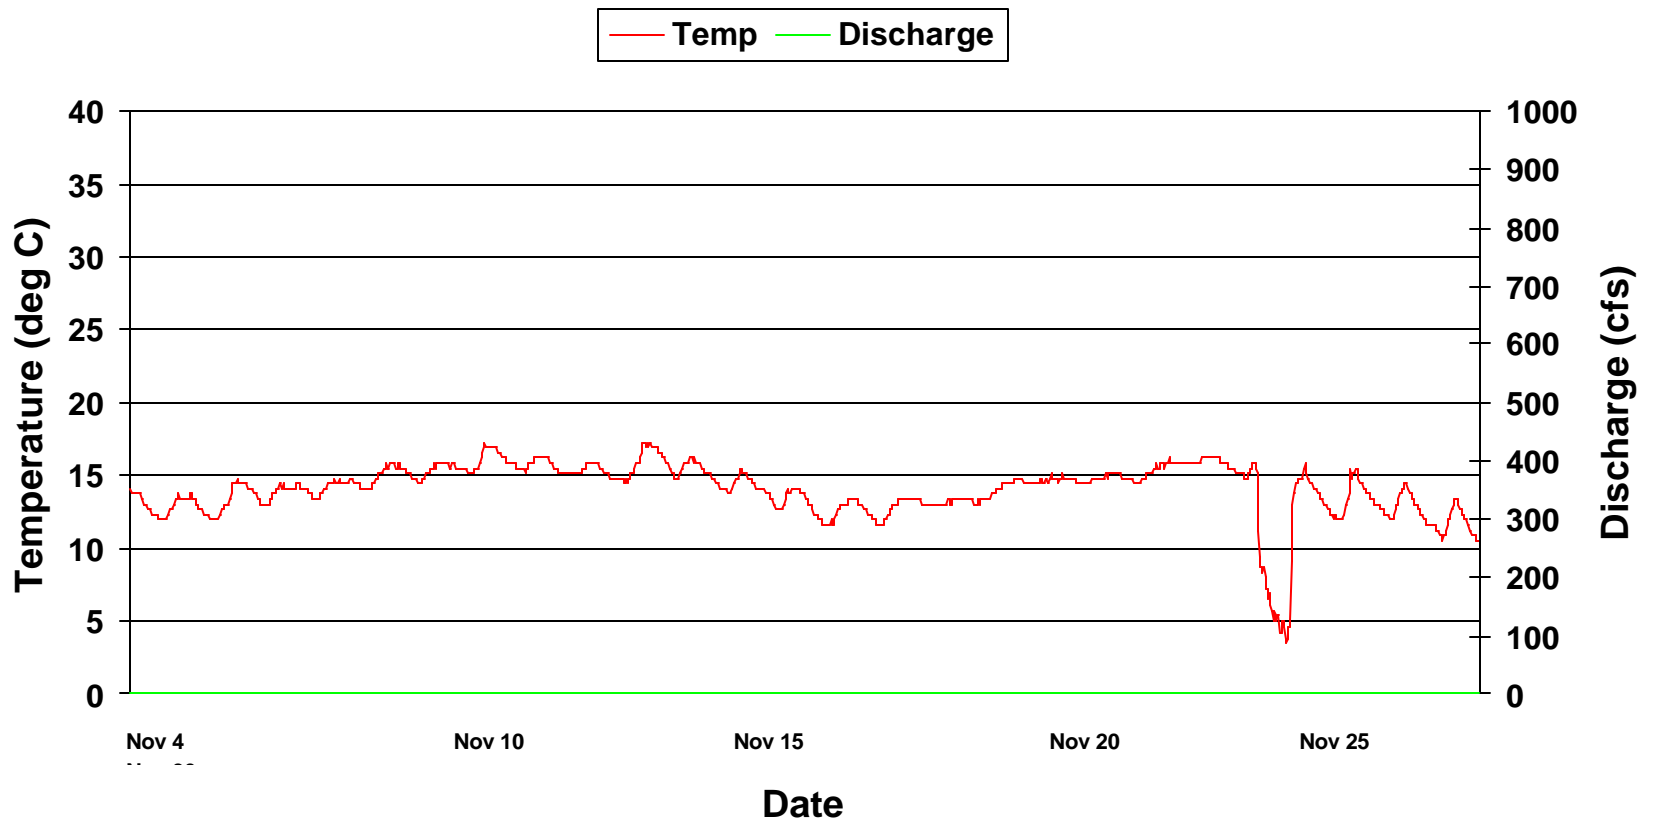

Temperature at Sod Farm On Weiss By-pass Reach November 1999