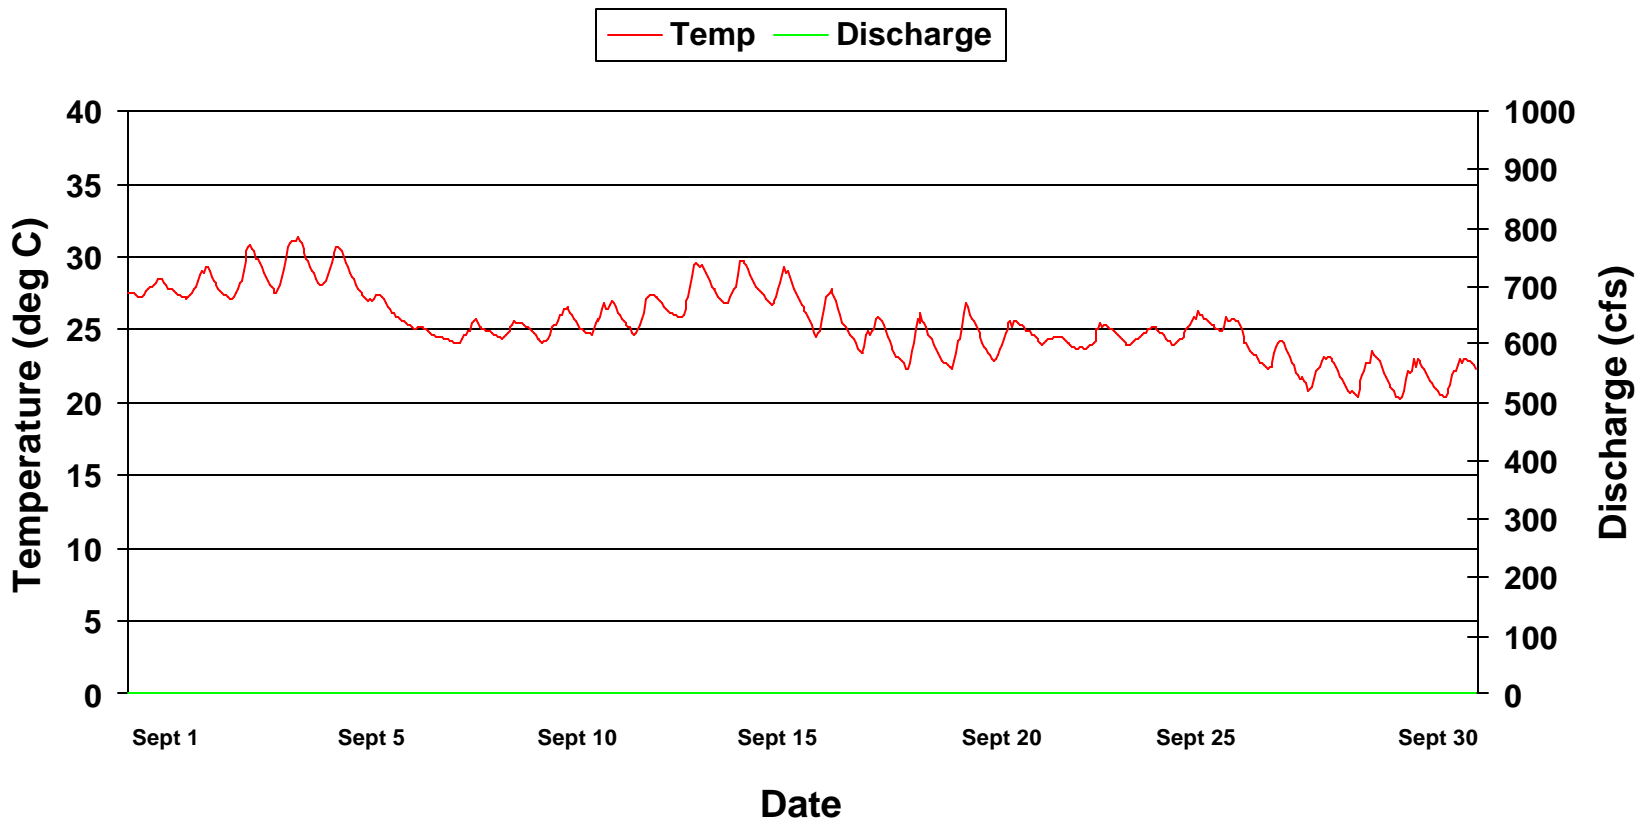

Temperature at Sod Farm On Weiss By-pass Reach September 2000