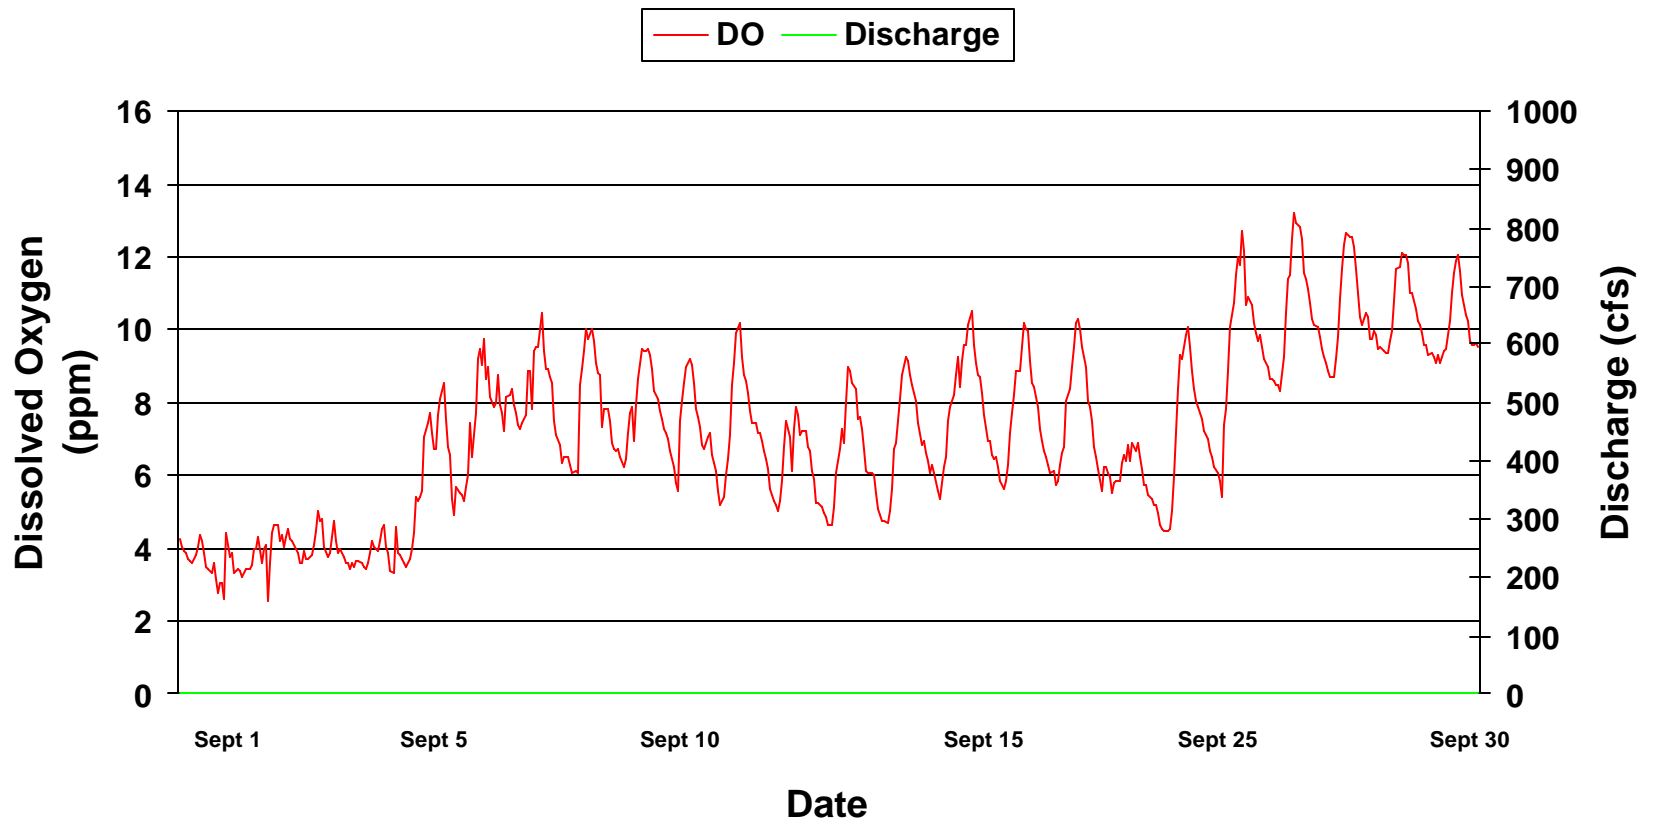

Dissolved Oxygen at Sod Farm

On Weiss By-pass Reach

September 2001