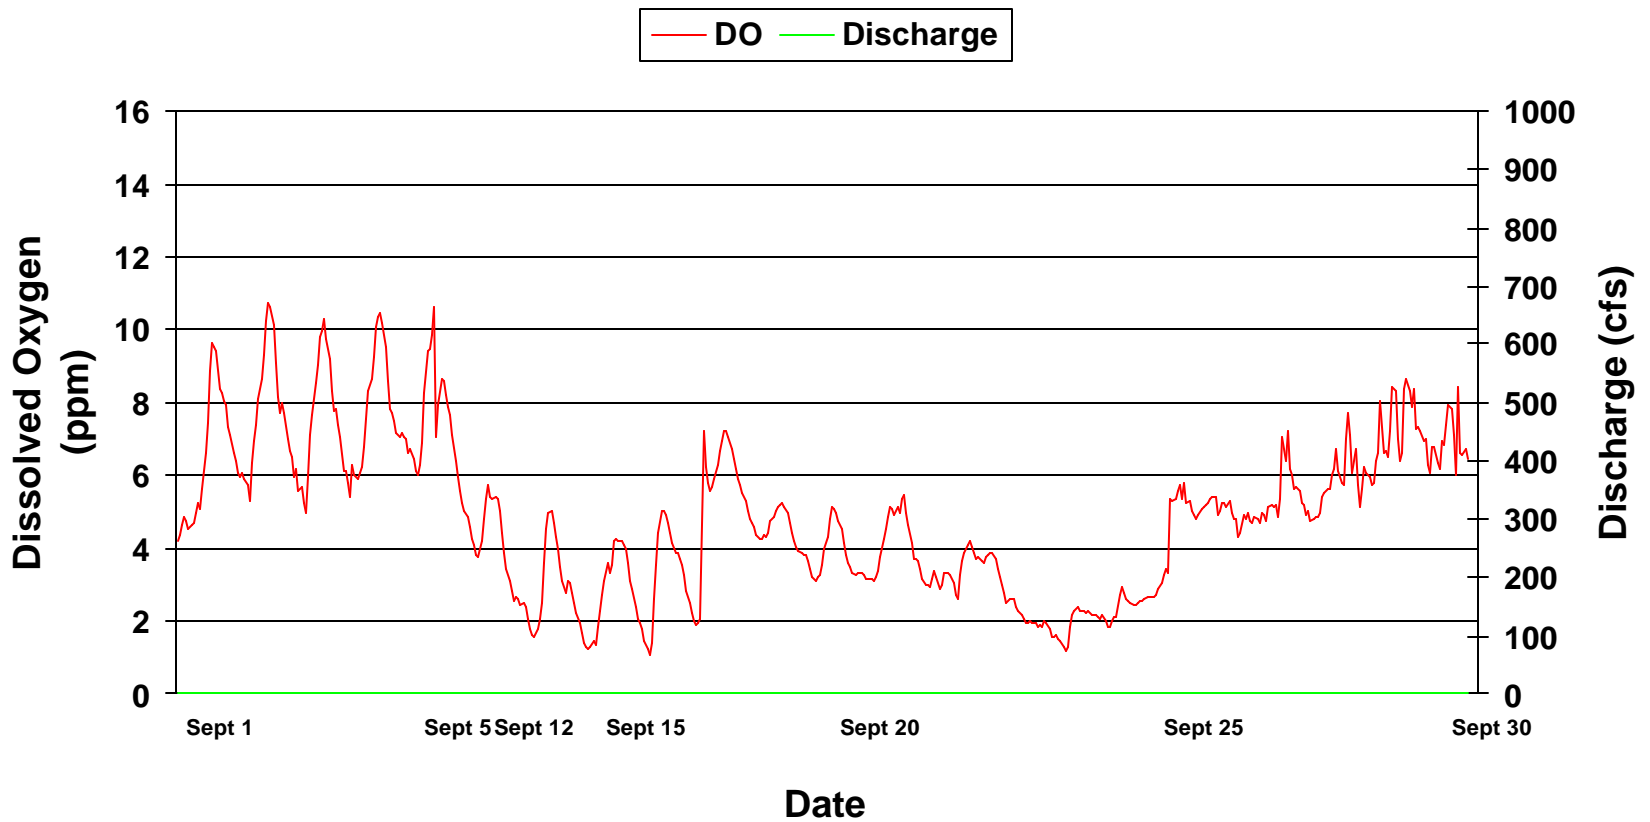

Dissolved Oxygen at Sod Farm On Weiss By-pass Reach July 2002

Dissolved Oxygen at Sod Farm On Weiss By-pass Reach August 2002

Dissolved Oxygen at Sod Farm

On Weiss By-pass Reach

September 2002

Dissolved Oxygen at Sod Farm