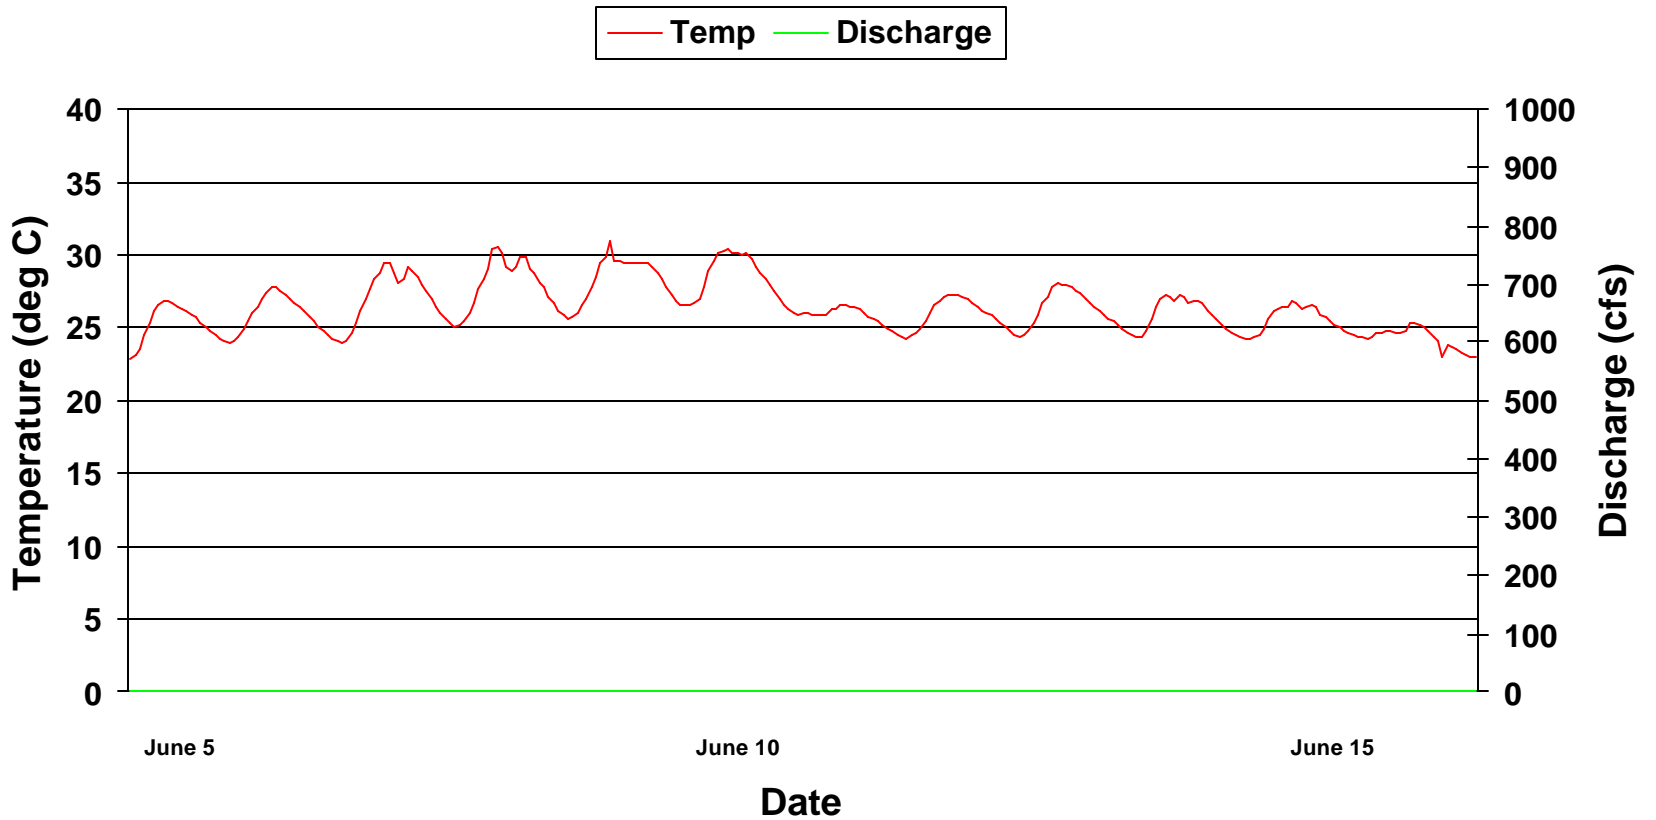

Temperature at Catfish Farm On Weiss By-pass Reach June 1999