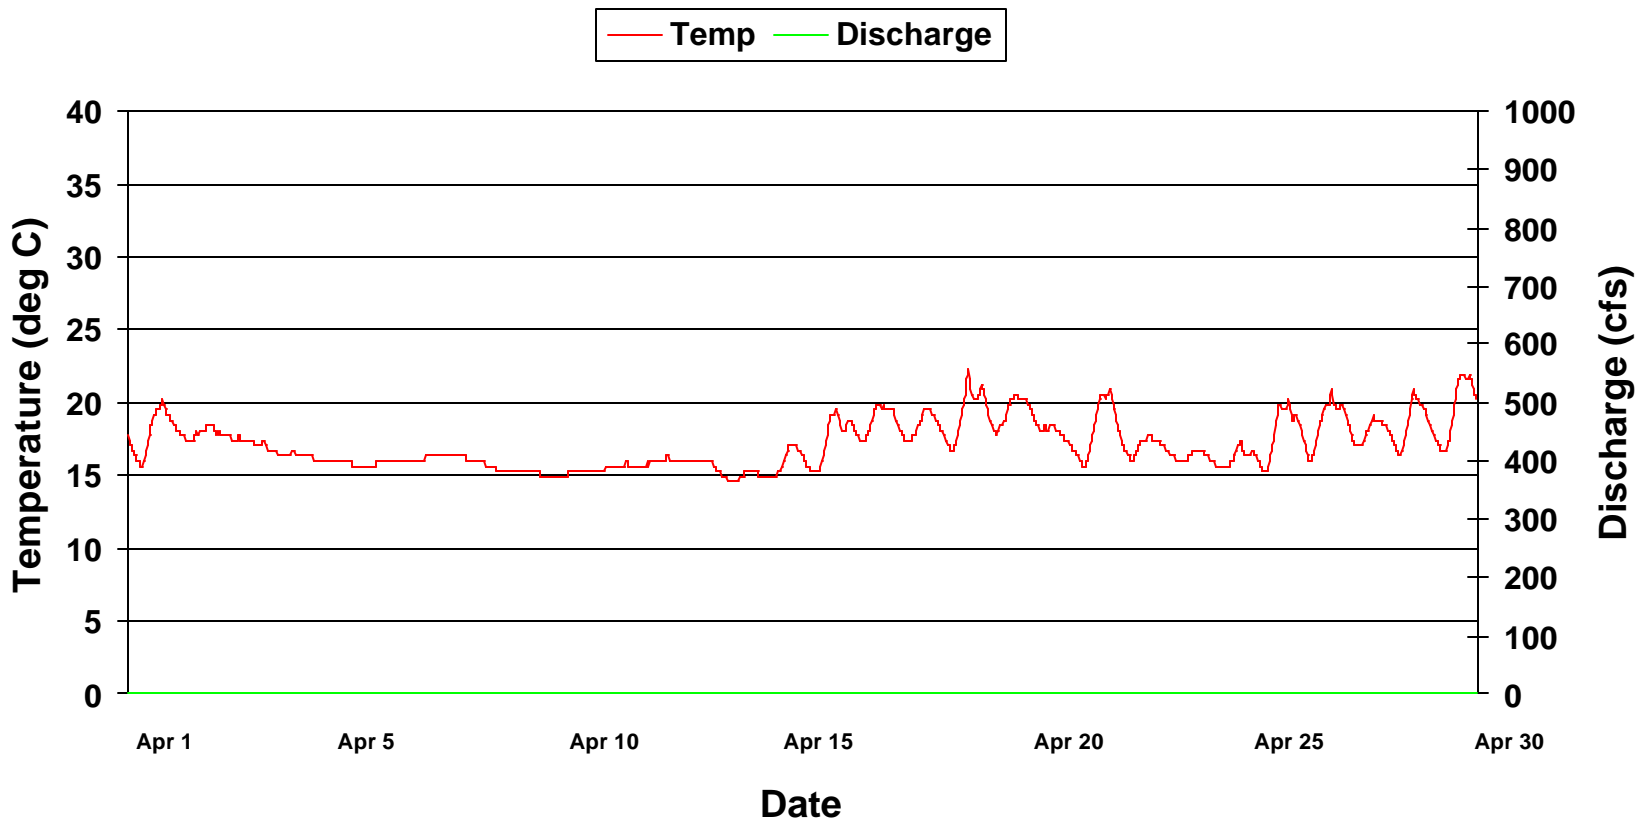

Temperature at Catfish Farm On Weiss By-pass Reach April 2000