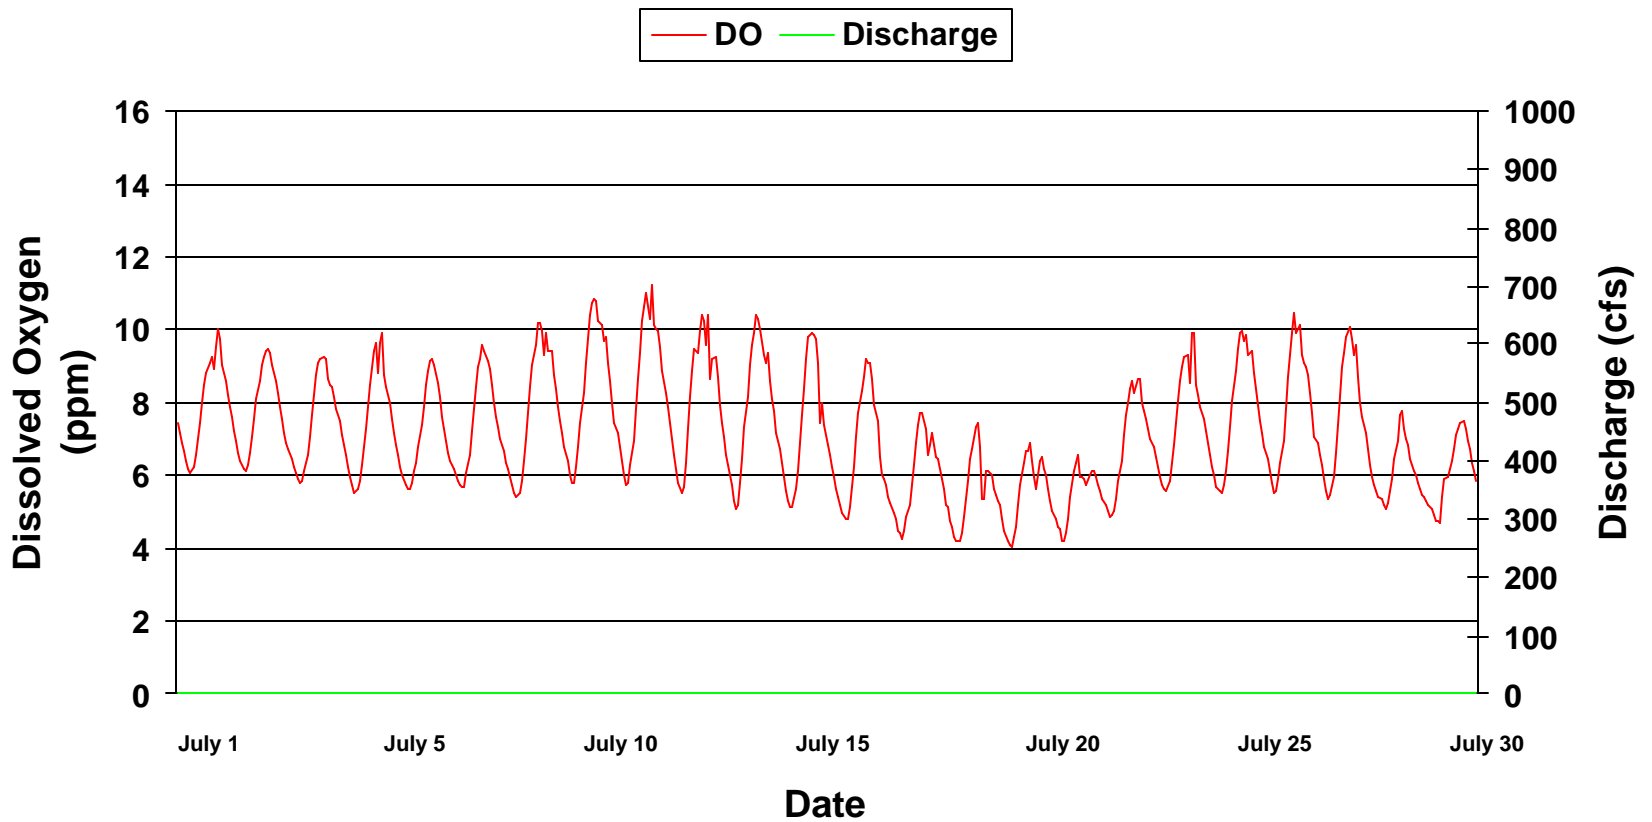

Dissolved Oxygen at Catfish Farm On Weiss By-pass Reach July 2000