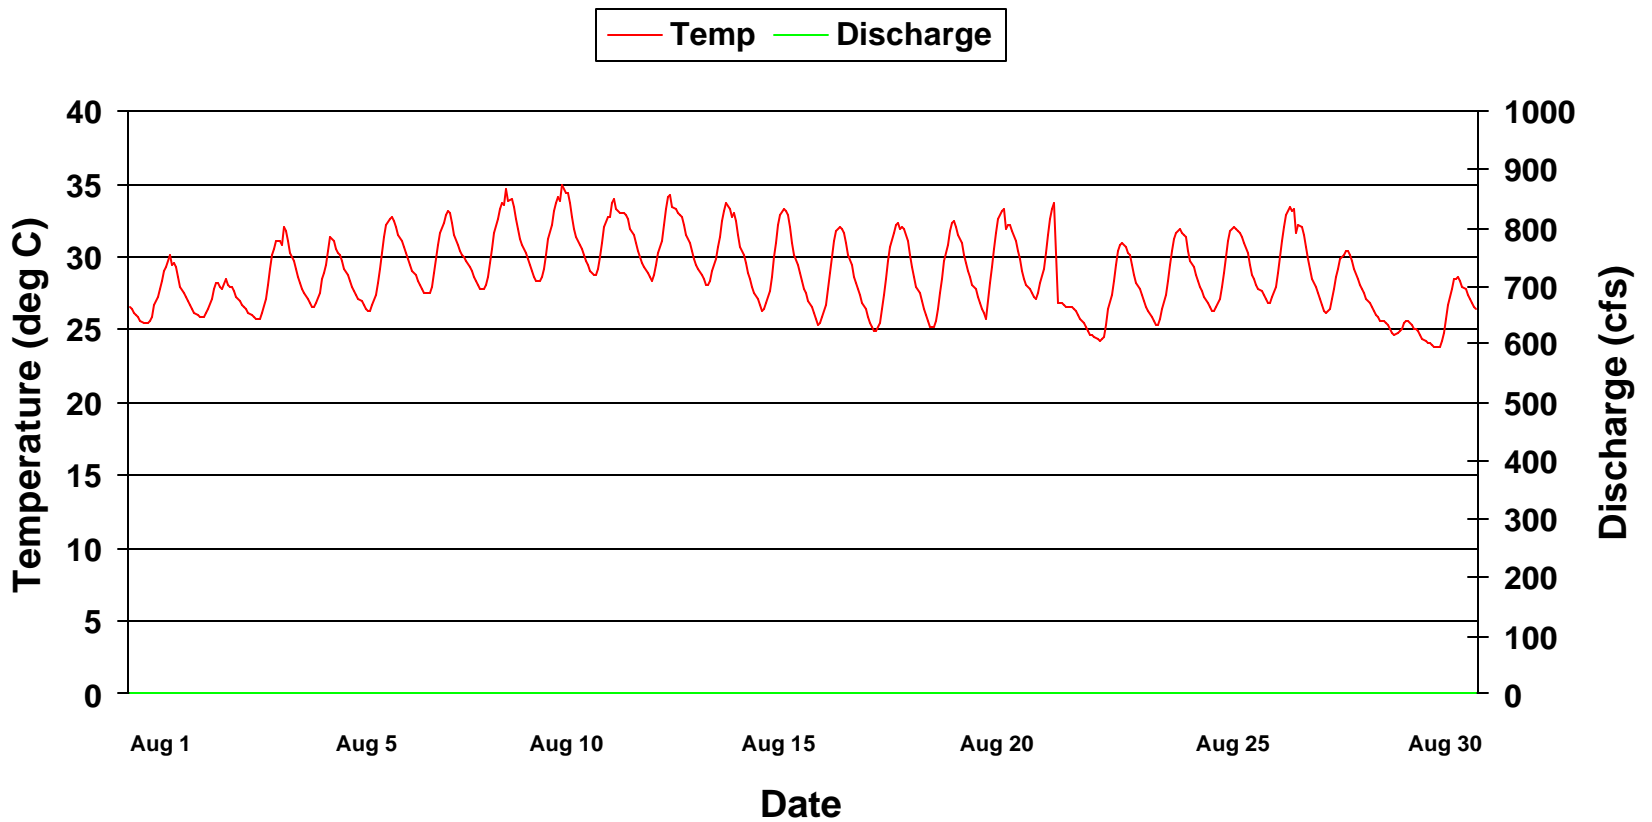

Temperature at Catfish Farm On Weiss By-pass Reach August 2000