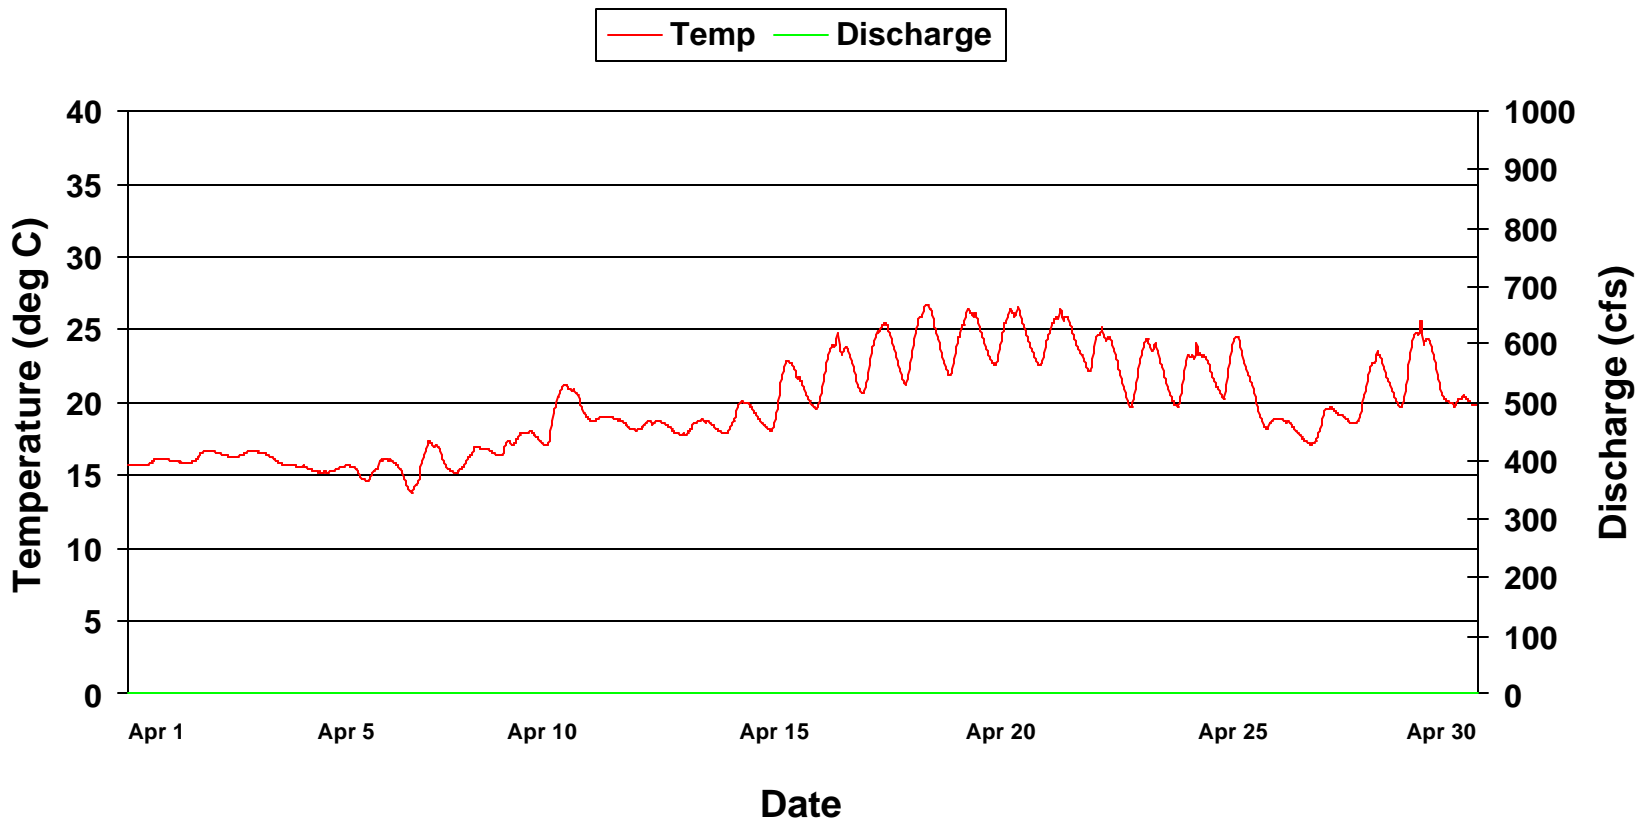

Temperature at Catfish Farm On Weiss By-pass Reach October 2001

Temperature at Catfish Farm On Weiss By-pass Reach February 2002

Temperature at Catfish Farm On Weiss By-pass Reach March 2002

Temperature at Catfish Farm On Weiss By-pass Reach April 2002