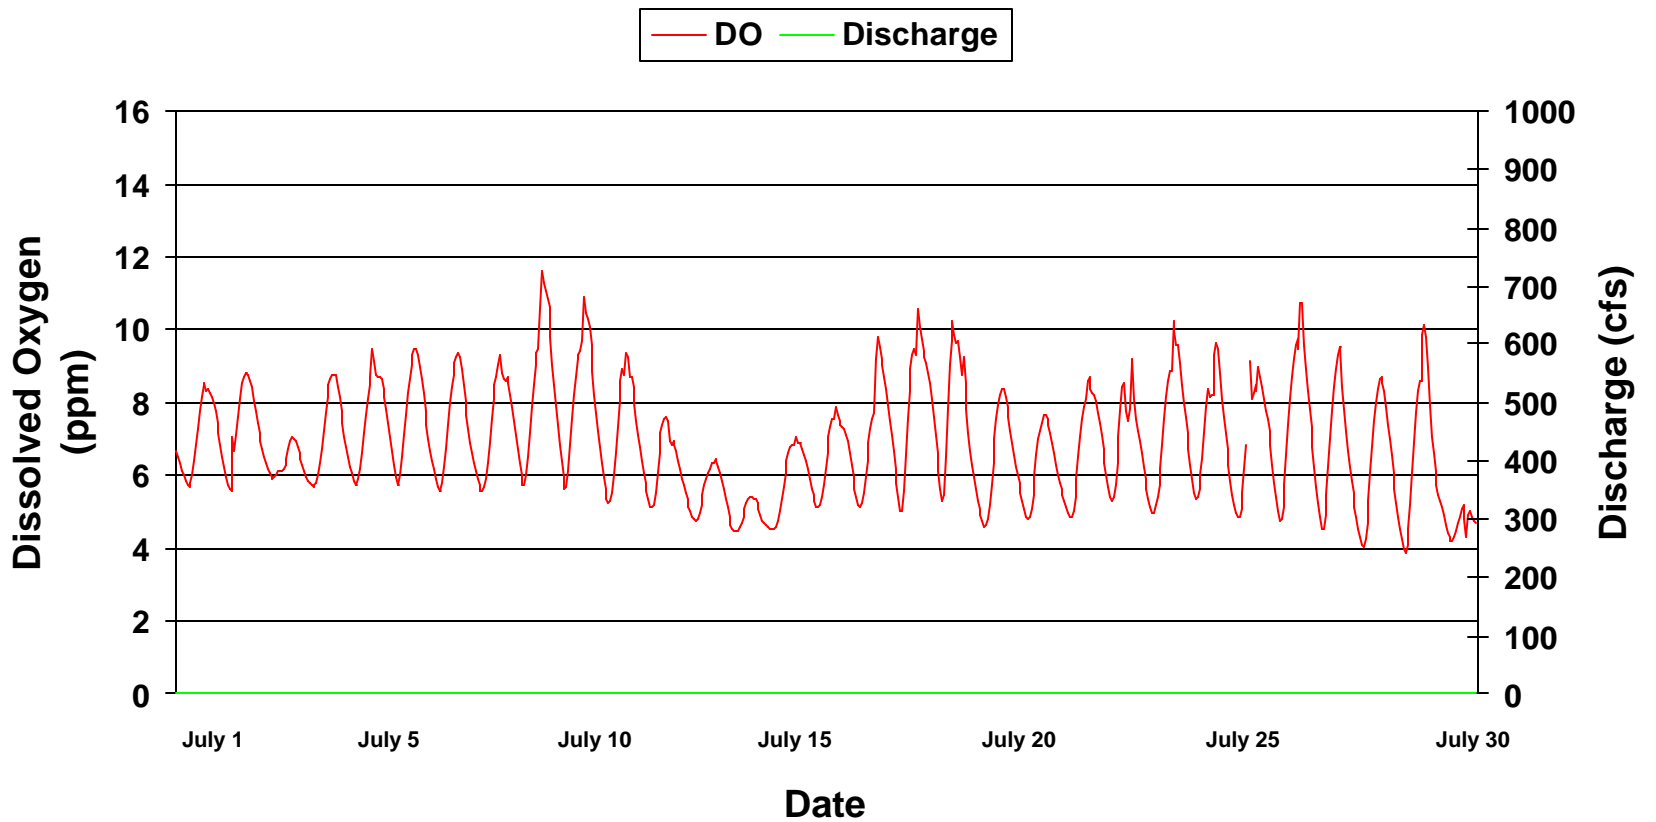

Dissolved Oxygen at Catfish Farm On Weiss By-pass Reach July 2002