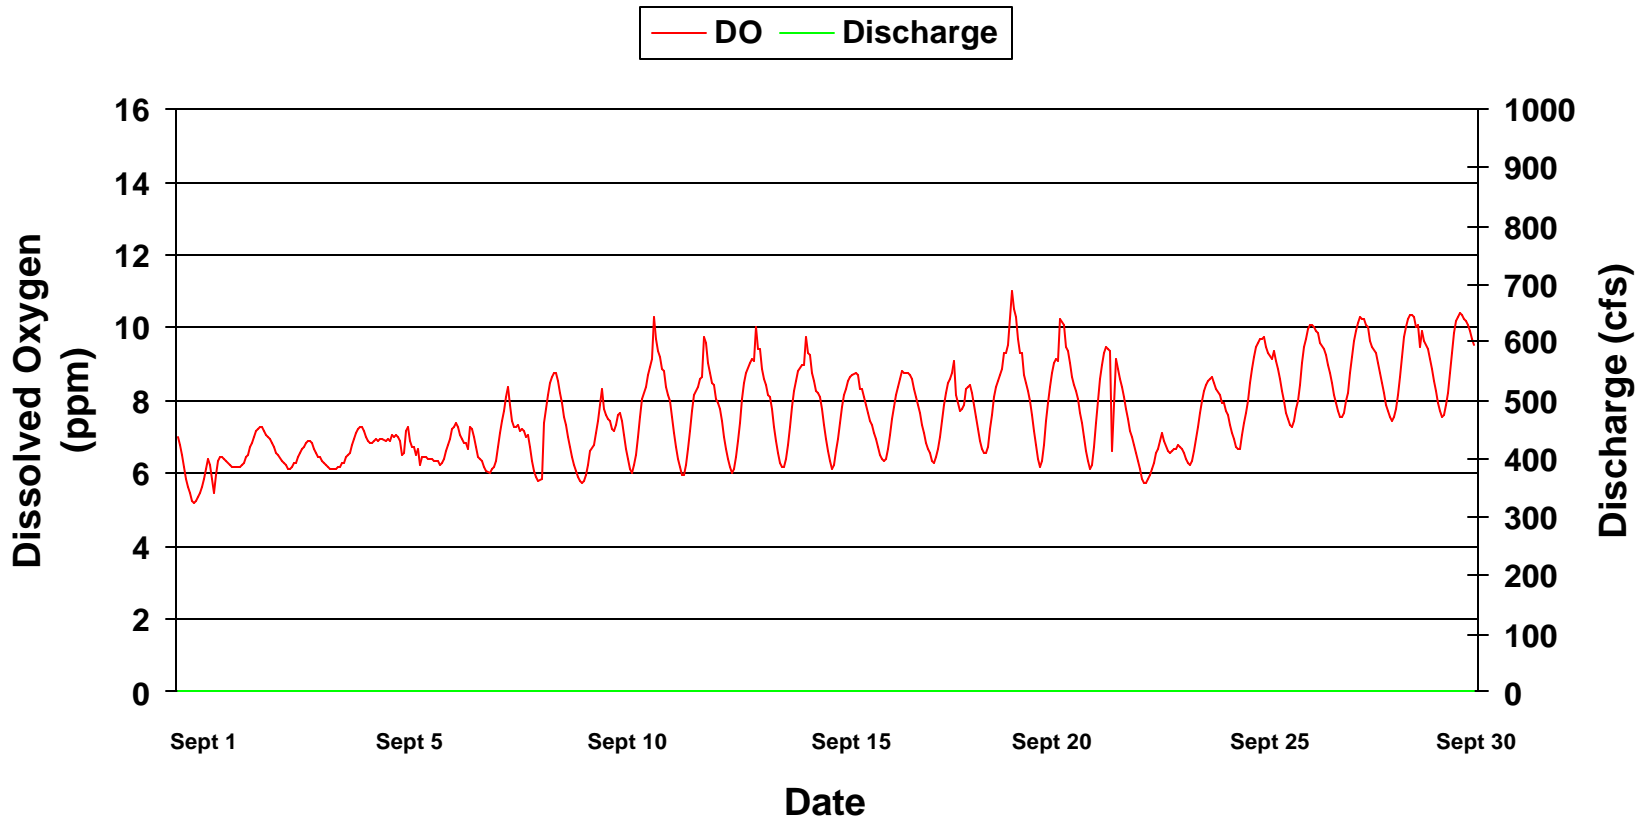

Dissolved Oxygen at Catfish Farm On Weiss By-pass Reach September 2001