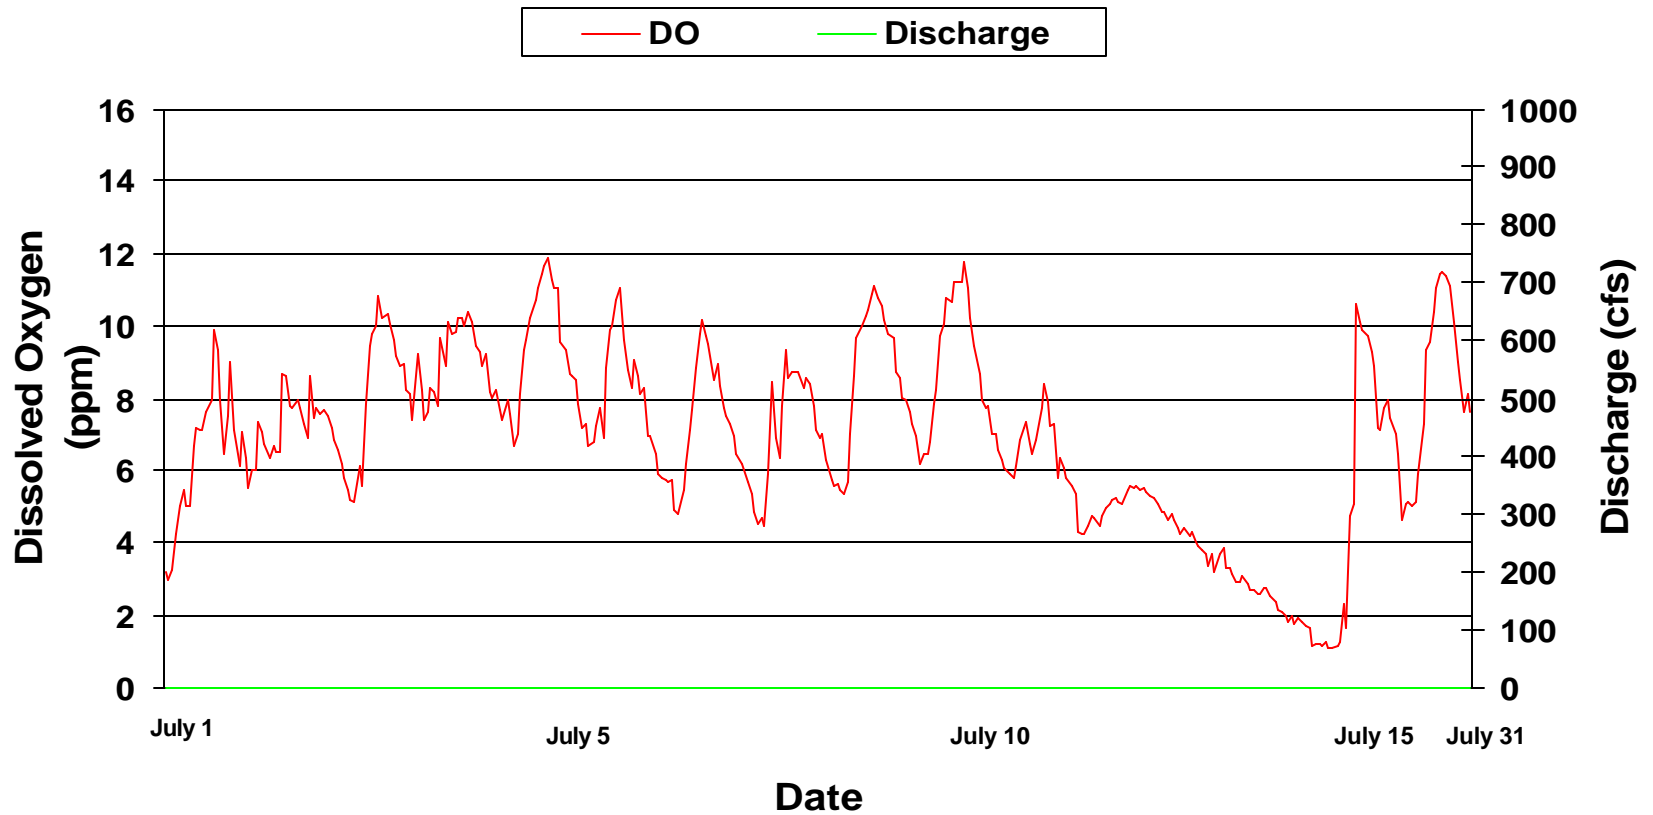

Temperature at Catfish Farm On Weiss By-pass Reach September 2002

Temperature at Catfish Farm On Weiss By-pass Reach October 2002

Dissolved Oxygen at Sod Farm On Weiss By-pass Reach June 1999

Dissolved Oxygen at Sod Farm On Weiss By-pass Reach July 1999