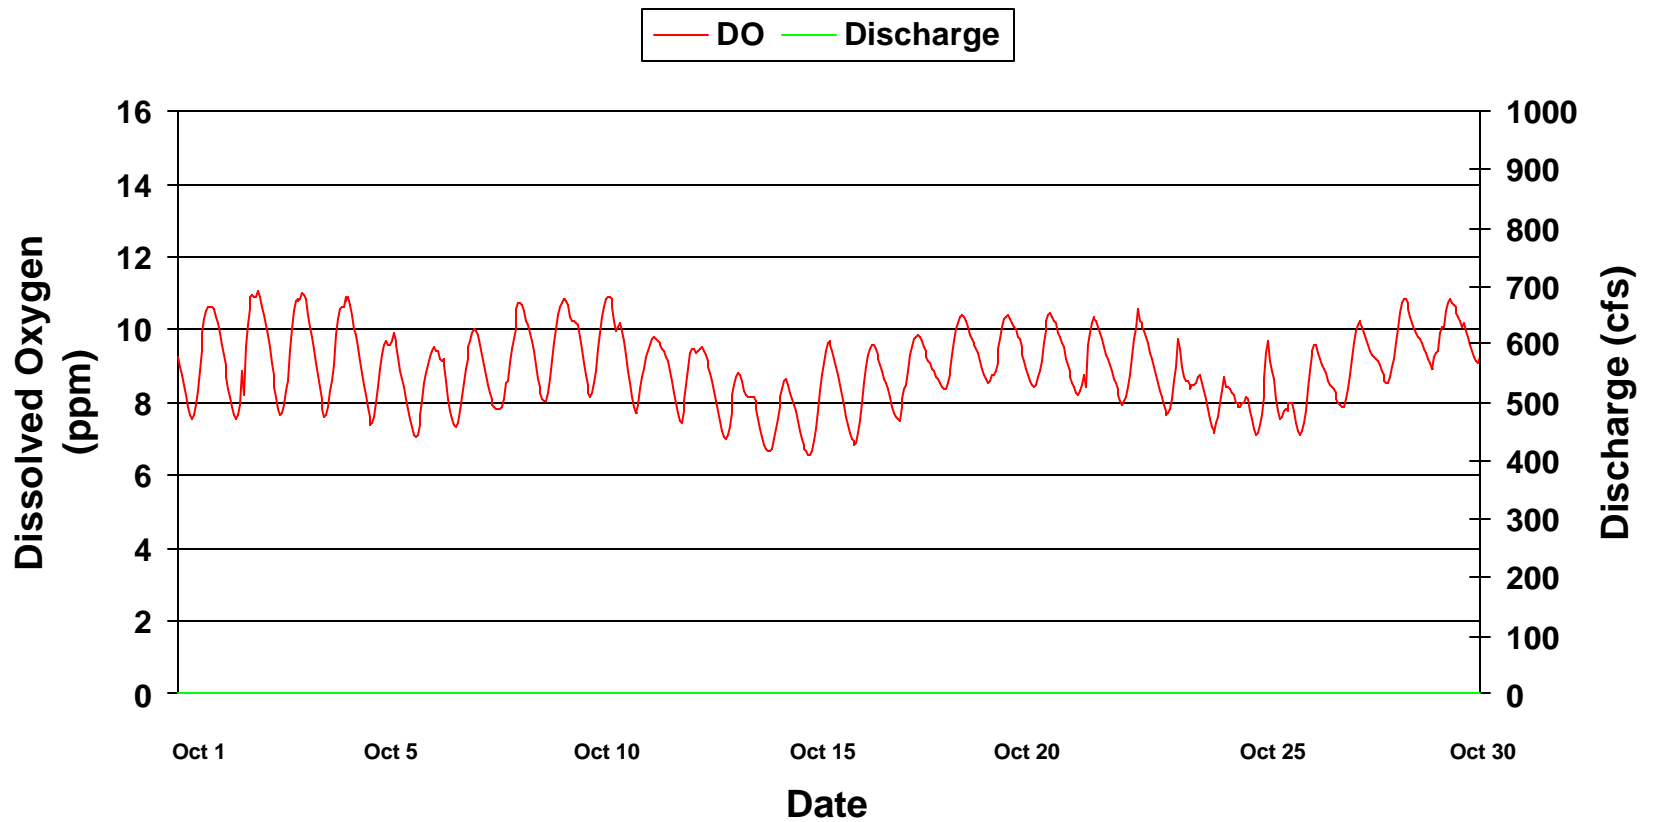

Dissolved Oxygen at Catfish Farm On Weiss By-pass Reach October 2001