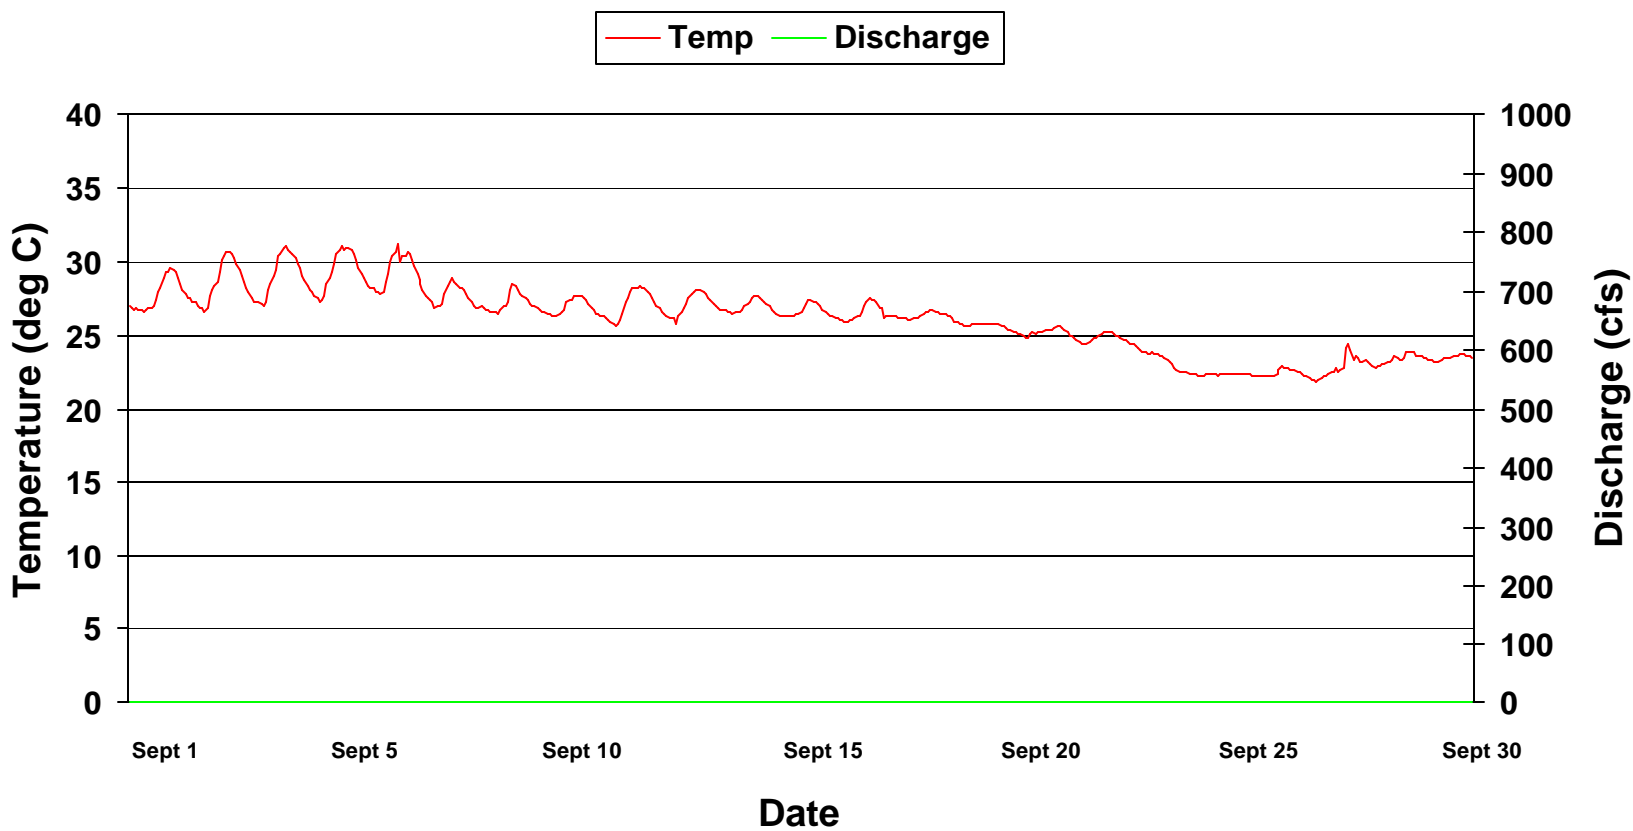

Temperature at Sod Farm On Weiss By-pass Reach June 2002

Temperature at Sod Farm On Weiss By-pass Reach July 2002

Temperature at Sod Farm On Weiss By-pass Reach August 2002

Temperature at Sod Farm On Weiss By-pass Reach September 2002