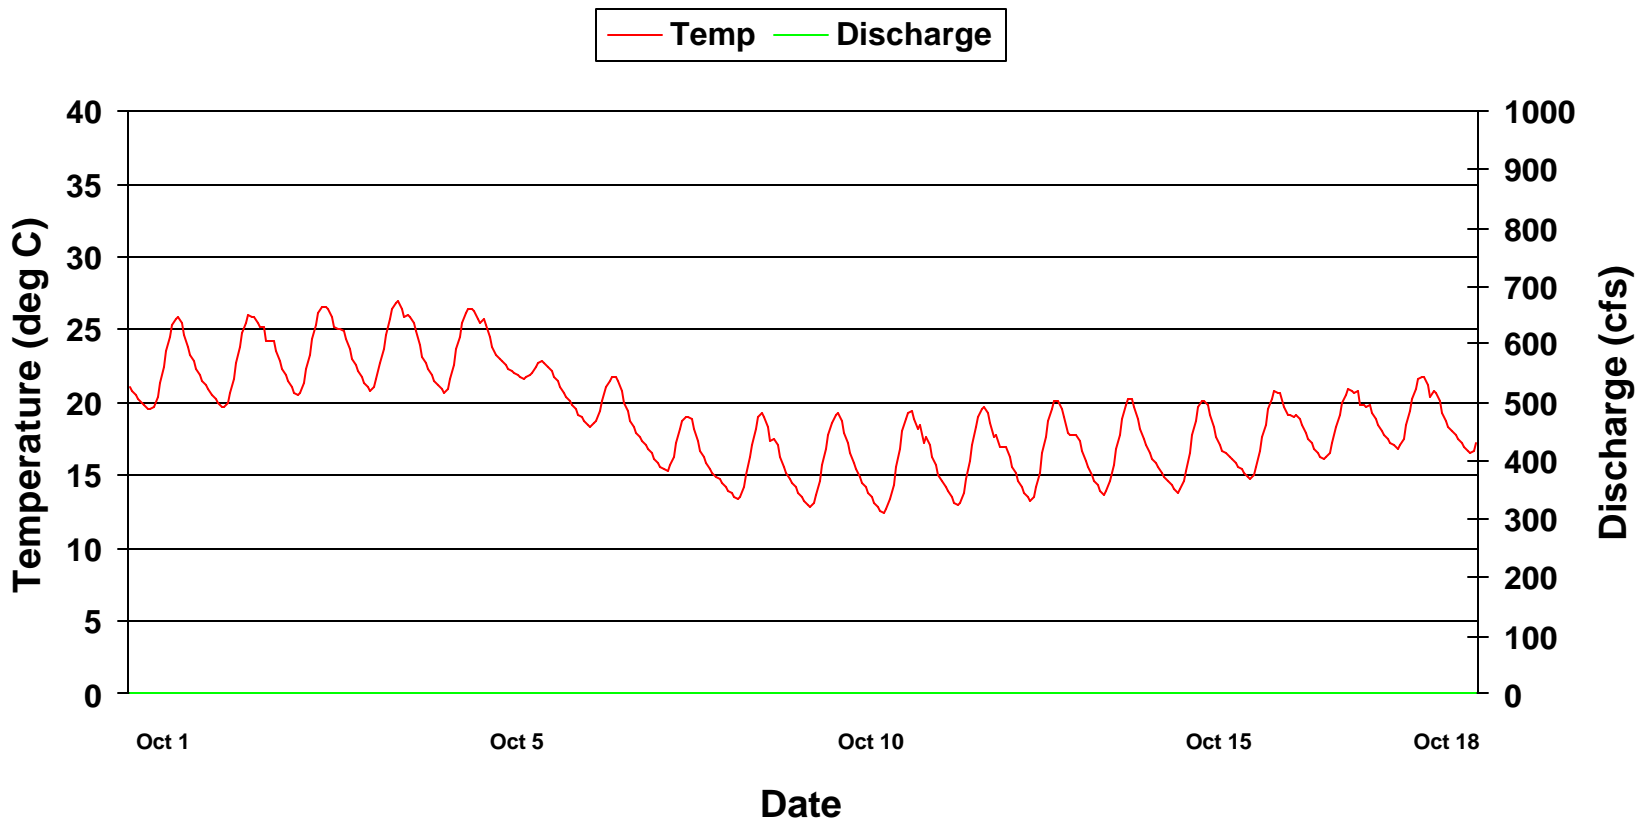

Temperature at Catfish Farm On Weiss By-pass Reach October 2000