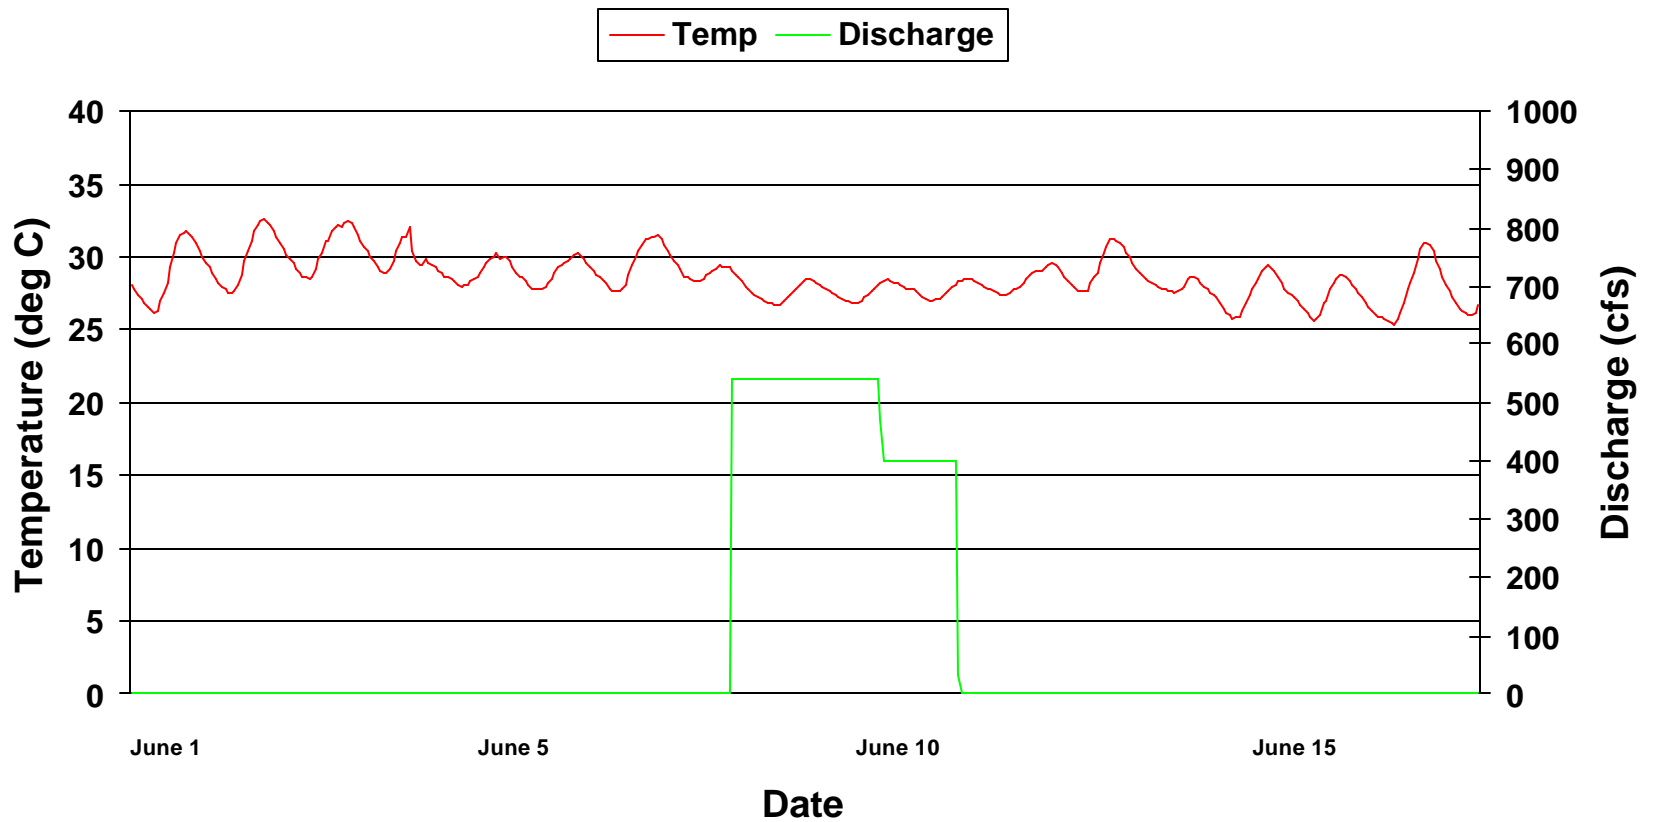

Temperature at Sod Farm On Weiss By-pass Reach June 2002