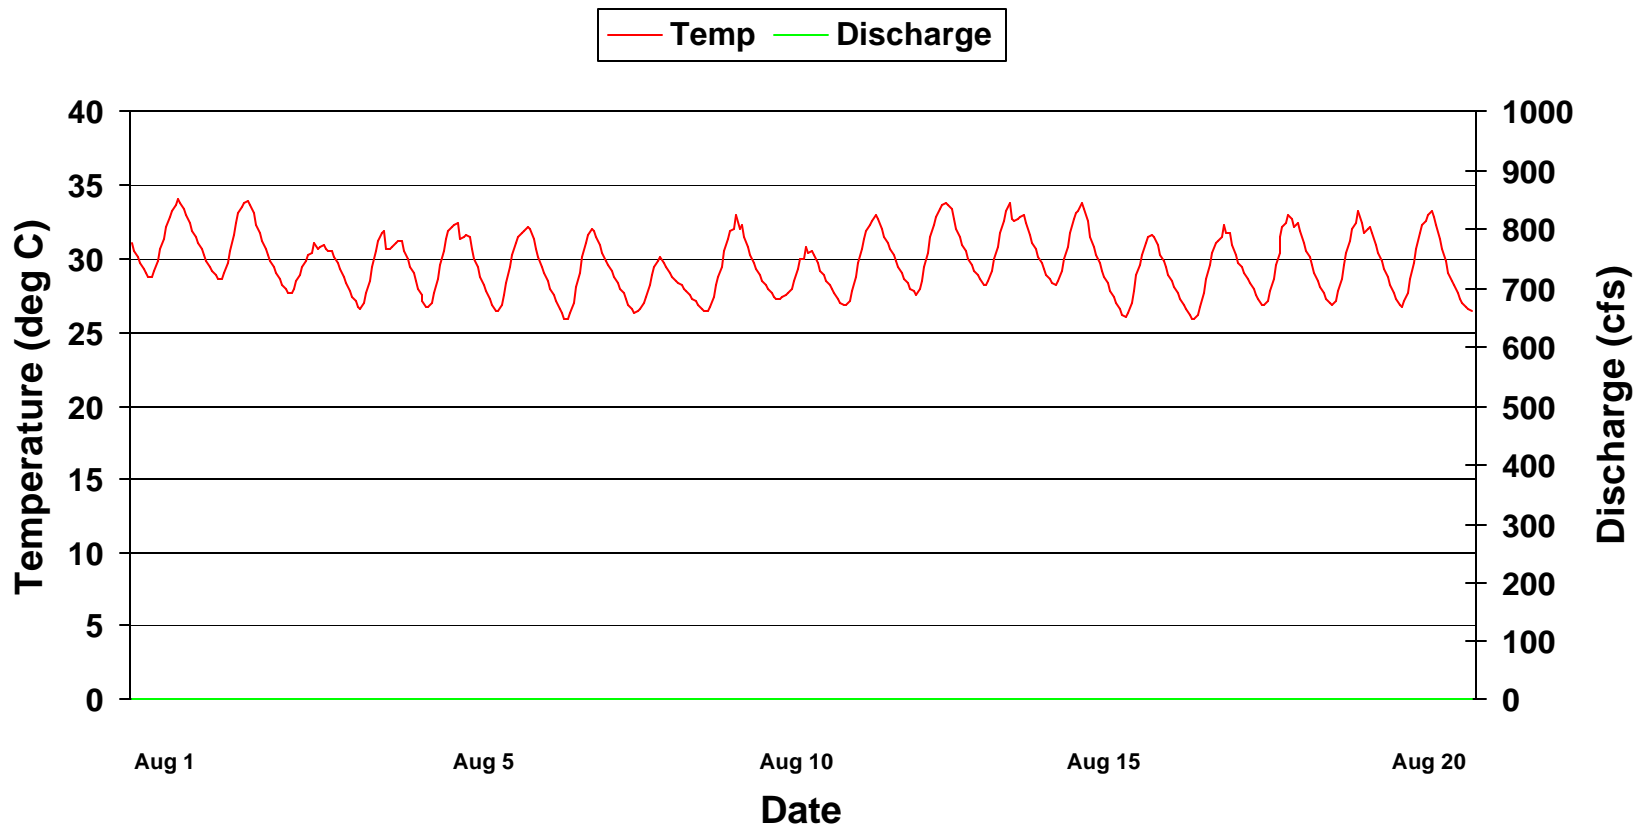

Temperature at Catfish Farm On Weiss By-pass Reach August 1999