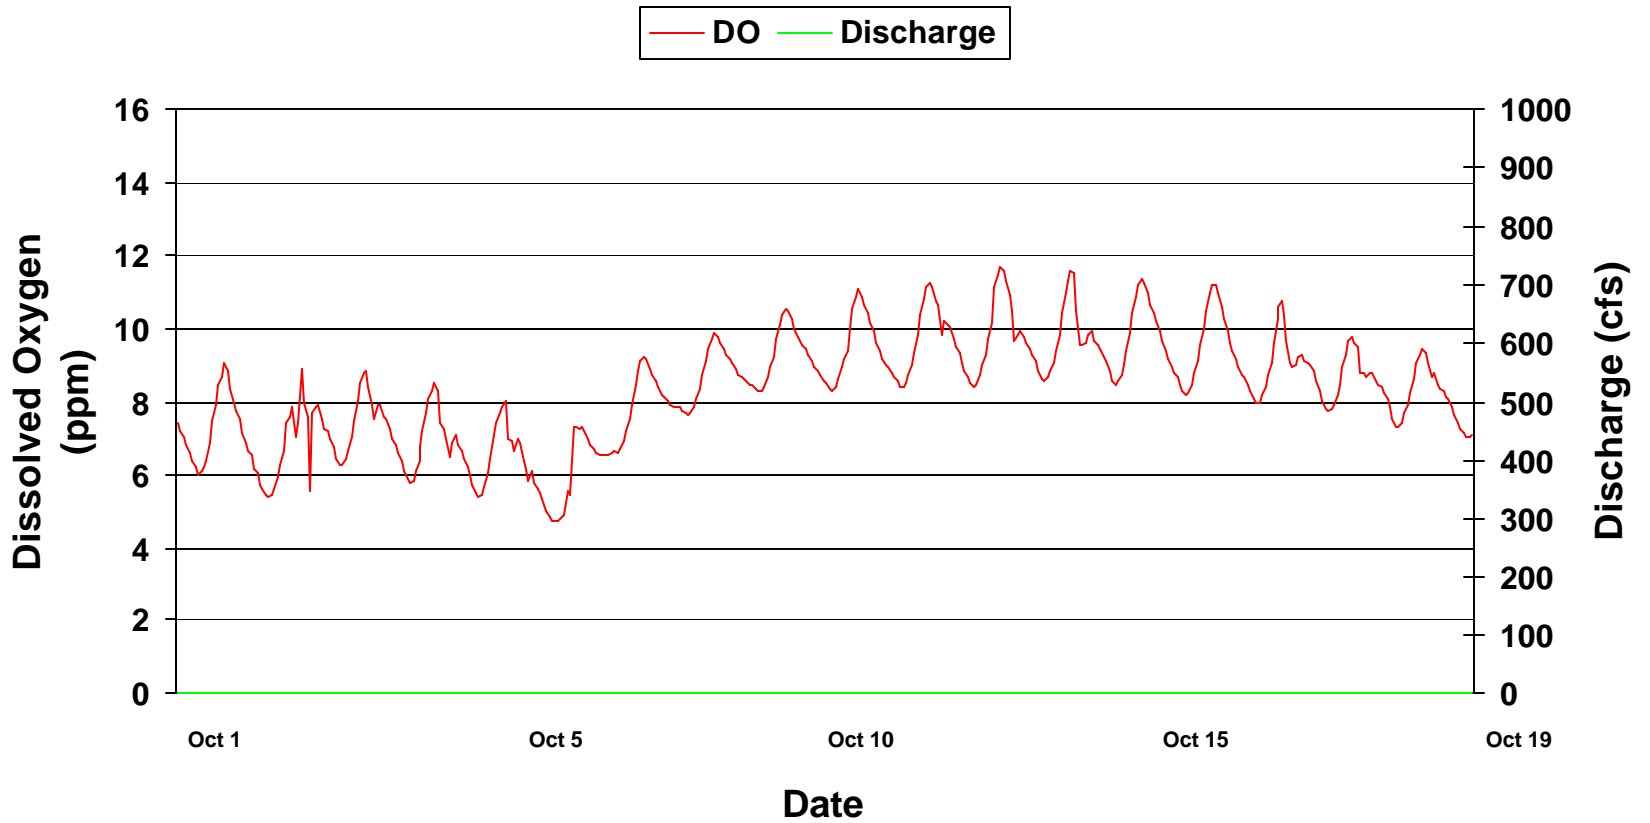

Dissolved Oxygen at Catfish Farm On Weiss By-pass Reach October 2000