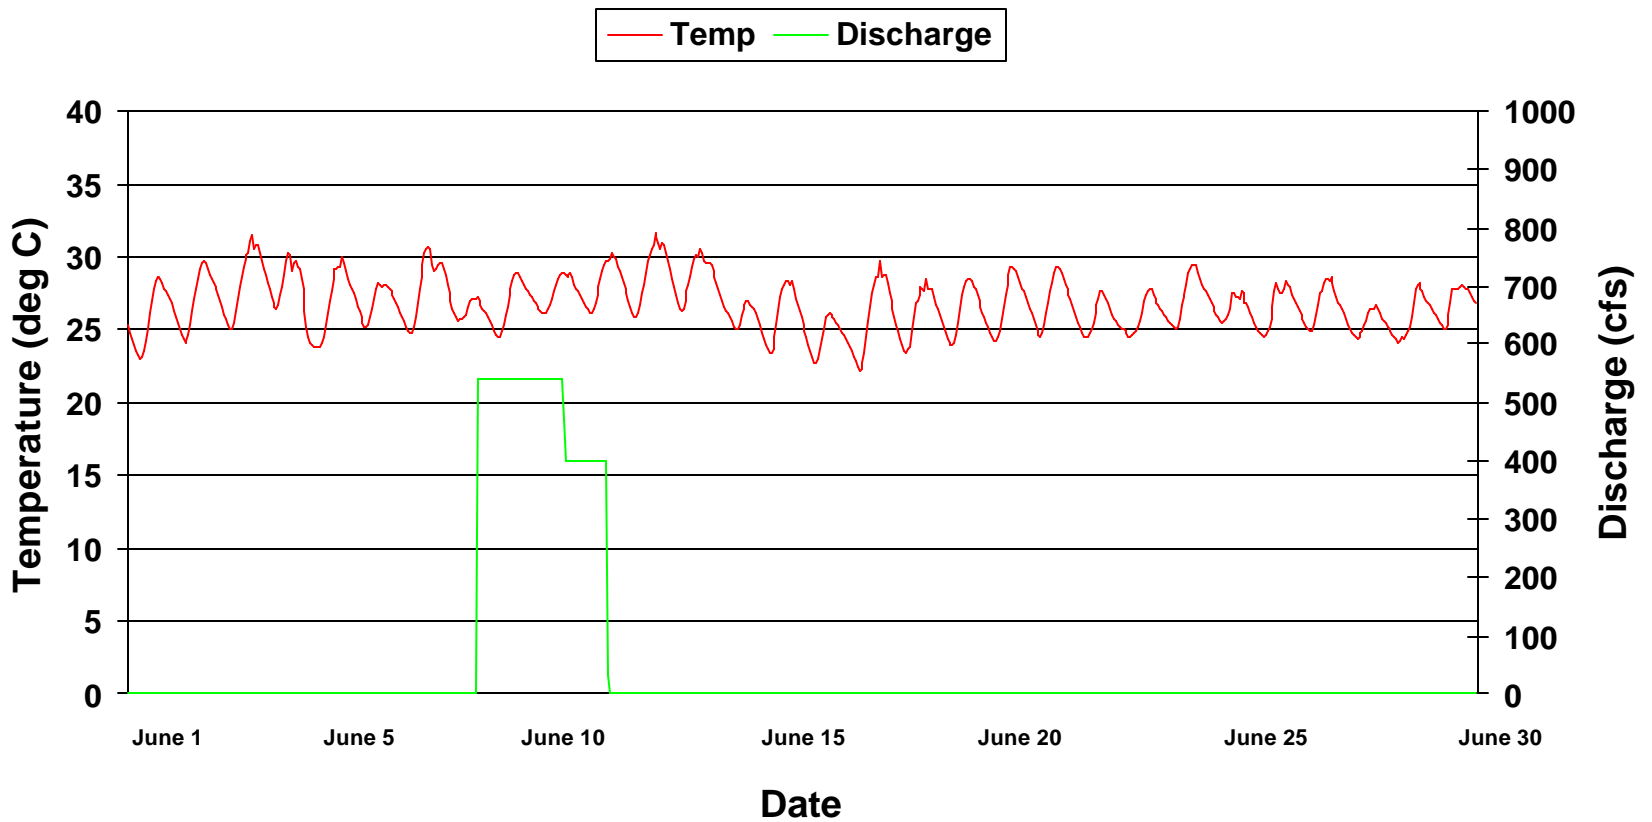

Temperature at Catfish Farm On Weiss By-pass Reach June 2002