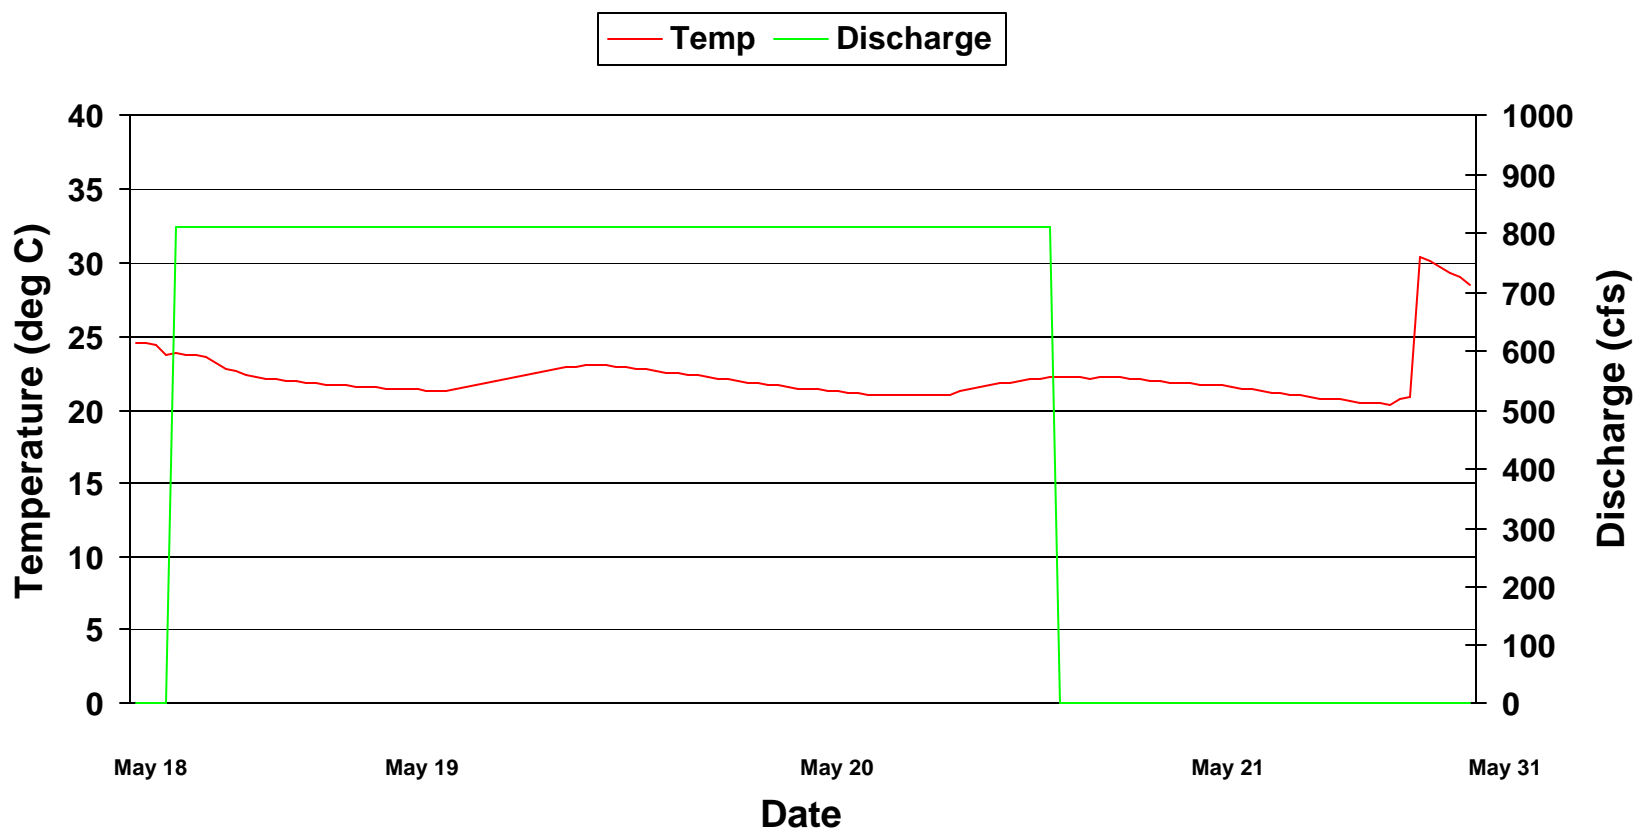

Temperature at Sod Farm On Weiss By-pass Reach August 2001

Temperature at Sod Farm On Weiss By-pass Reach September 2001

Temperature at Sod Farm On Weiss By-pass Reach October 2001

Temperature at Sod Farm On Weiss By-pass Reich May 2002