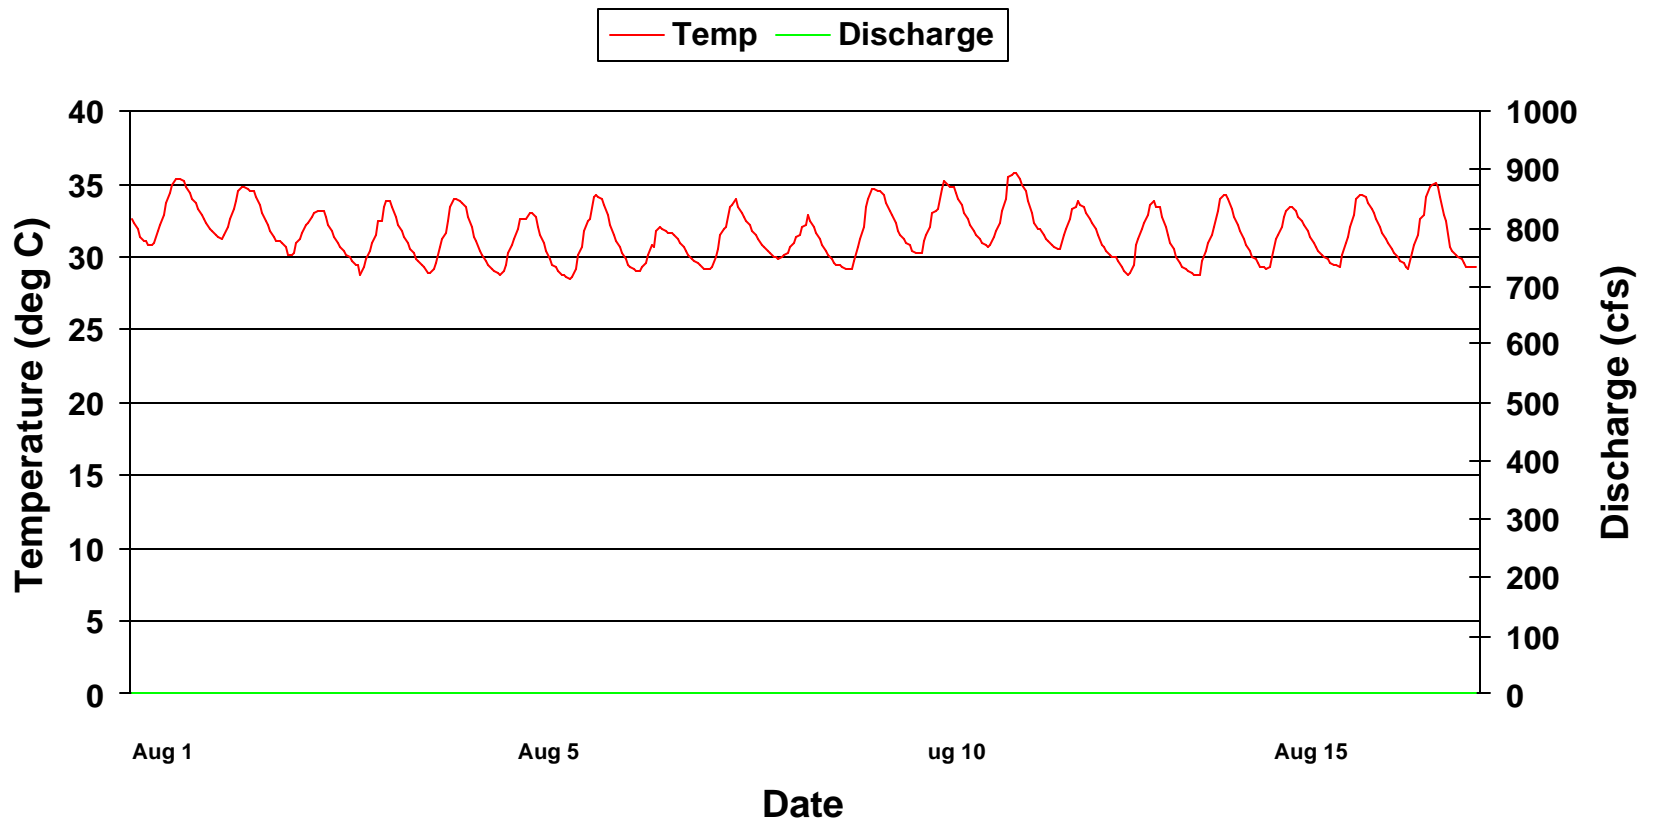

On Weiss By-pass Reach

October 2002

Temperature at Sod Farm On Weiss By-pass Reach June 1999

Temperature at Sod Farm On Weiss By-pass Reach July 1999

Temperature at Sod Farm On Weiss By-pass Reach August 1999