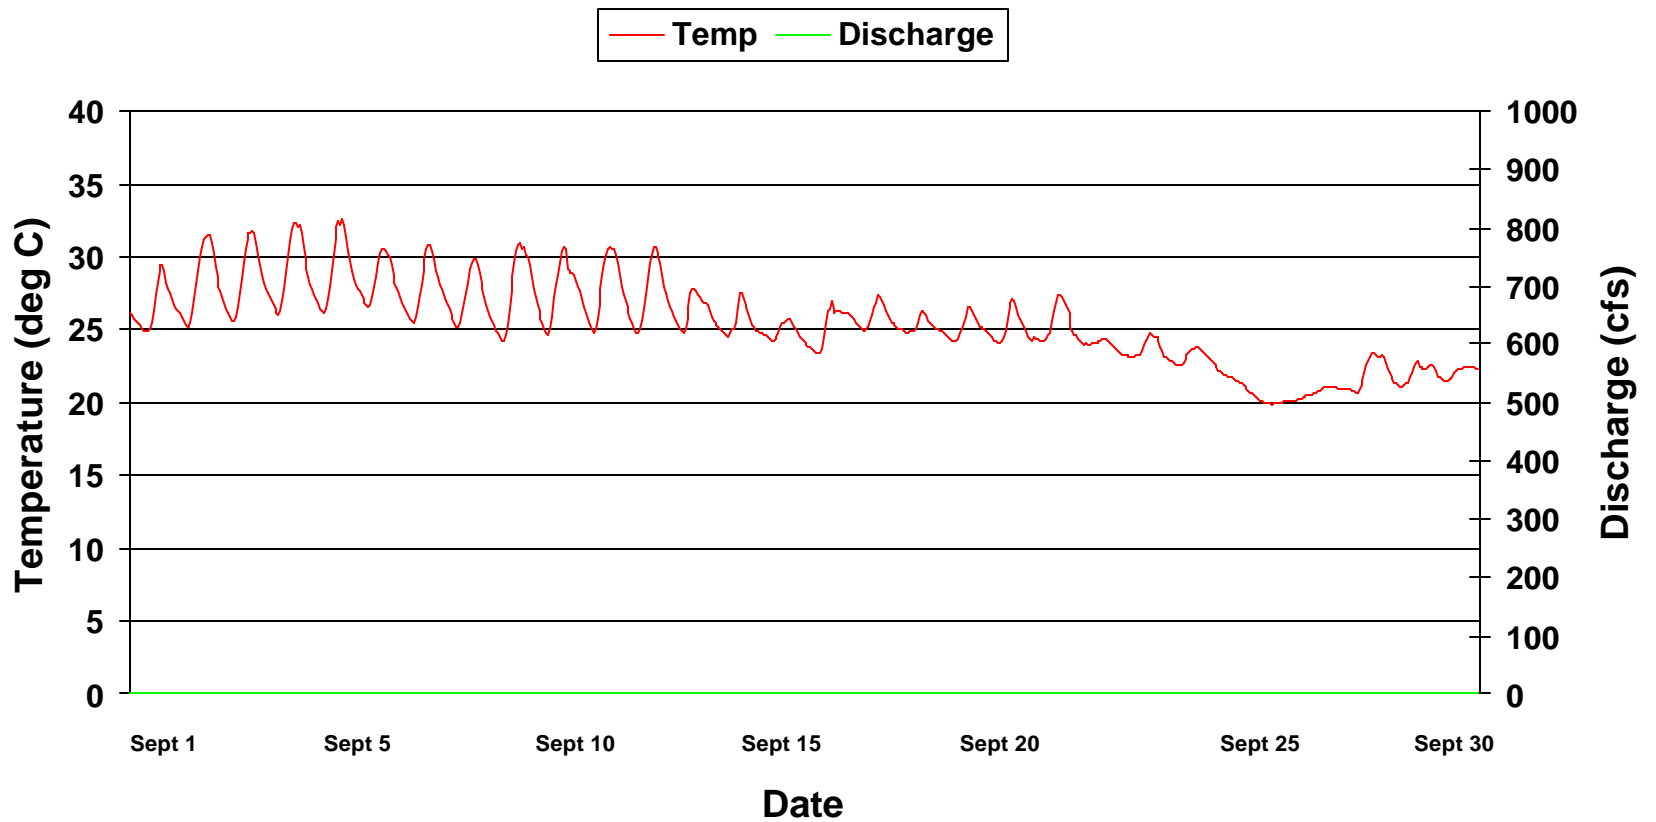

Temperature at Catfish Farm On Weiss By-pass Reach September 2002