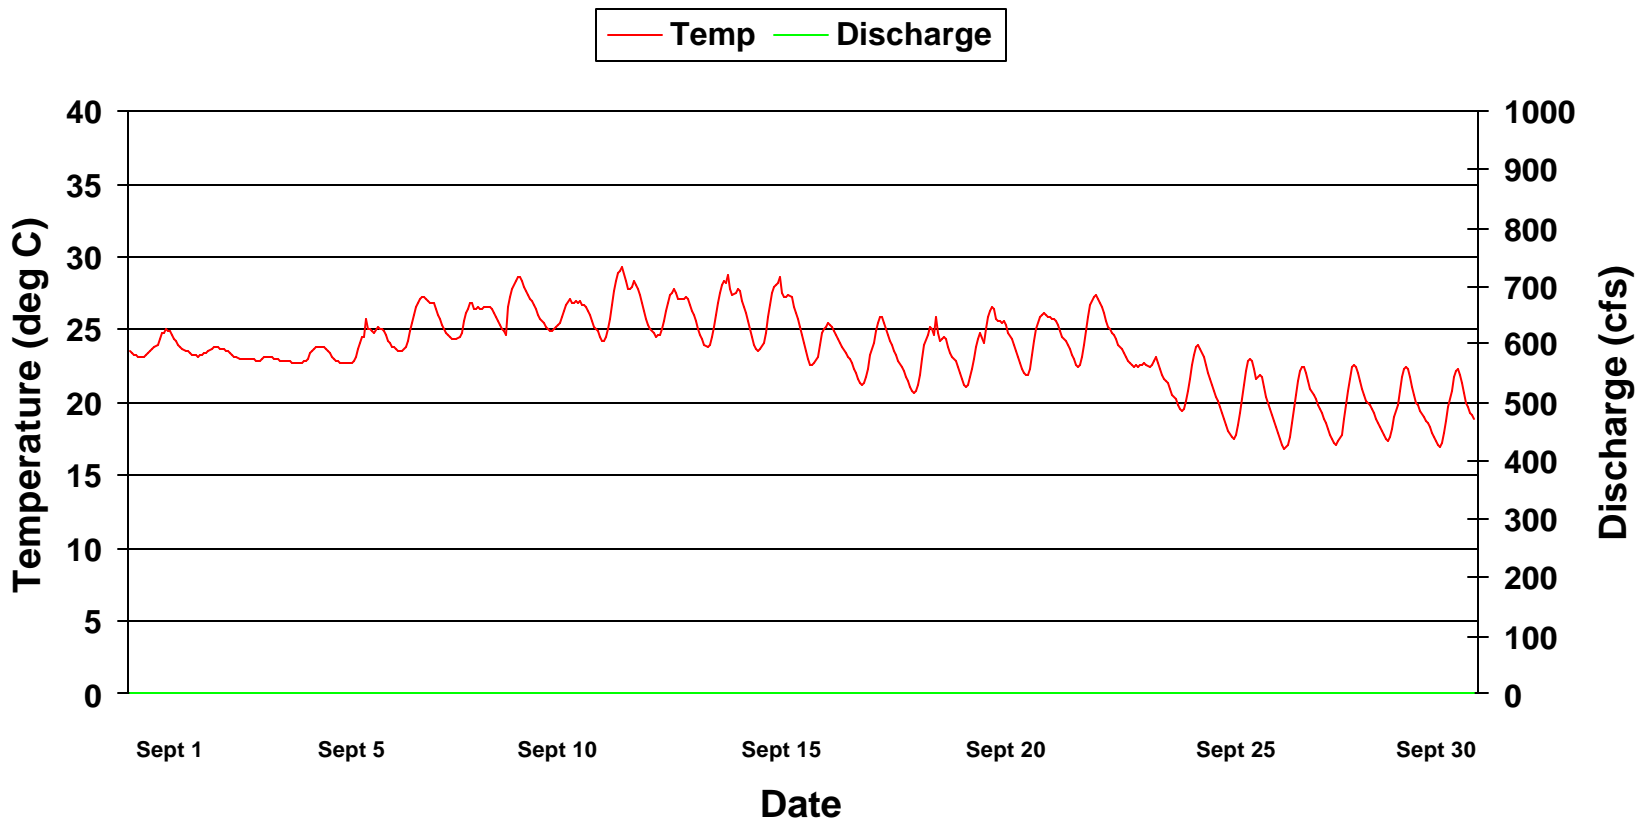

Temperature at Catfish Farm On Weiss By-pass Reach July 2001

Temperature at Catfish Farm On Weiss By-pass Reach August 2001

Temp Discharge

Temperature at Catfish Farm On Weiss By-pass Reach September 2001