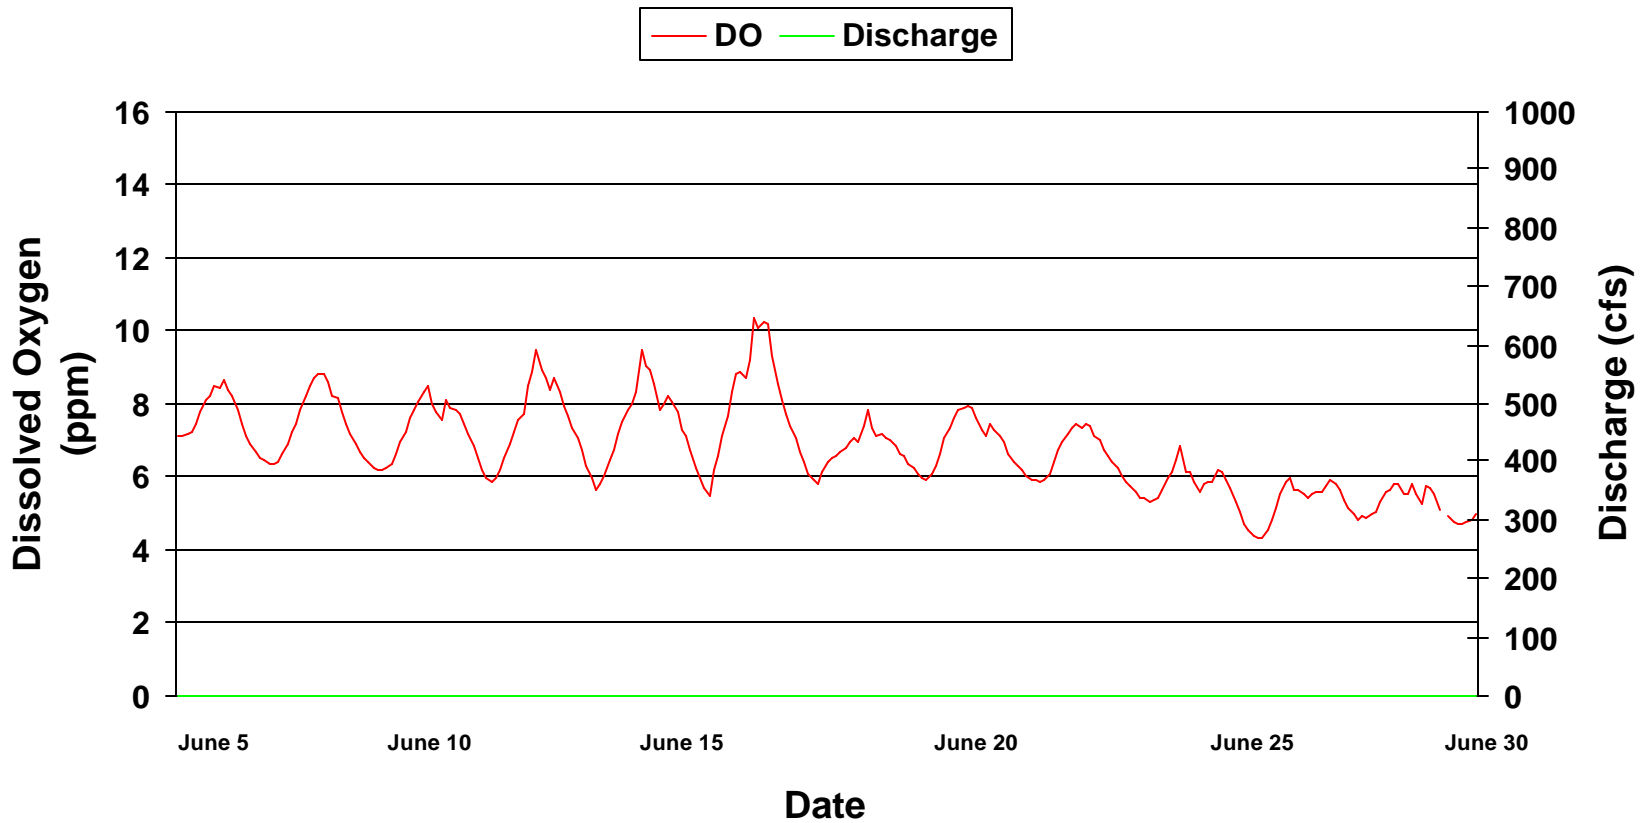

Dissolved Oxygen at Catfish Farm On Weiss By-pass Reach June 1999

Dissolved Oxygen at Catfish Farm On Weiss By-pass Reach July 1999

Dissolved Oxygen at Catfish Farm On Weiss By-pass Reach August 1999

Dissolved Oxygen at Catfish Farm On Weiss By-pass Reach September 1999