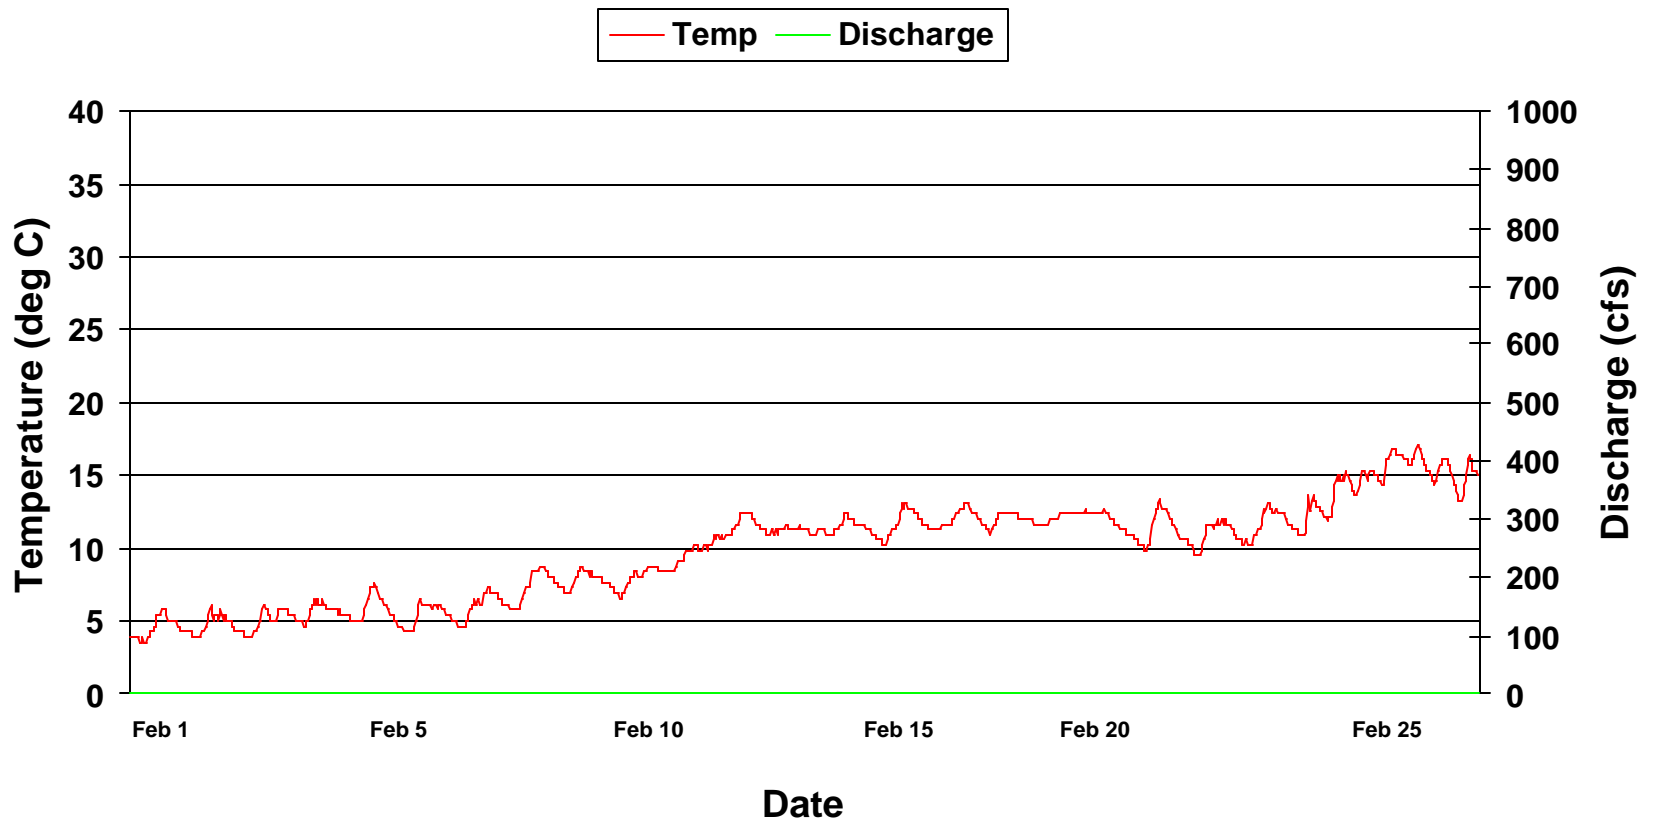

Temperature at Sod Farm On Weiss By-pass Reach February 2000