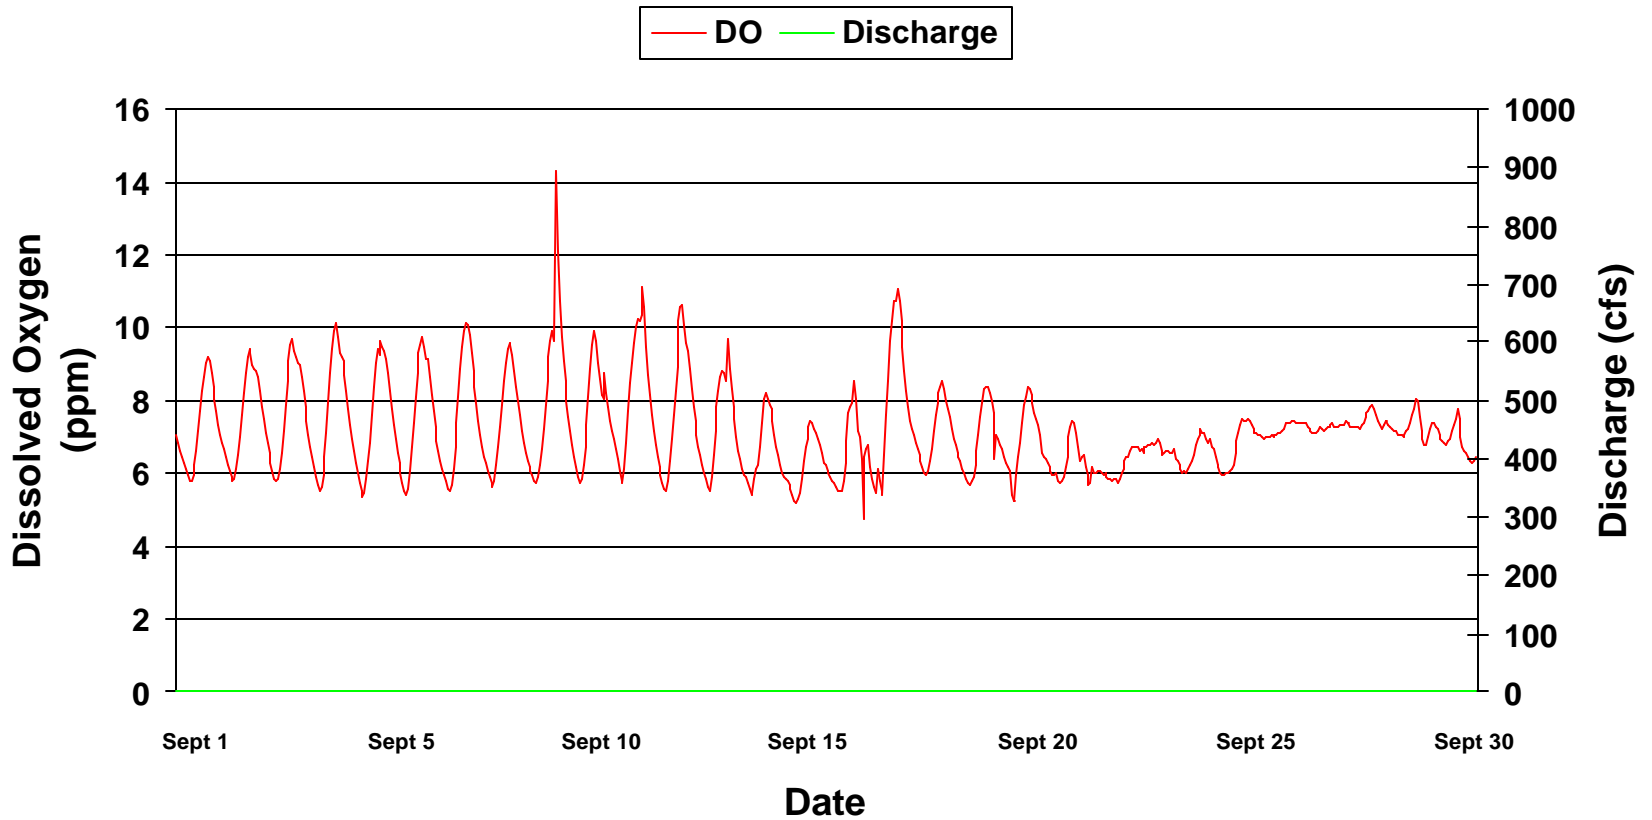

Dissolved Oxygen at Catfish Farm On Weiss By-pass Reach September 2002