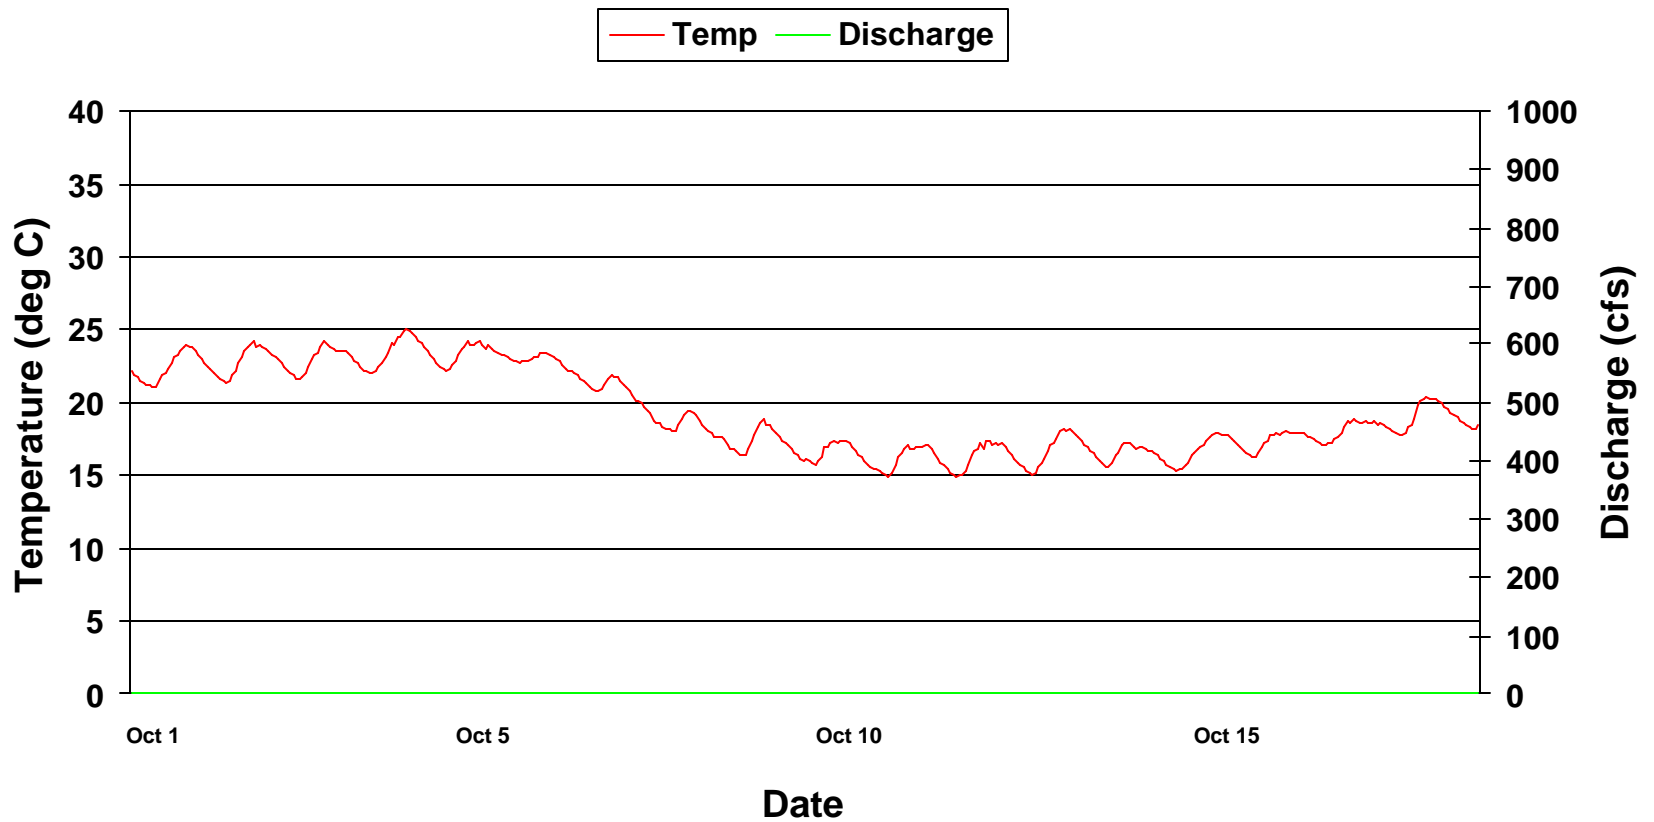

Temperature at Sod Farm On Weiss By-pass Reach October 2000