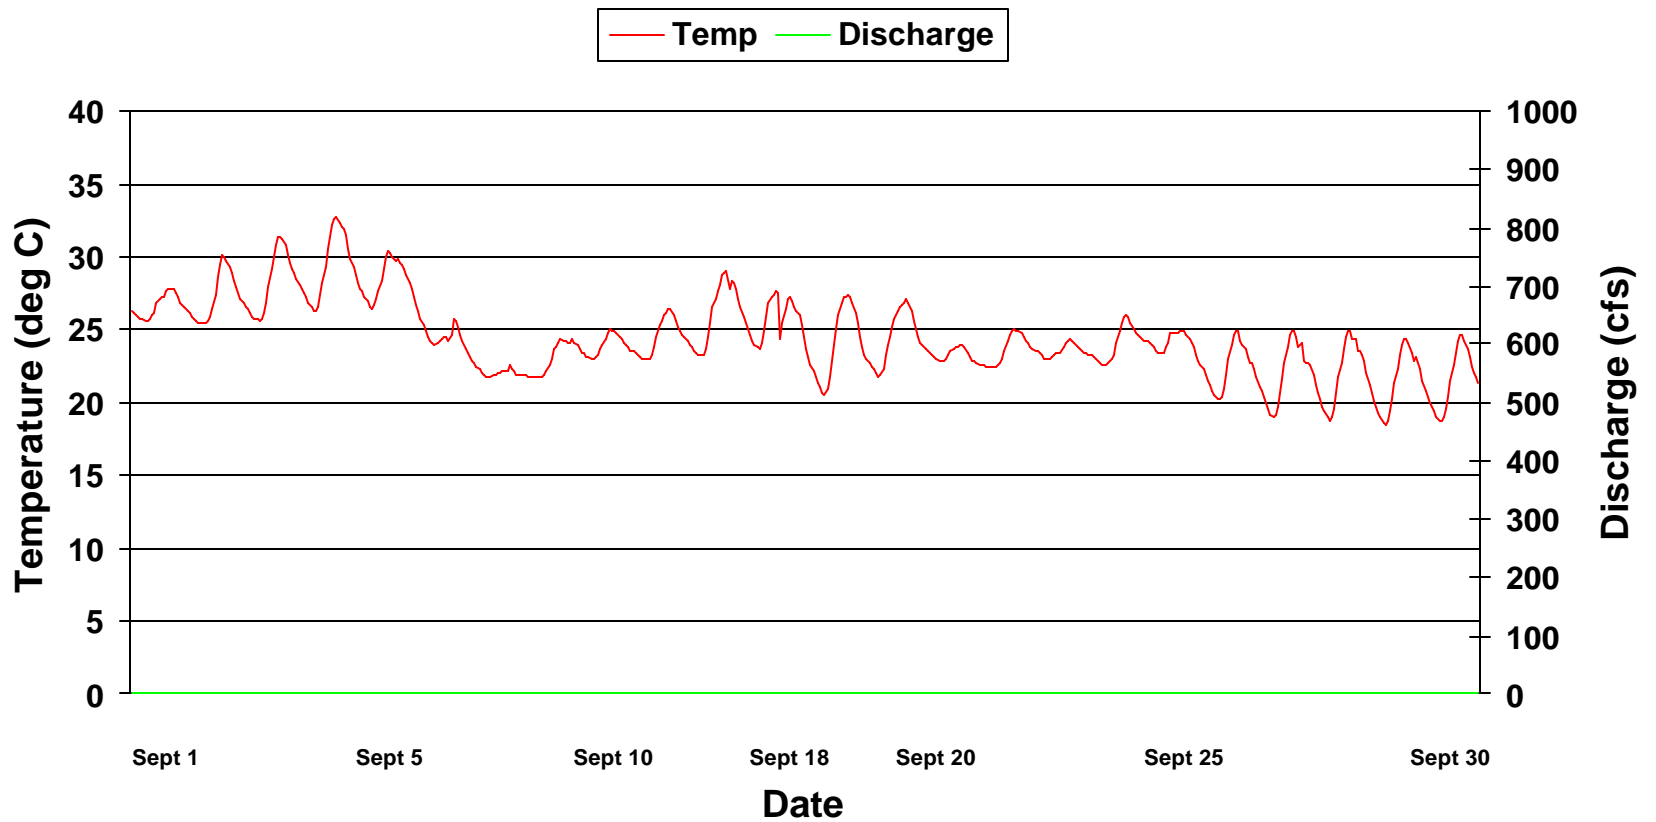

Temperature at Catfish Farm On Weiss By-pass Reach September 2000