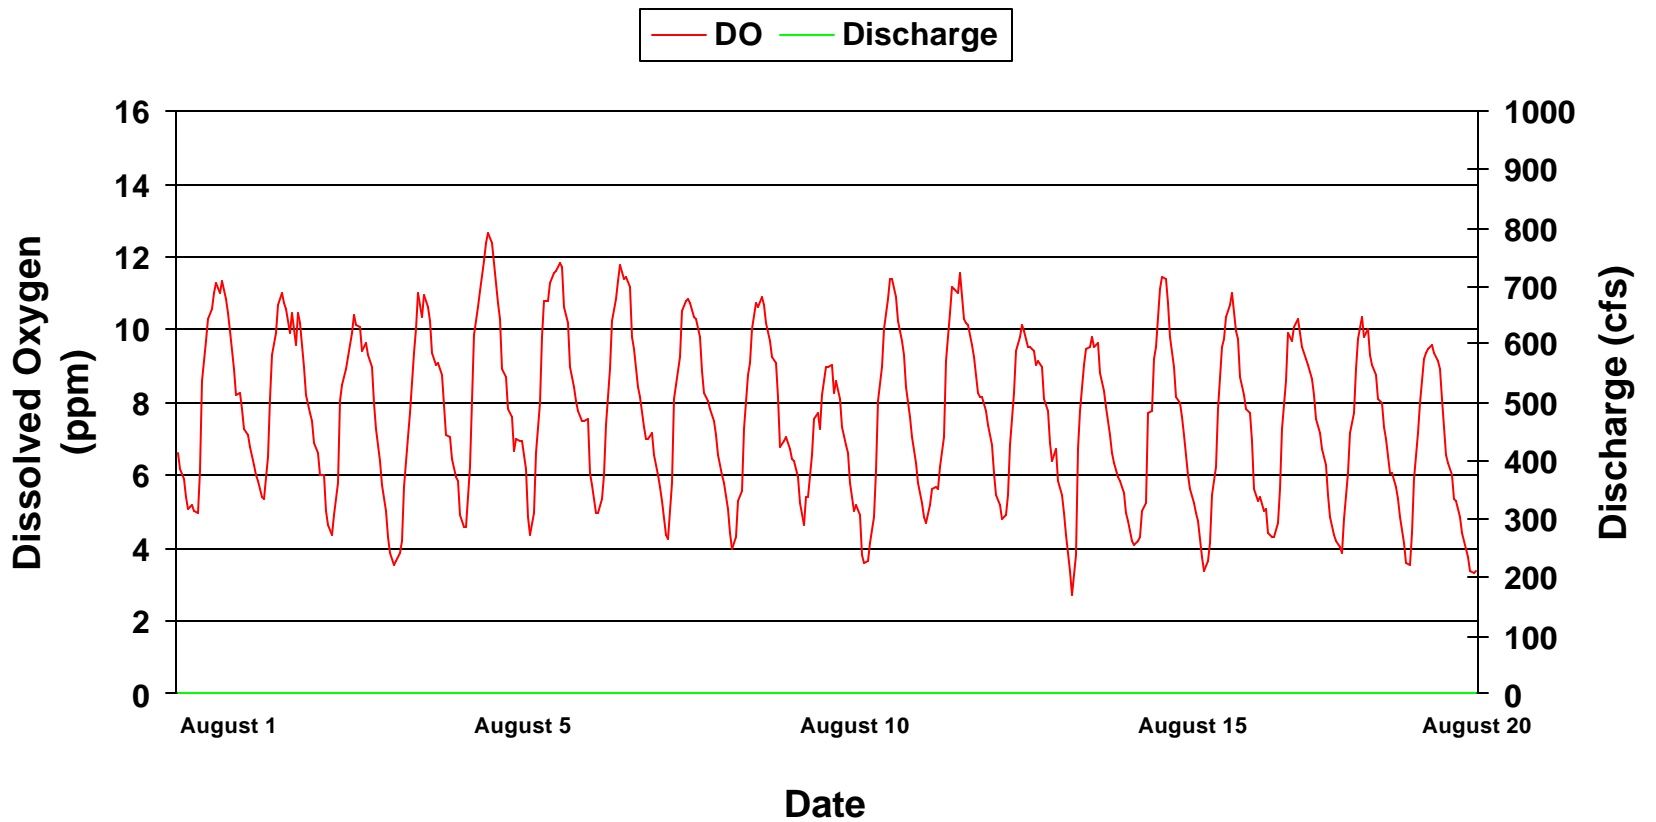

Dissolved Oxygen at Sod Farm On Weiss By-pass Reach August 1999