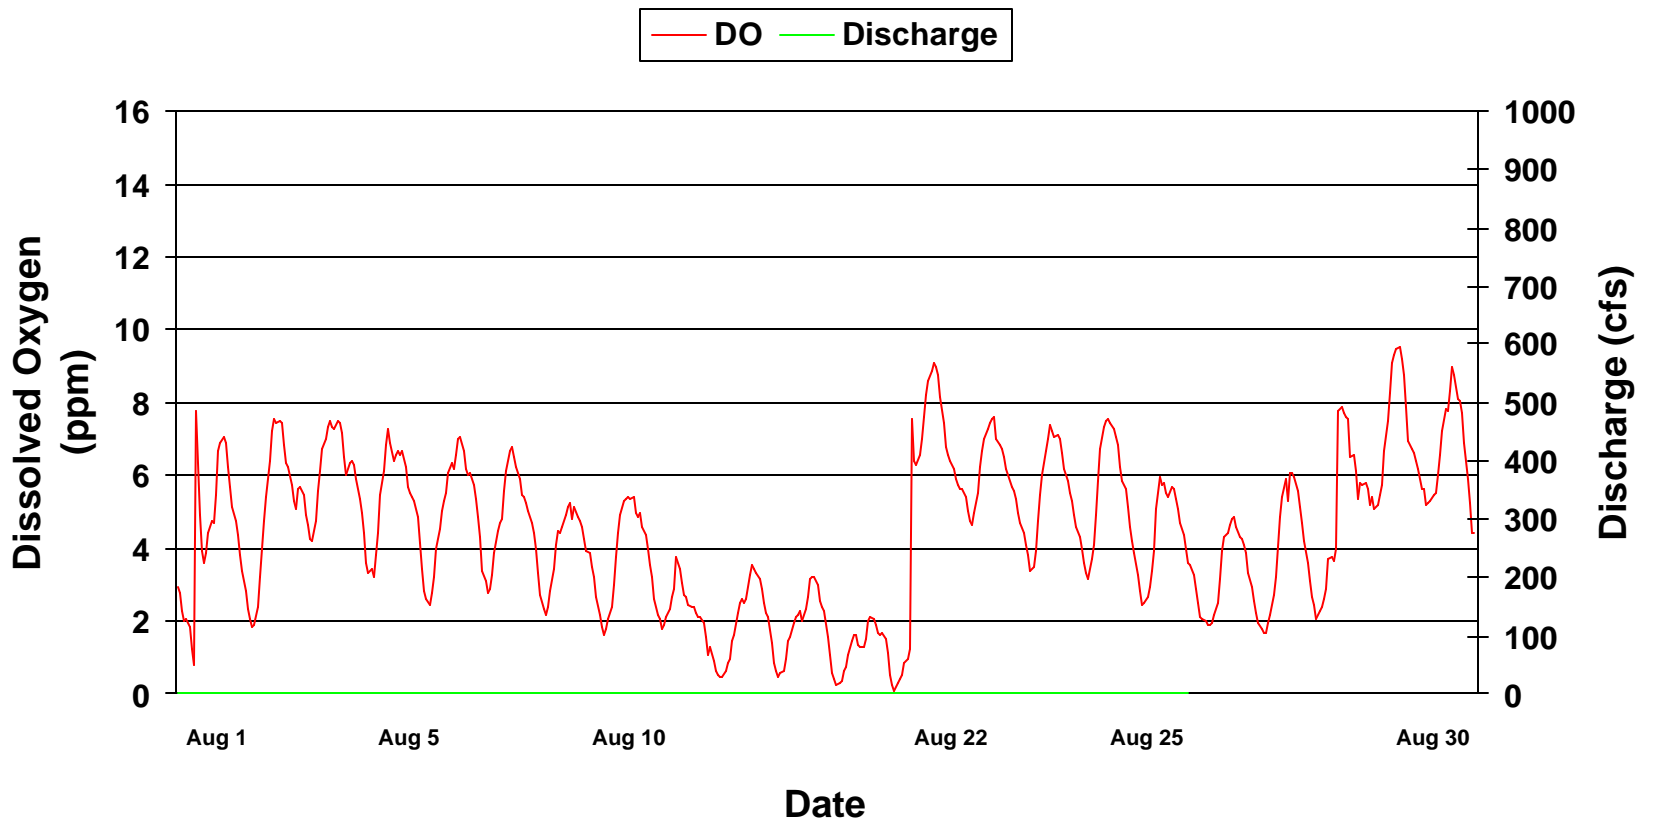

Dissolved Oxygen at Sod Farm On Weiss By-pass Reach August 2002