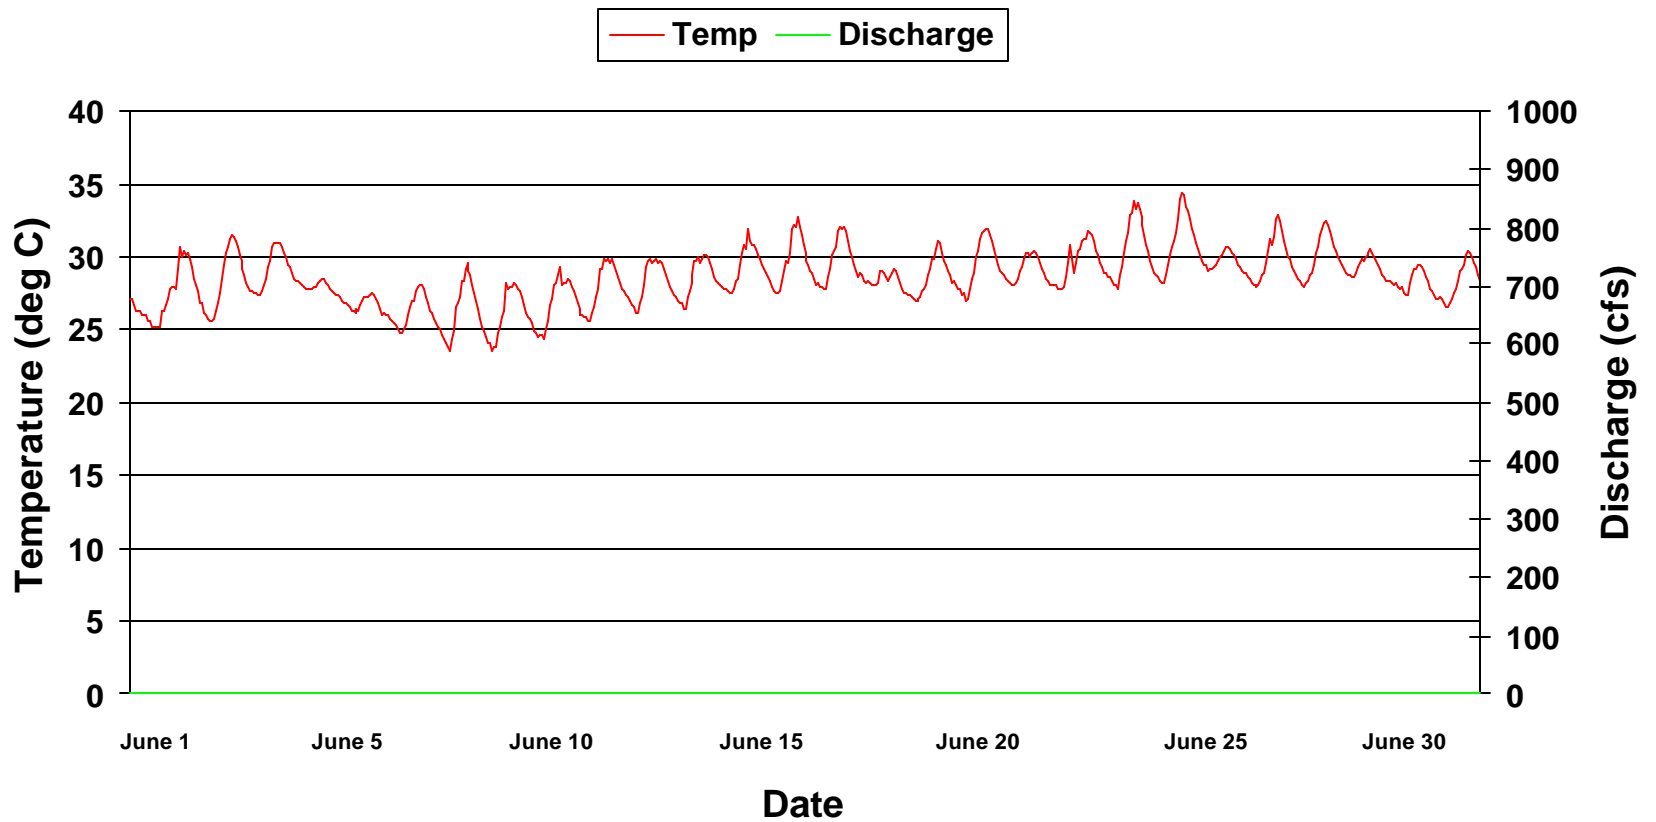

Temperature at Sod Farm On Weiss By-pass Reach June 2000