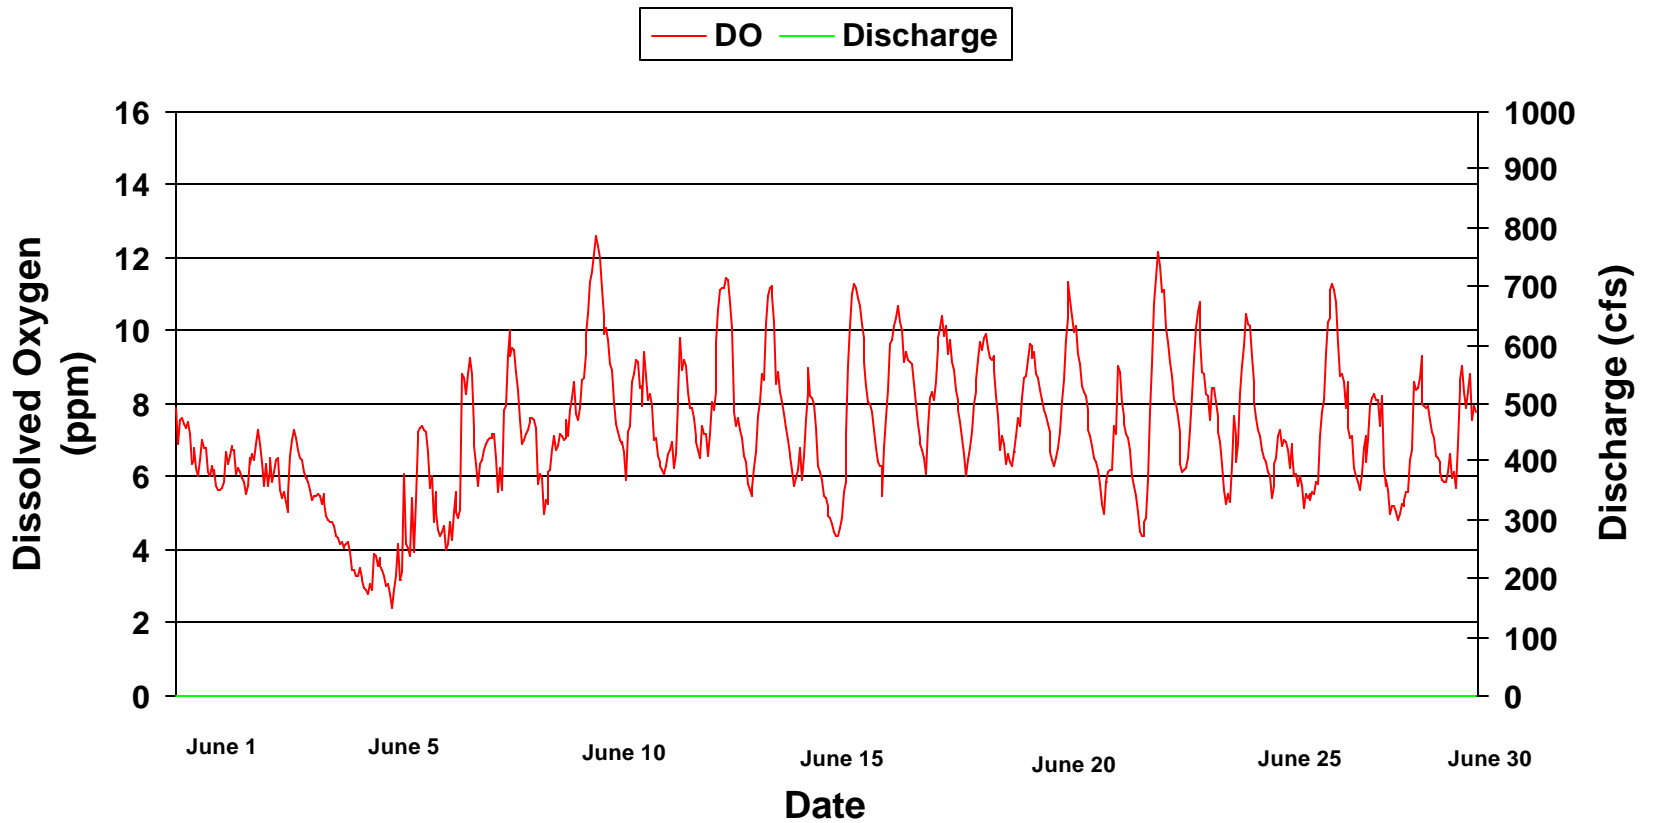

Dissolved Oxygen at Sod Farm On Weiss By-pass Reach June 2001