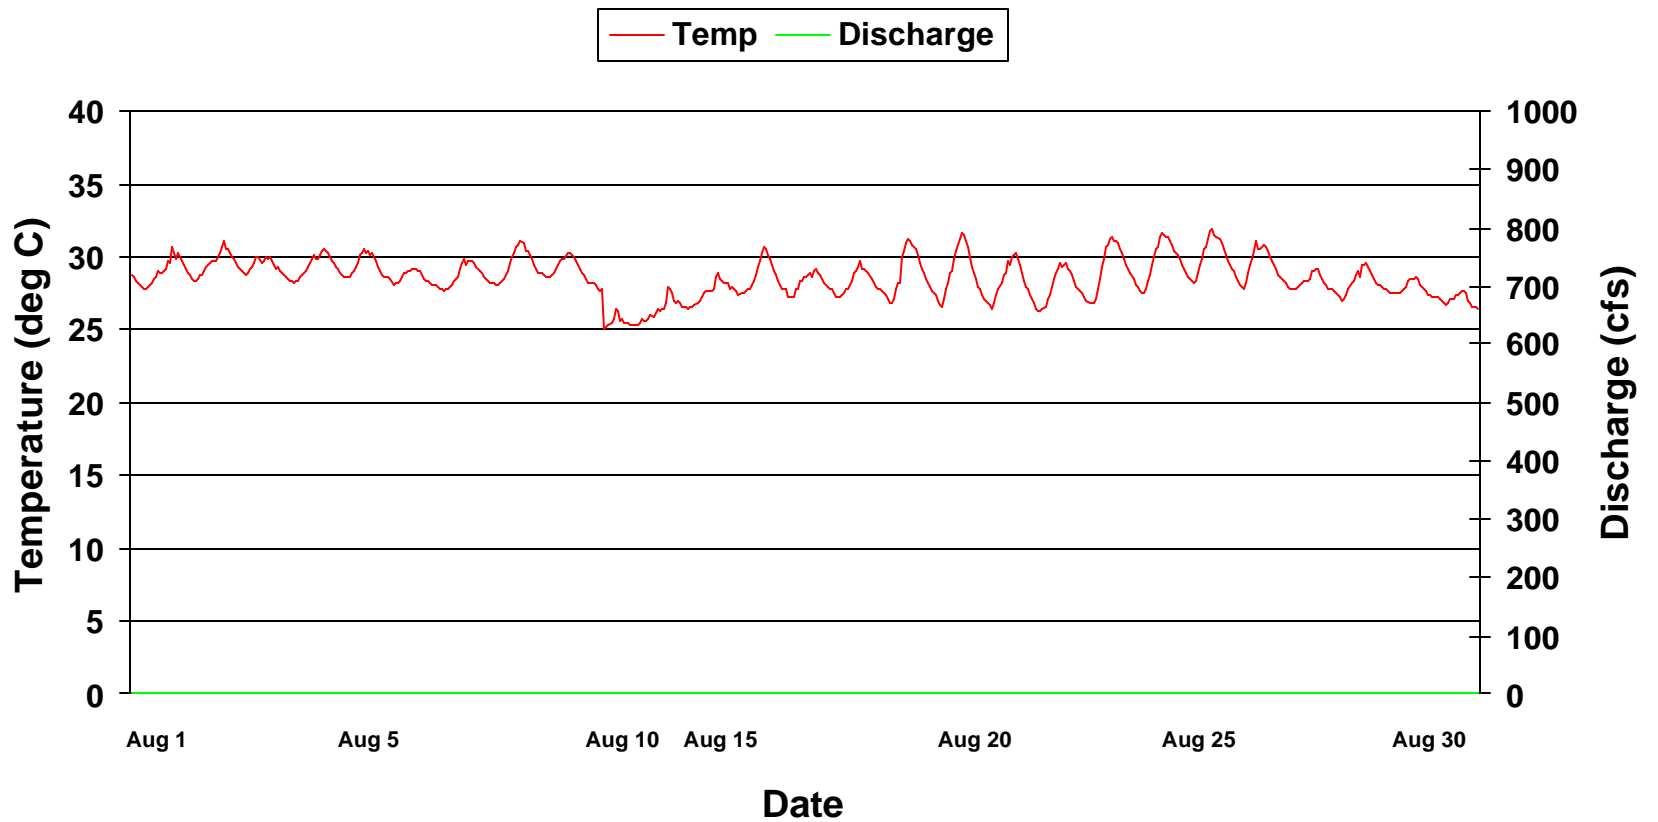

Temperature at Sod Farm On Weiss By-pass Reach August 2001