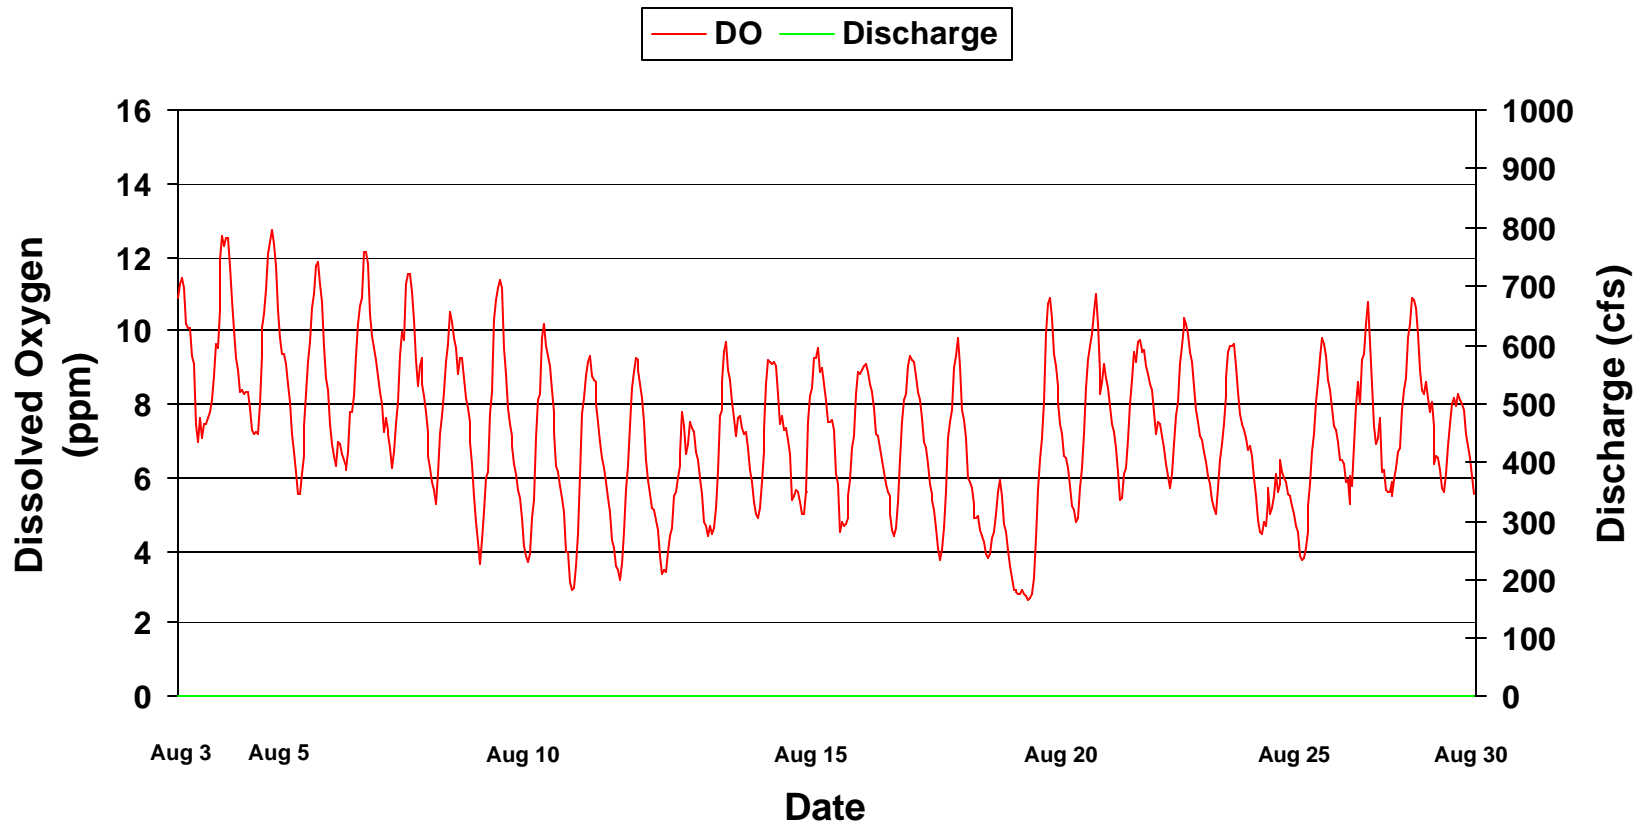

Dissolved Oxygen at Sod Farm On Weiss By-pass Reach August 2000