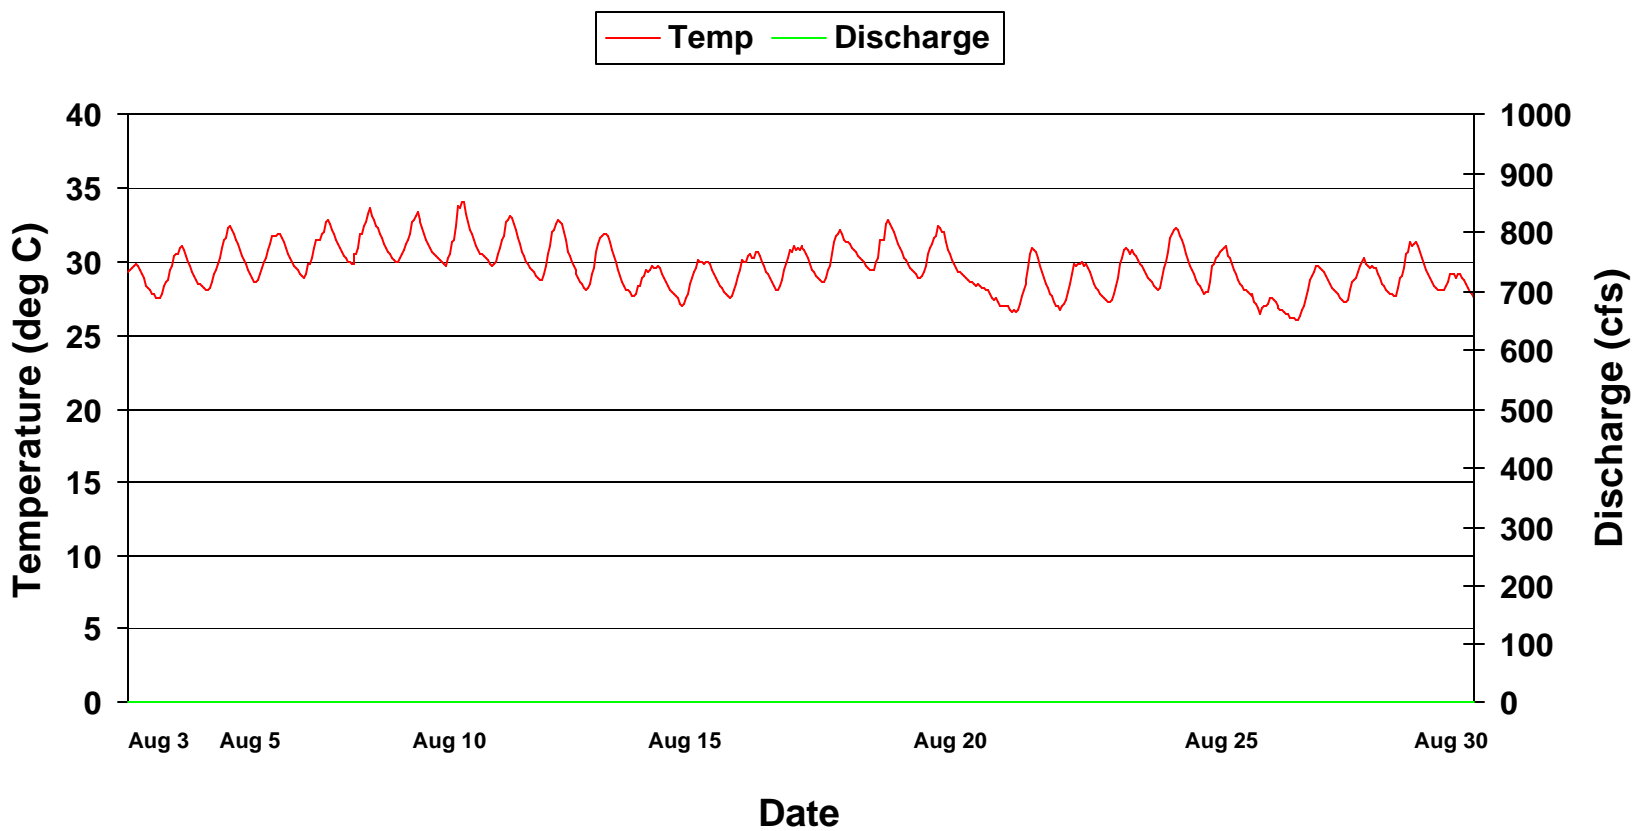

Temperature at Sod Farm On Weiss By-pass Reach May 2000

Temperature at Sod Farm On Weiss By-pass Reach June 2000

Temperature at Sod Farm On Weiss By-pass Reach July 2000

Temperature at Sod Farm On Weiss By-pass Reach August 2000