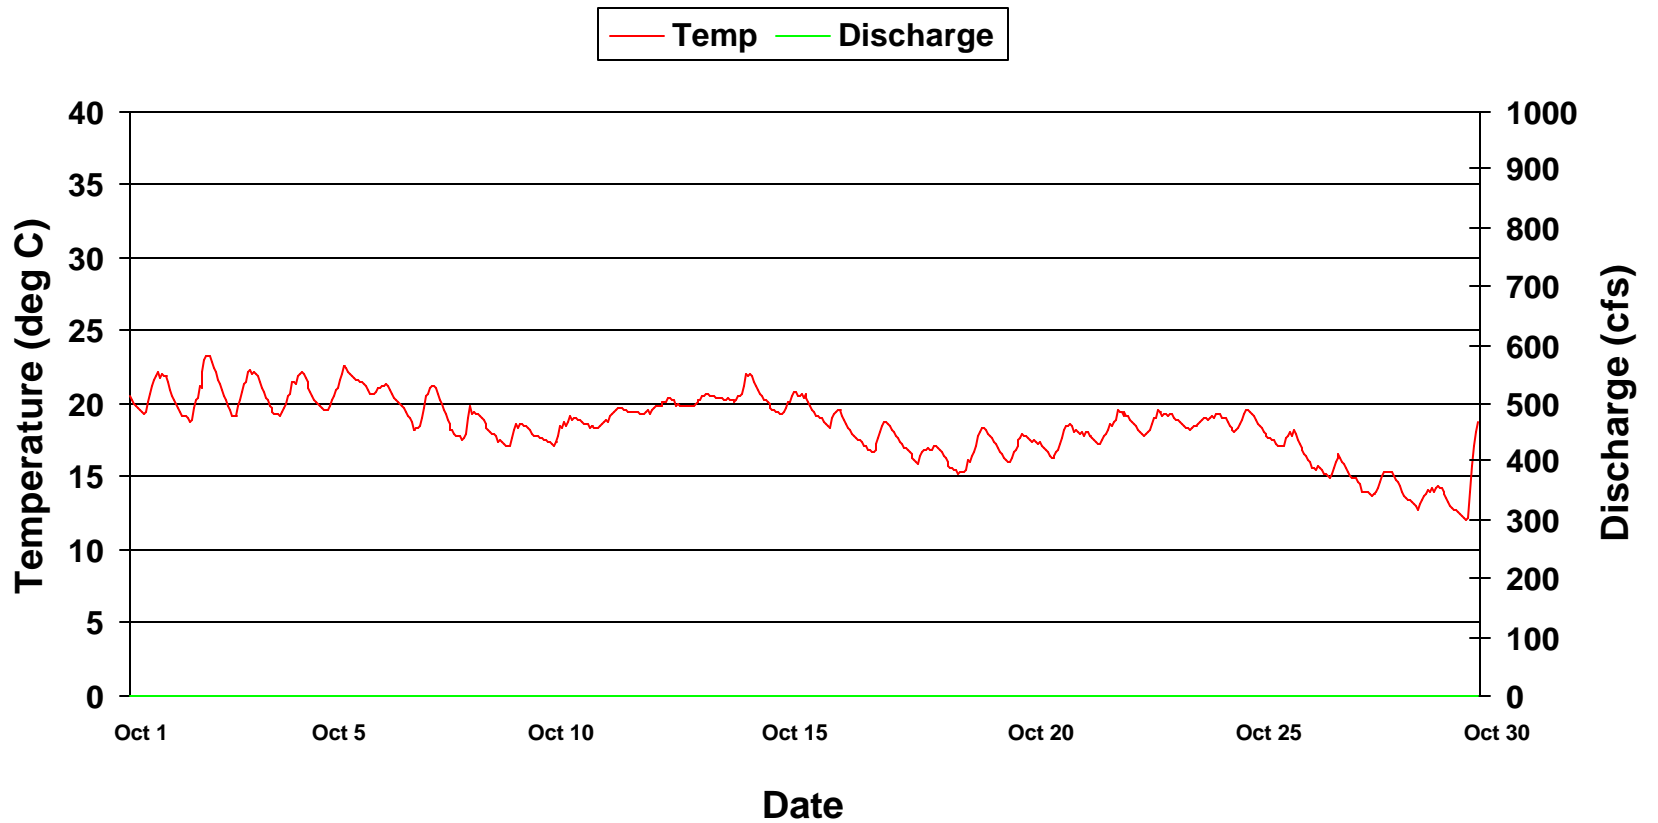

Temperature at Sod Farm On Weiss By-pass Reach October 2001