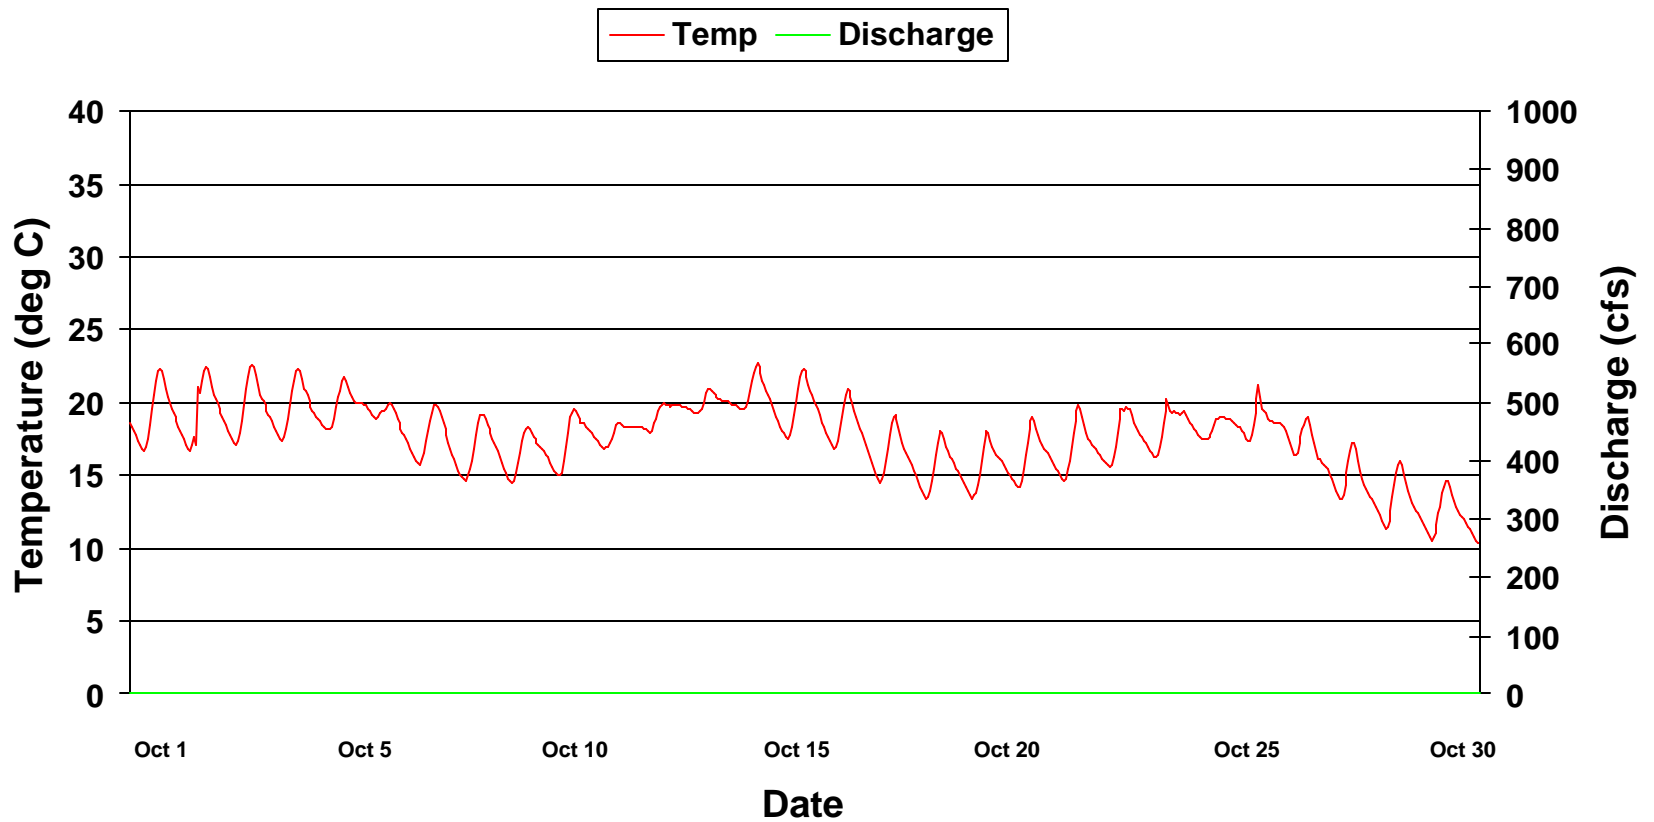

Temperature at Catfish Farm On Weiss By-pass Reach October 2001