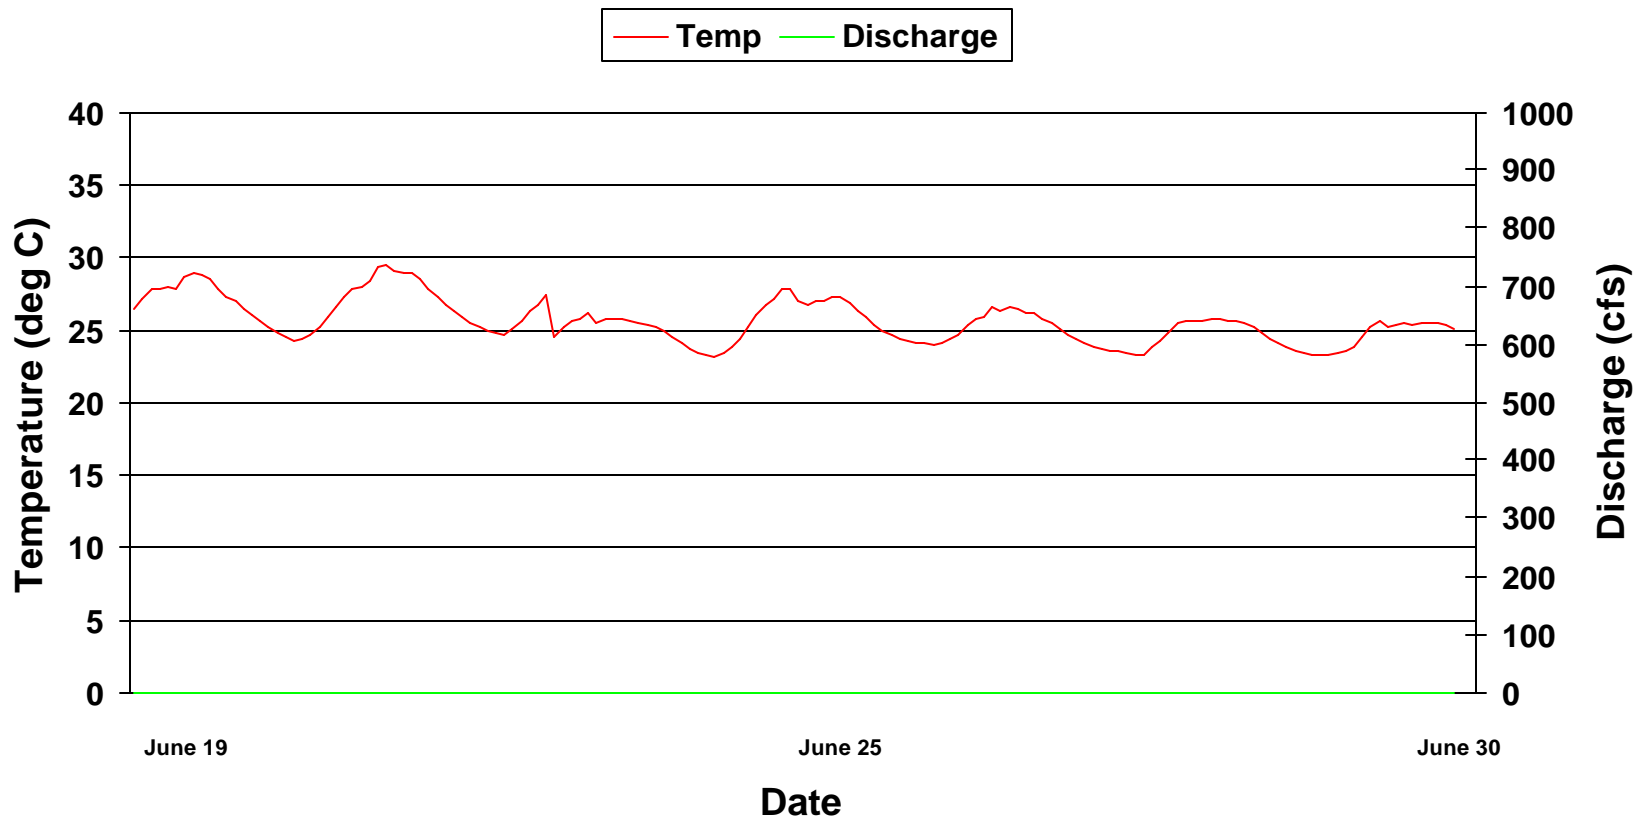

Temperature at Catfish Farm On Weiss By-pass Reach August 2000

Temperature at Catfish Farm On Weiss By-pass Reach September 2000

Temperature at Catfish Farm On Weiss By-pass Reach October 2000

Temperature at Catfish Farm On Weiss By-pass Reach June 2001