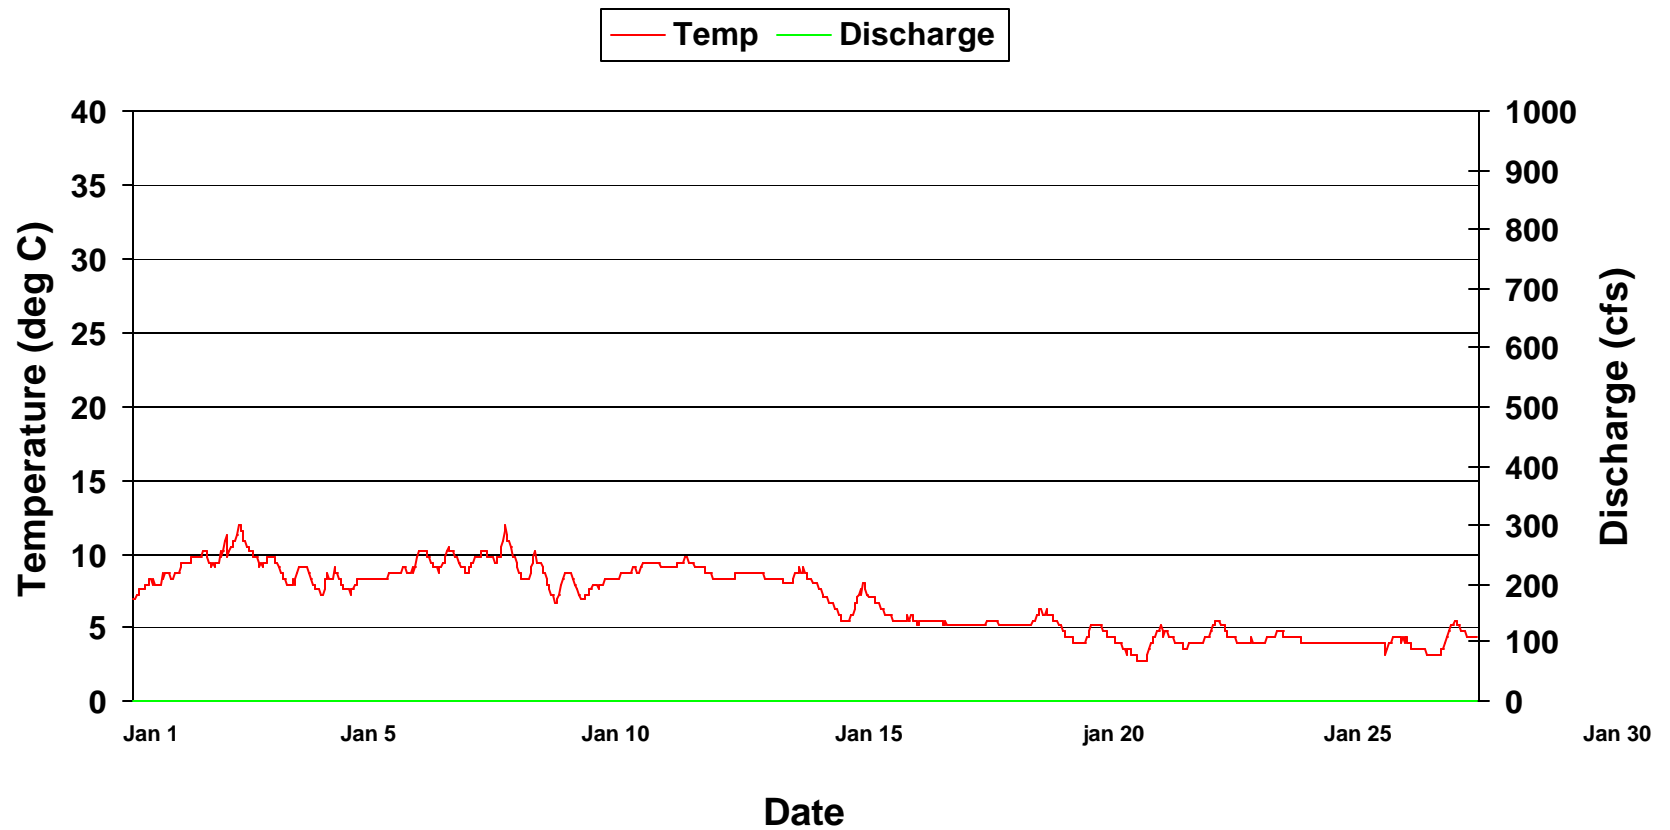

Temperature at Sod Farm On Weiss By-pass Reach January 2000