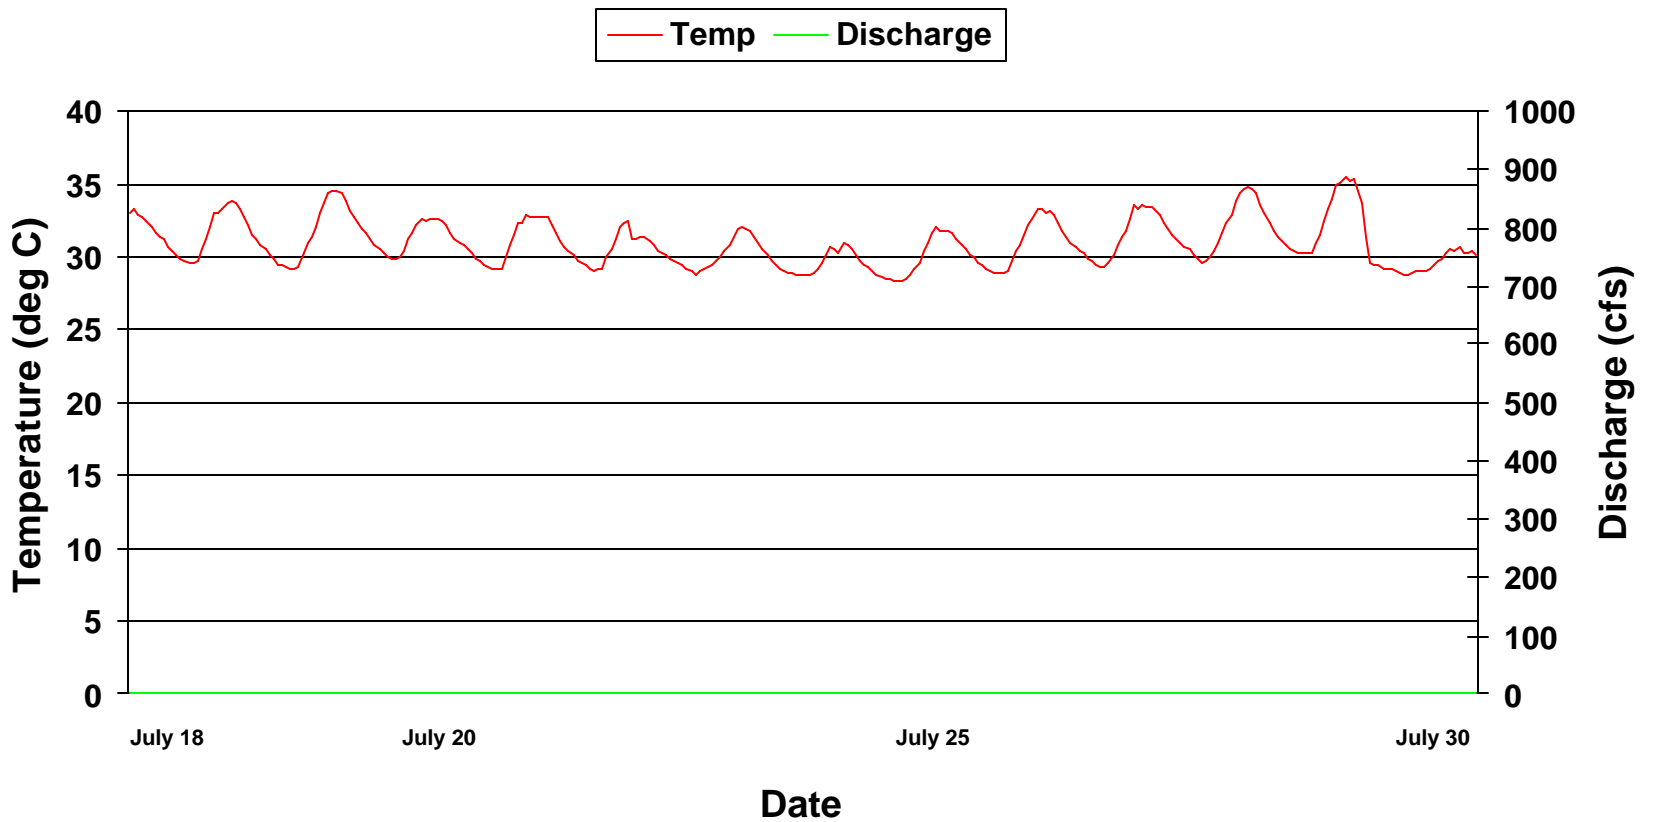

Temperature at Sod Farm On Weiss By-pass Reach July 2002