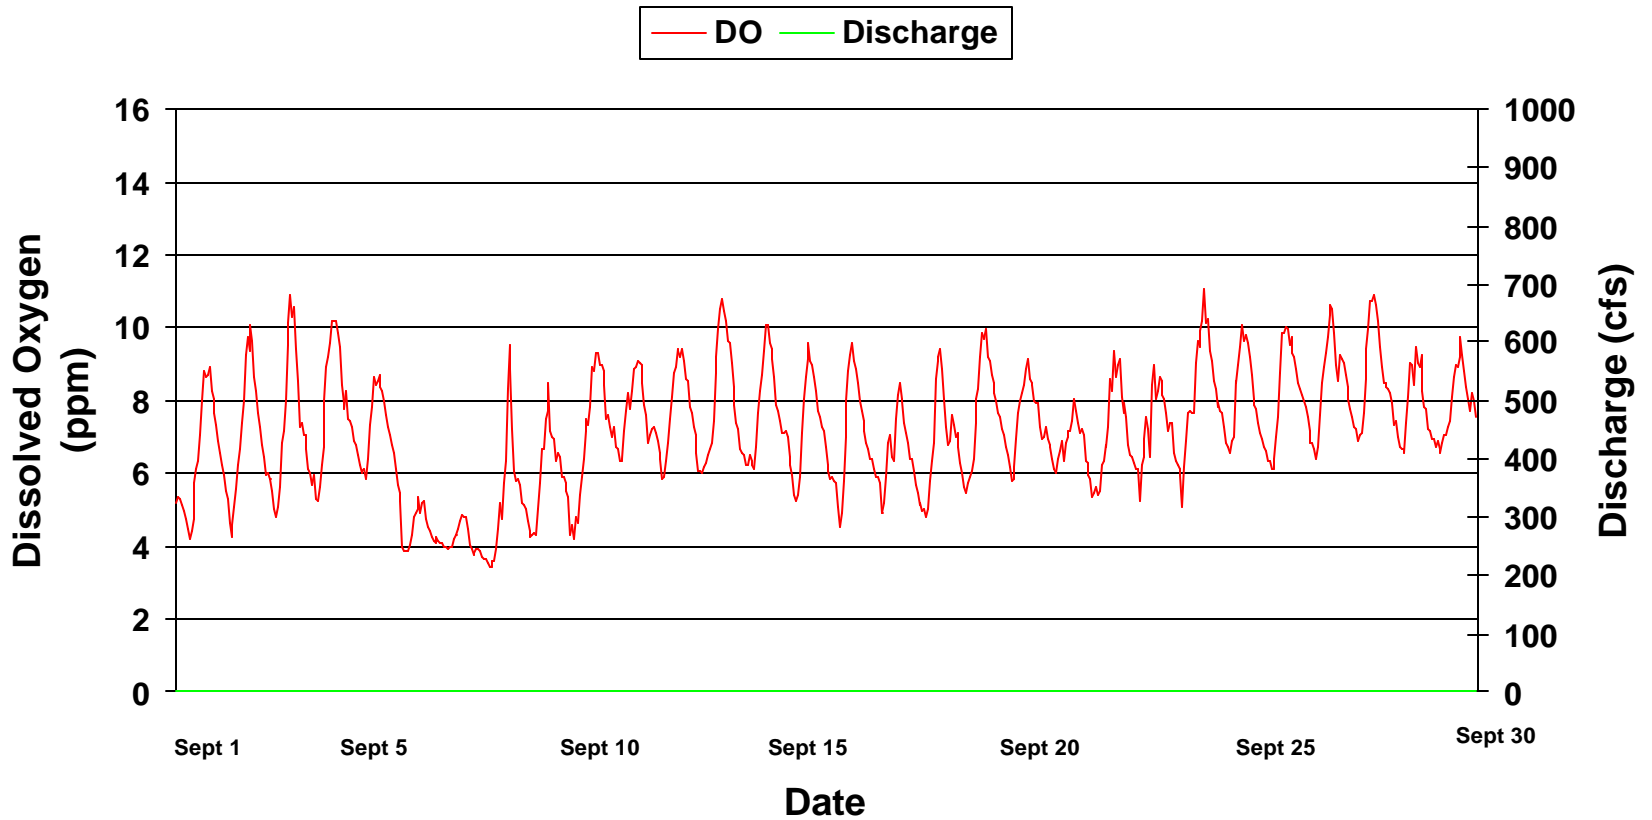

Dissolved Oxygen at Sod Farm On Weiss By-pass Reach July 2000

Dissolved Oxygen at Sod Farm On Weiss By-pass Reach August 2000

Dissolved Oxygen at Sod Farm

On Weiss By-pass Reach

September 2000

Dissolved Oxygen at Sod Farm