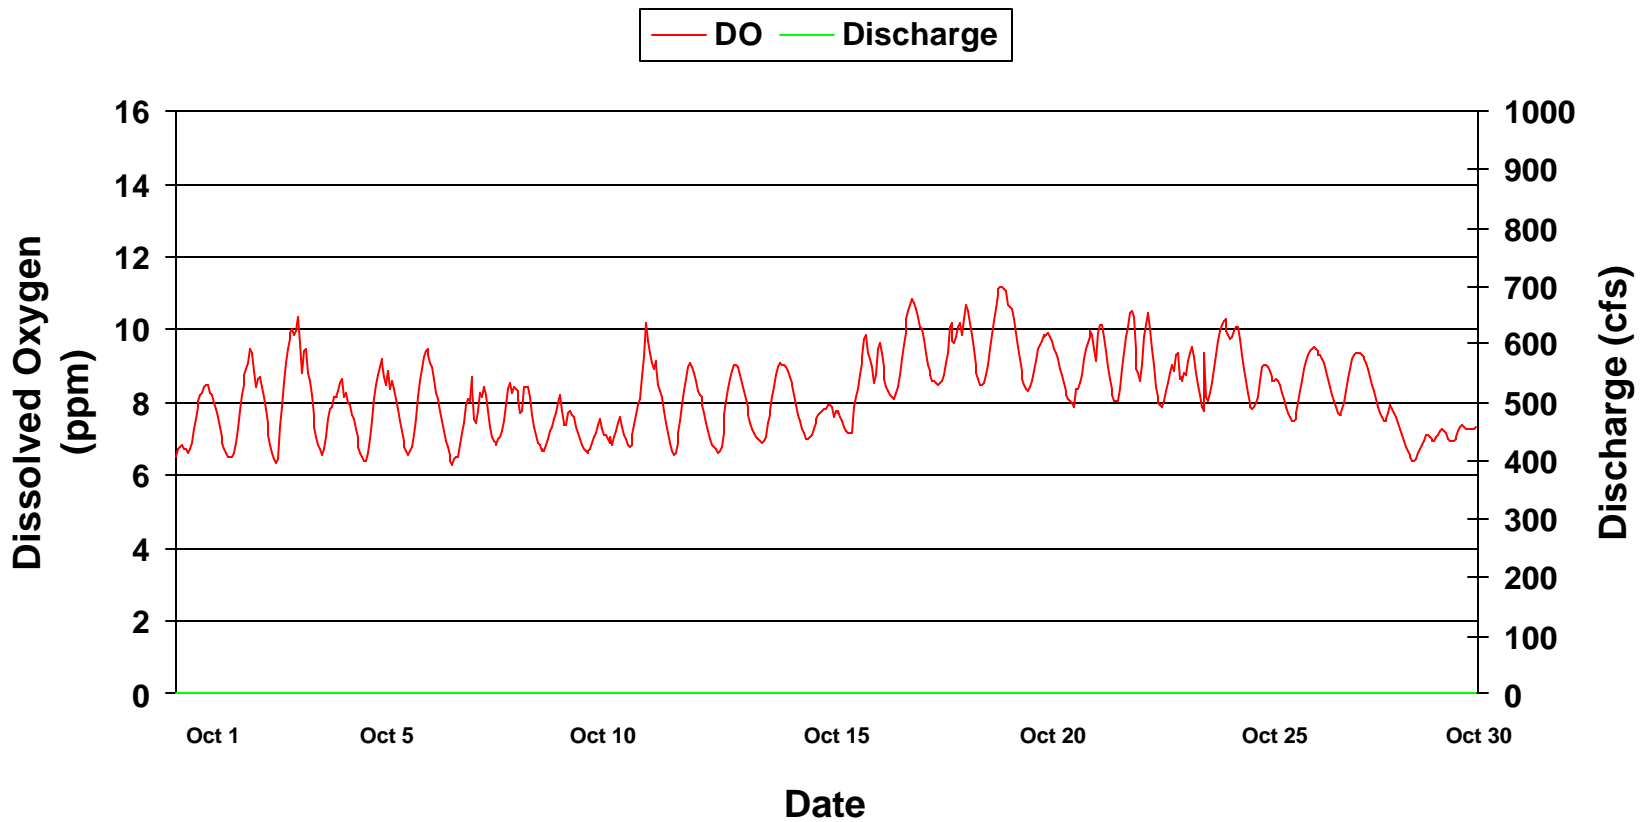

Dissolved Oxygen at Catfish Farm On Weiss By-pass Reach October 2002