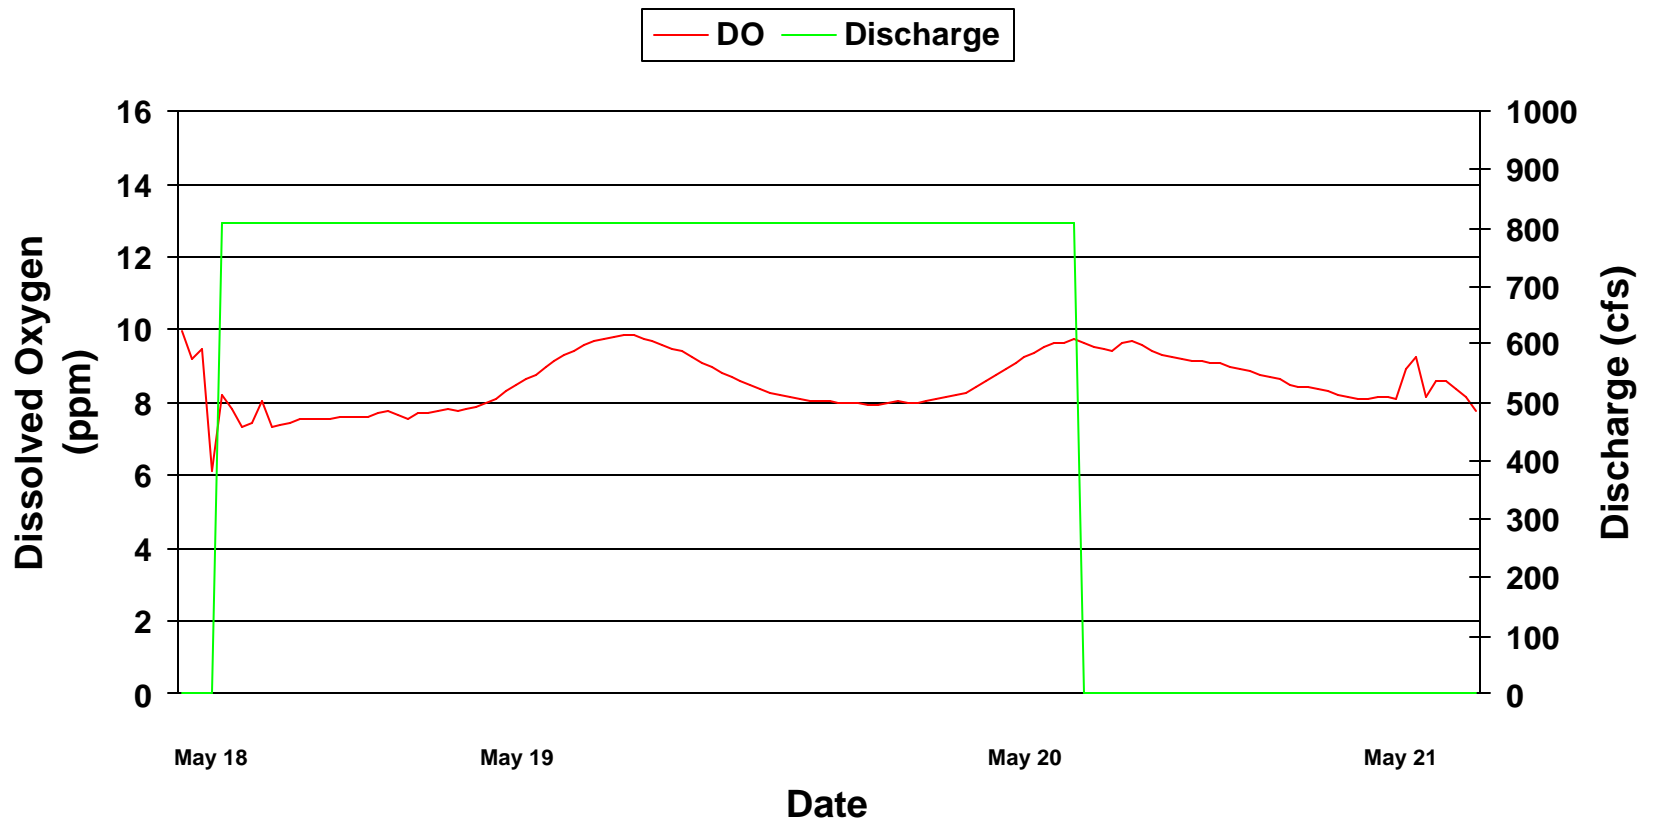

Dissolved Oxygen at Sod Farm

On Weiss By-pass Reach

September 2001

Dissolved Oxygen at Sod Farm

On Weiss By-pass Reach

October 2001

Dissolved Oxygen at Sod Farm On Weiss By-pass Reach May 2002

Dissolved Oxygen at Sod Farm On Weiss By-pass Reach June 2002