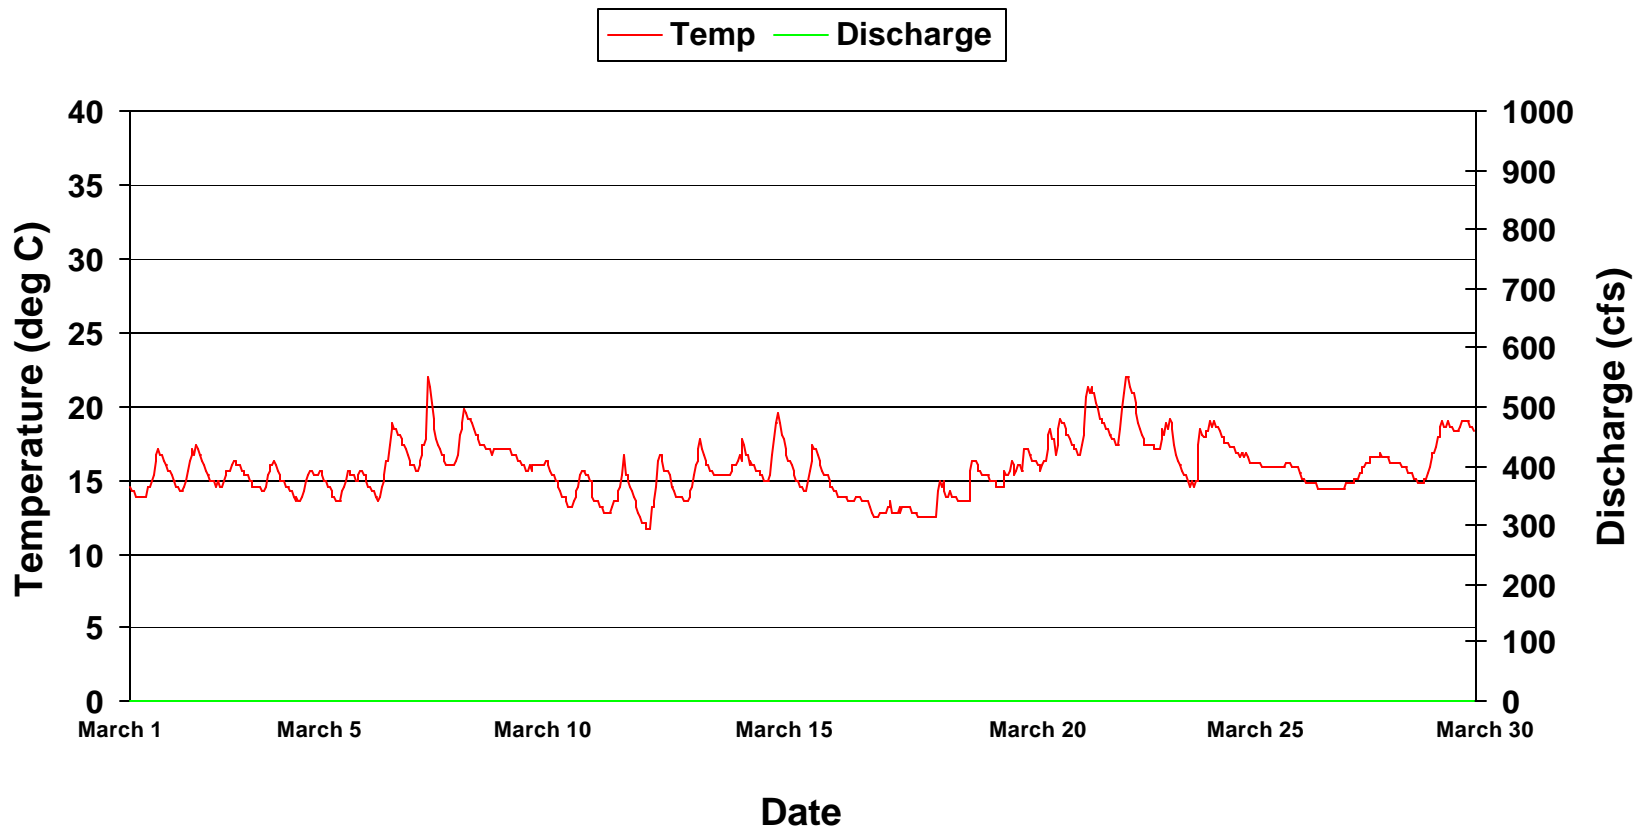

Temperature at Sod Farm On Weiss By-pass Reach March 2000