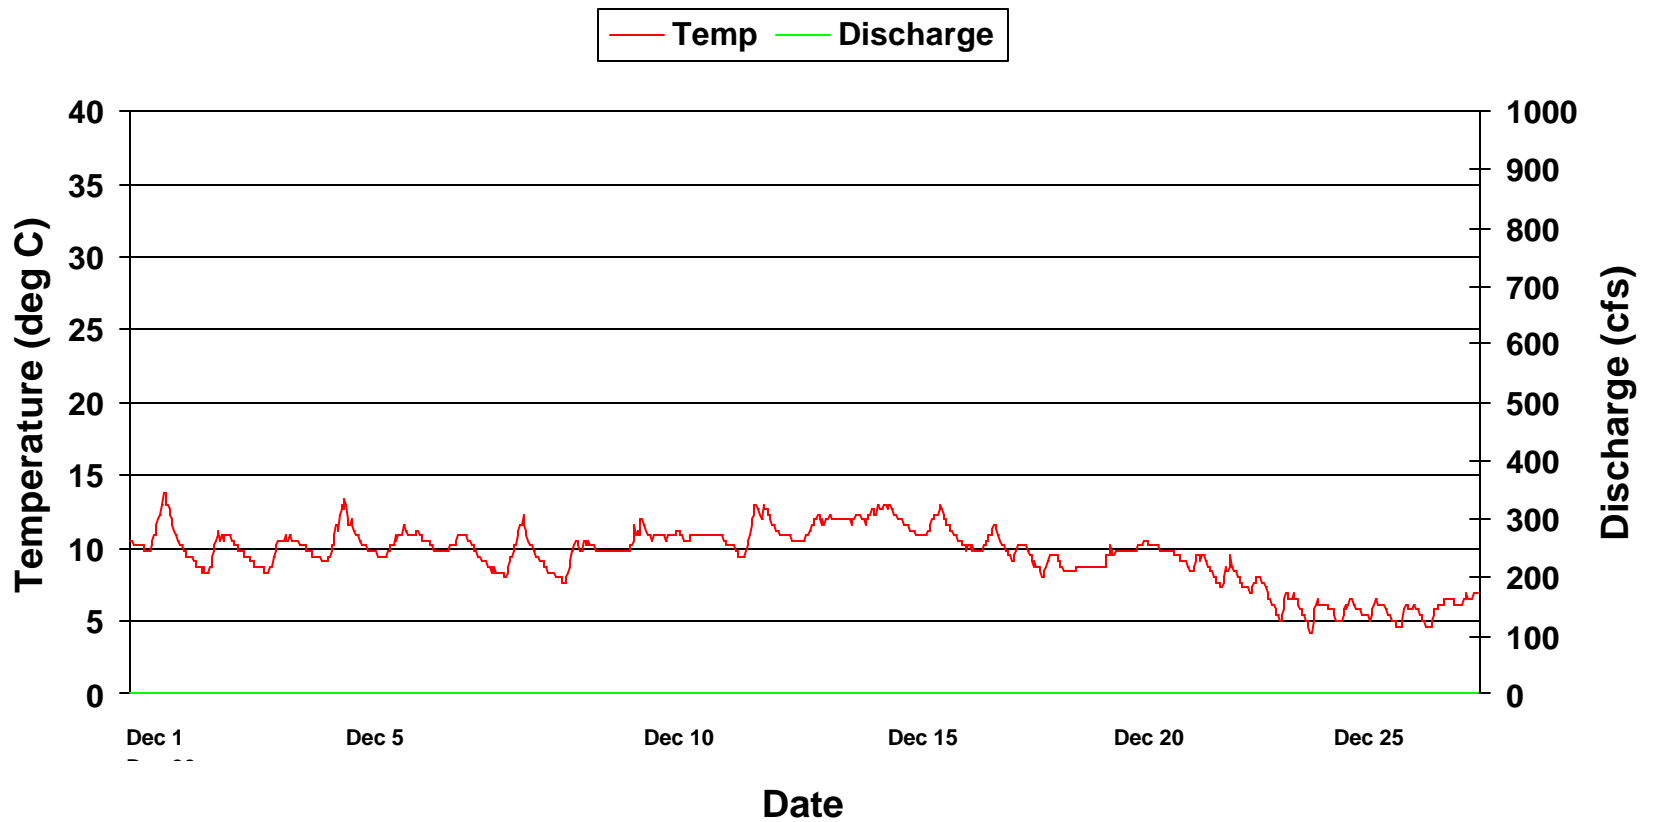

Temperature at Sod Farm On Weiss By-pass Reach September 1999

Temperature at Sod Farm On Weiss By-pass Reach October 1999

Temperature at Sod Farm On Weiss By-pass Reach November 1999

Temperature at Sod Farm On Weiss By-pass Reach December 1999