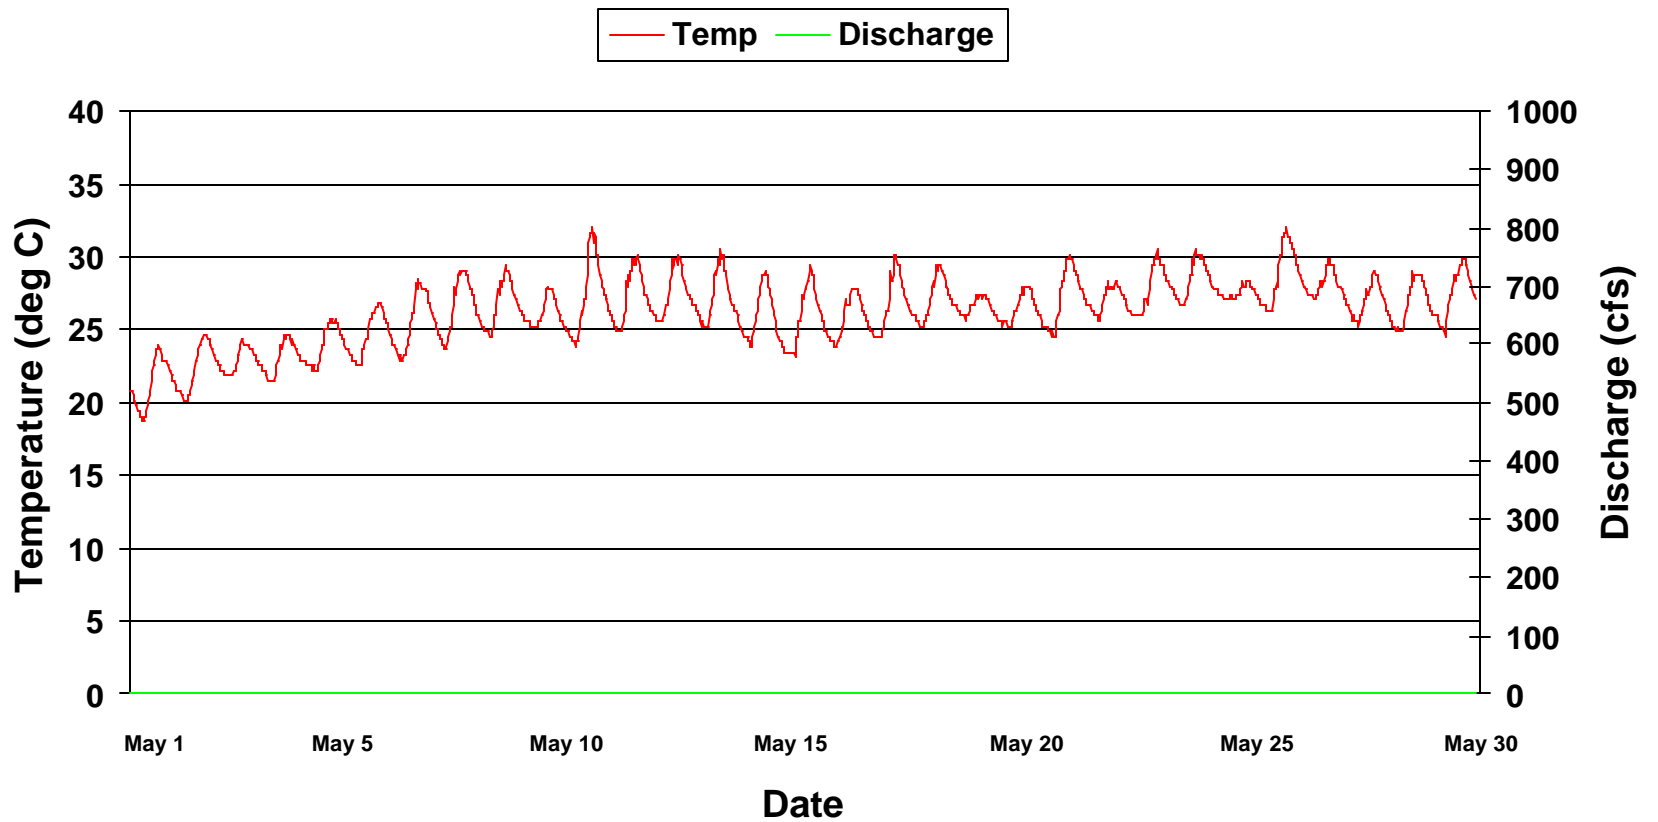

Temperature at Sod Farm On Weiss By-pass Reach May 2000