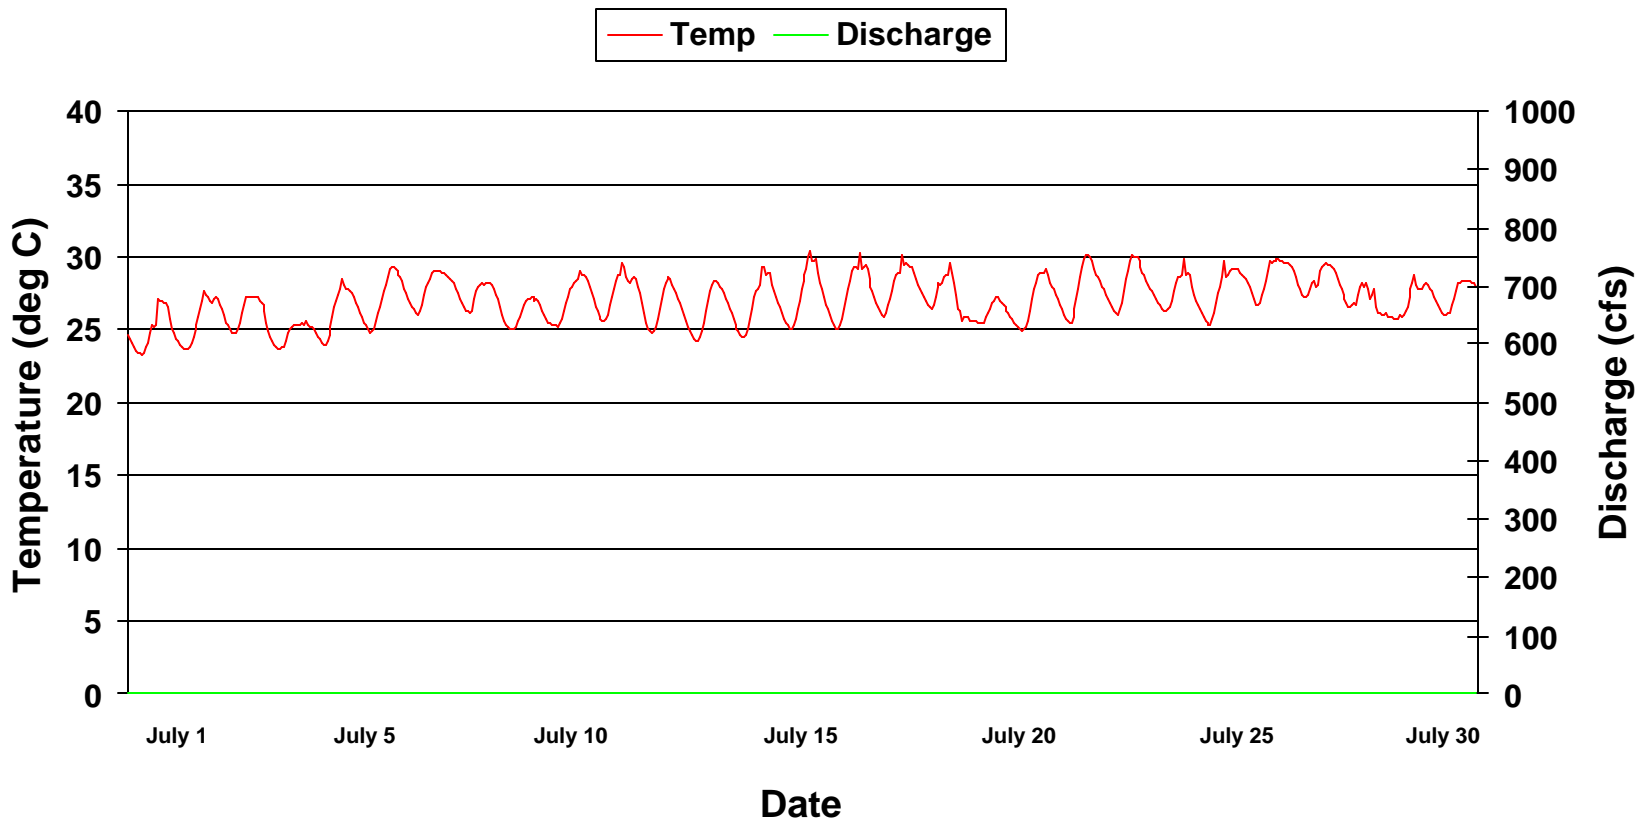

Temperature at Catfish Farm On Weiss By-pass Reach July 2001