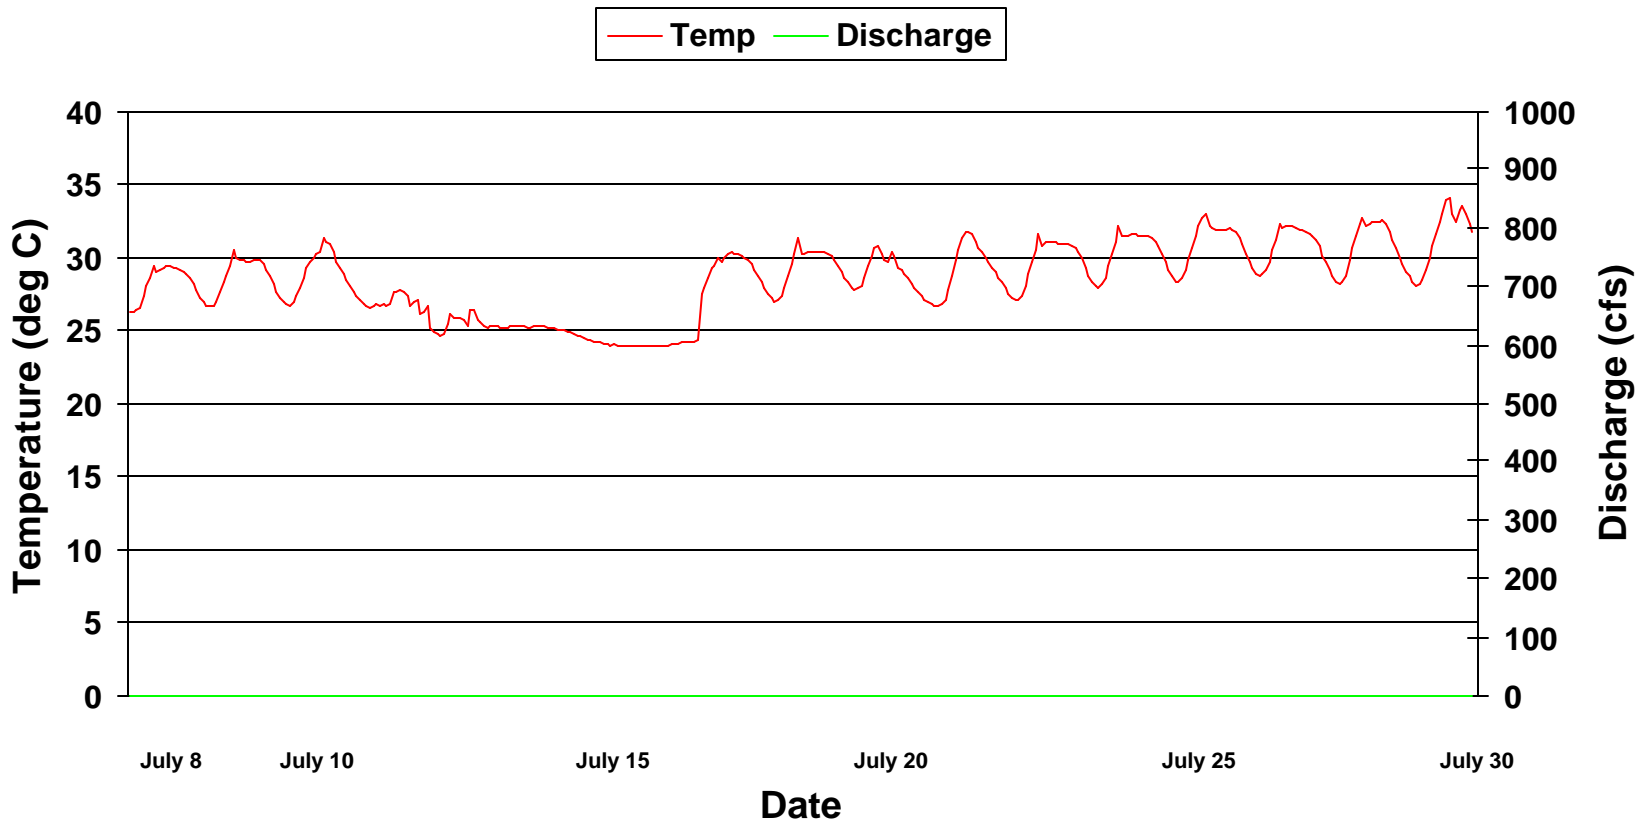

Dissolved Oxygen at Catfish Farm On Weiss By-pass Reach September 2002

Dissolved Oxygen at Catfish Farm On Weiss By-pass Reach October 2002

Temperature at Catfish Farm On Weiss By-pass Reach June 1999

Temperature at Catfish Farm On Weiss By-pass Reach July 1999