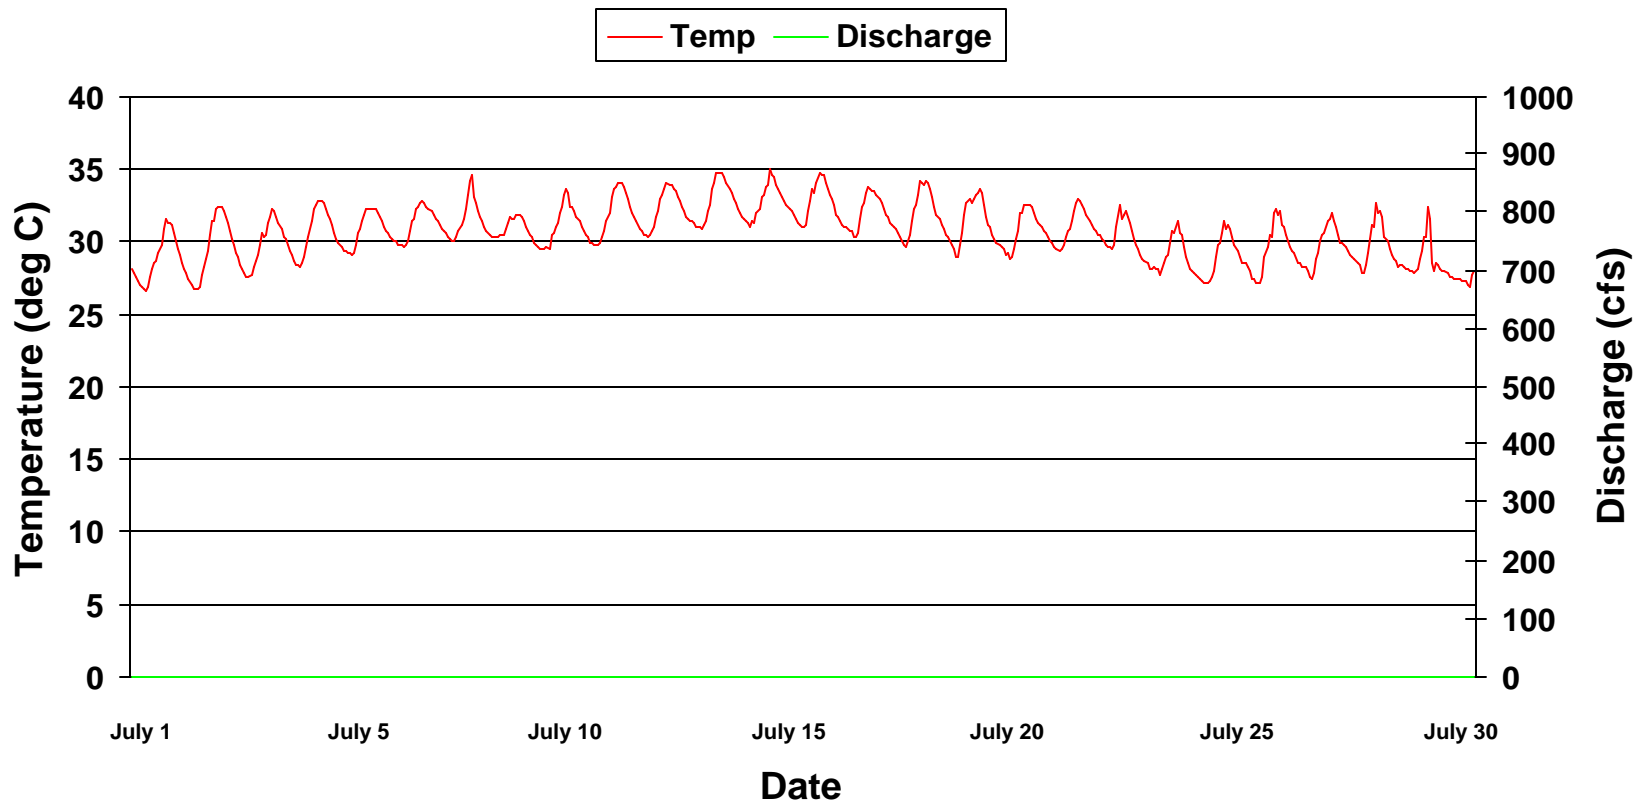

Temperature at Sod Farm On Weiss By-pass Reach July 2000