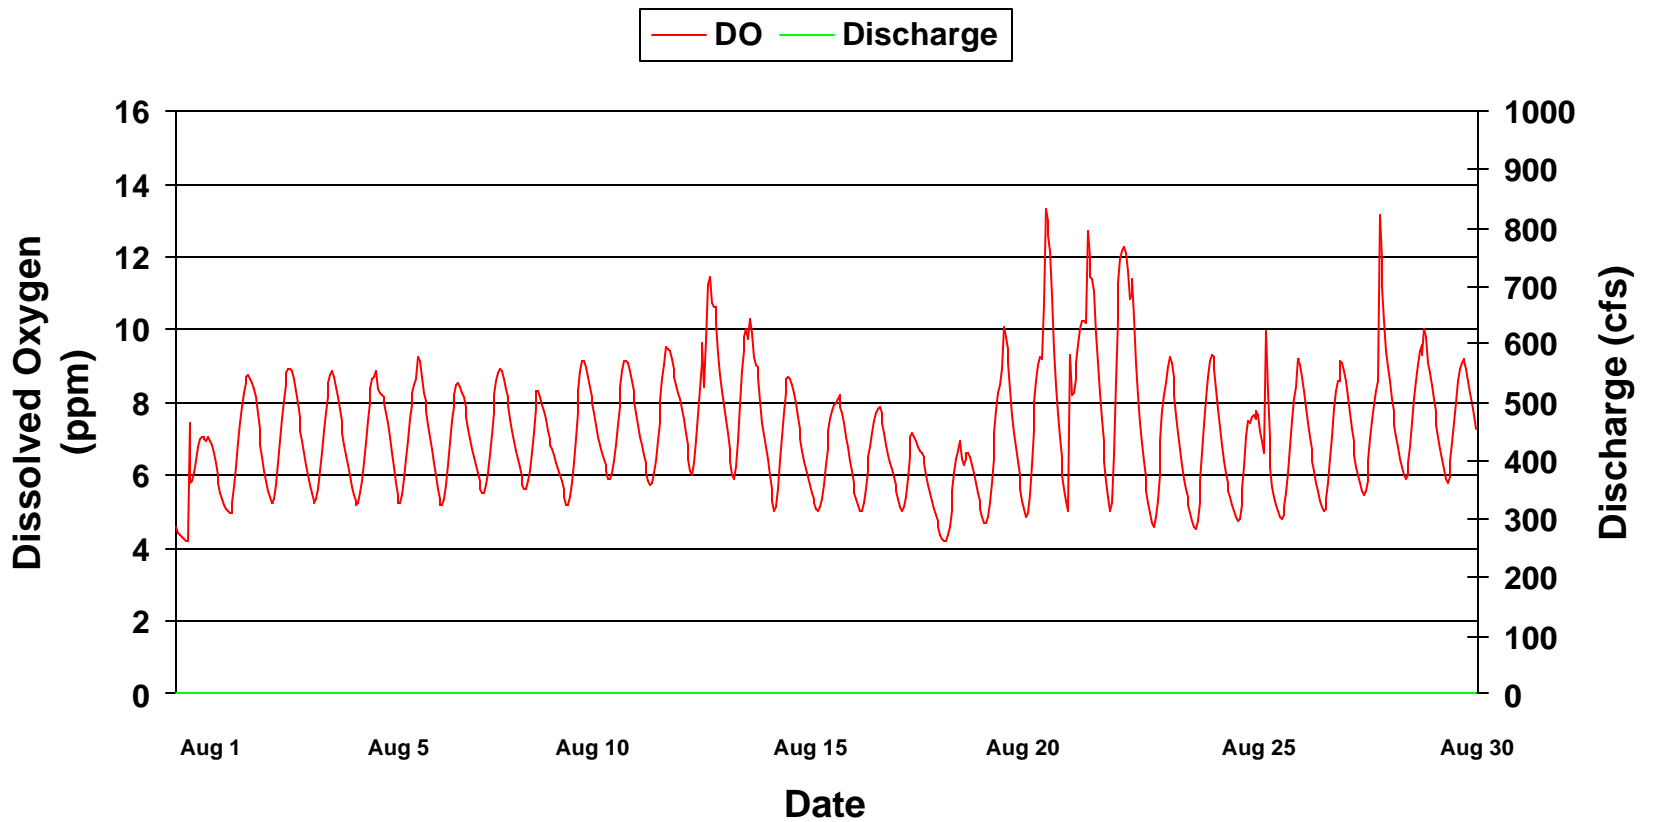

Dissolved Oxygen at Catfish Farm On Weiss By-pass Reach October 2001

Dissolved Oxygen at Catfish Farm On Weiss By-pass Reach June 2002

Dissolved Oxygen at Catfish Farm On Weiss By-pass Reach July 2002

Dissolved Oxygen at Catfish Farm On Weiss By-pass Reach August 2002