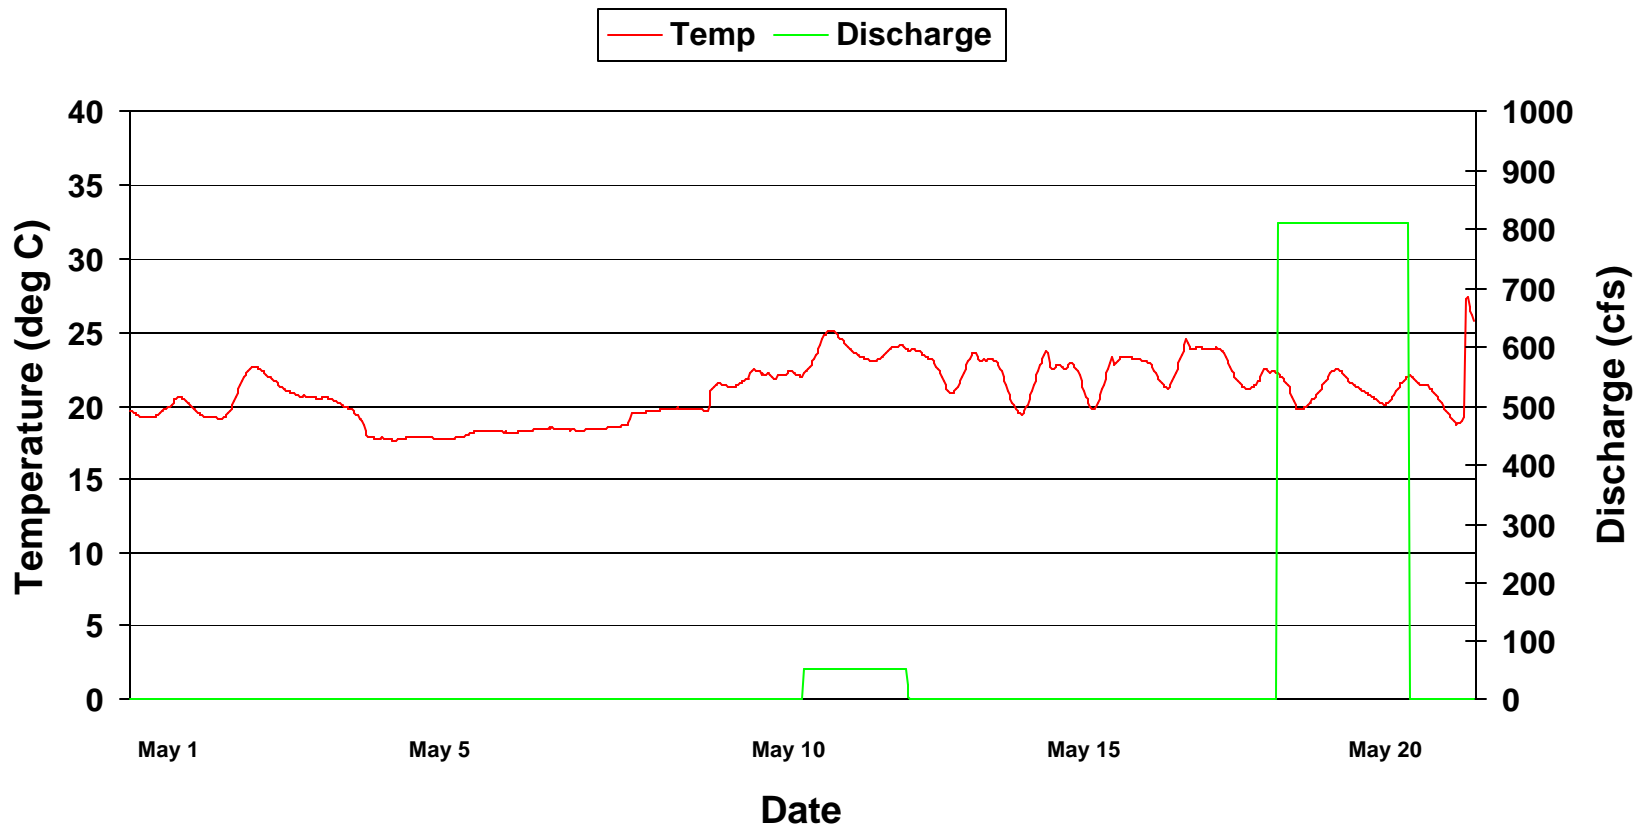

Temperature at Catfish Farm On Weiss By-pass Reach May 2002