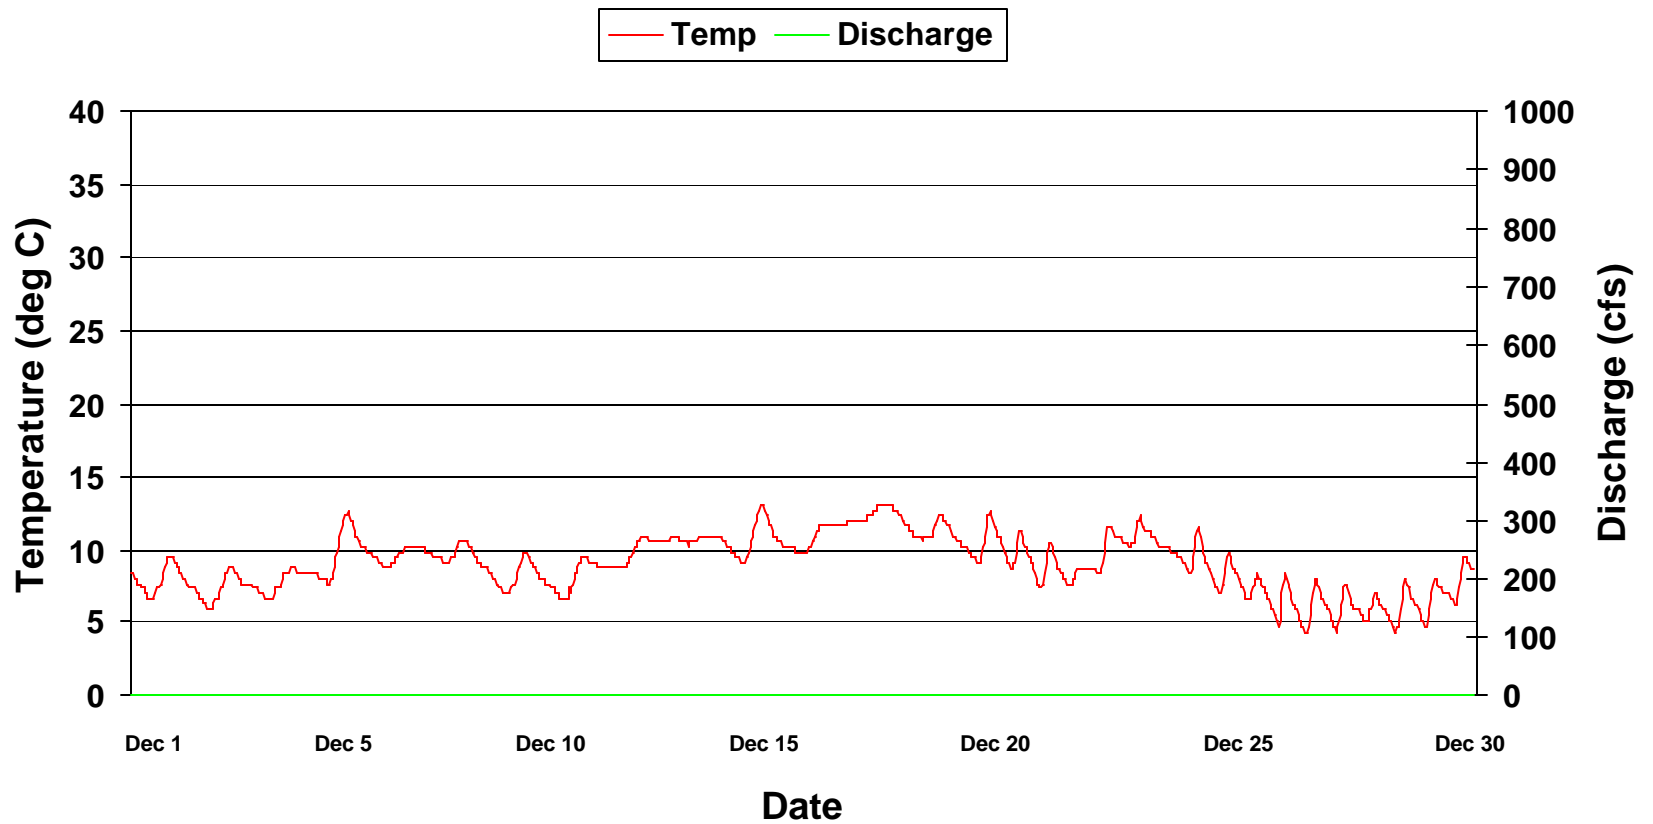

Temperature at Catfish Farm On Weiss By-pass Reach December 1999