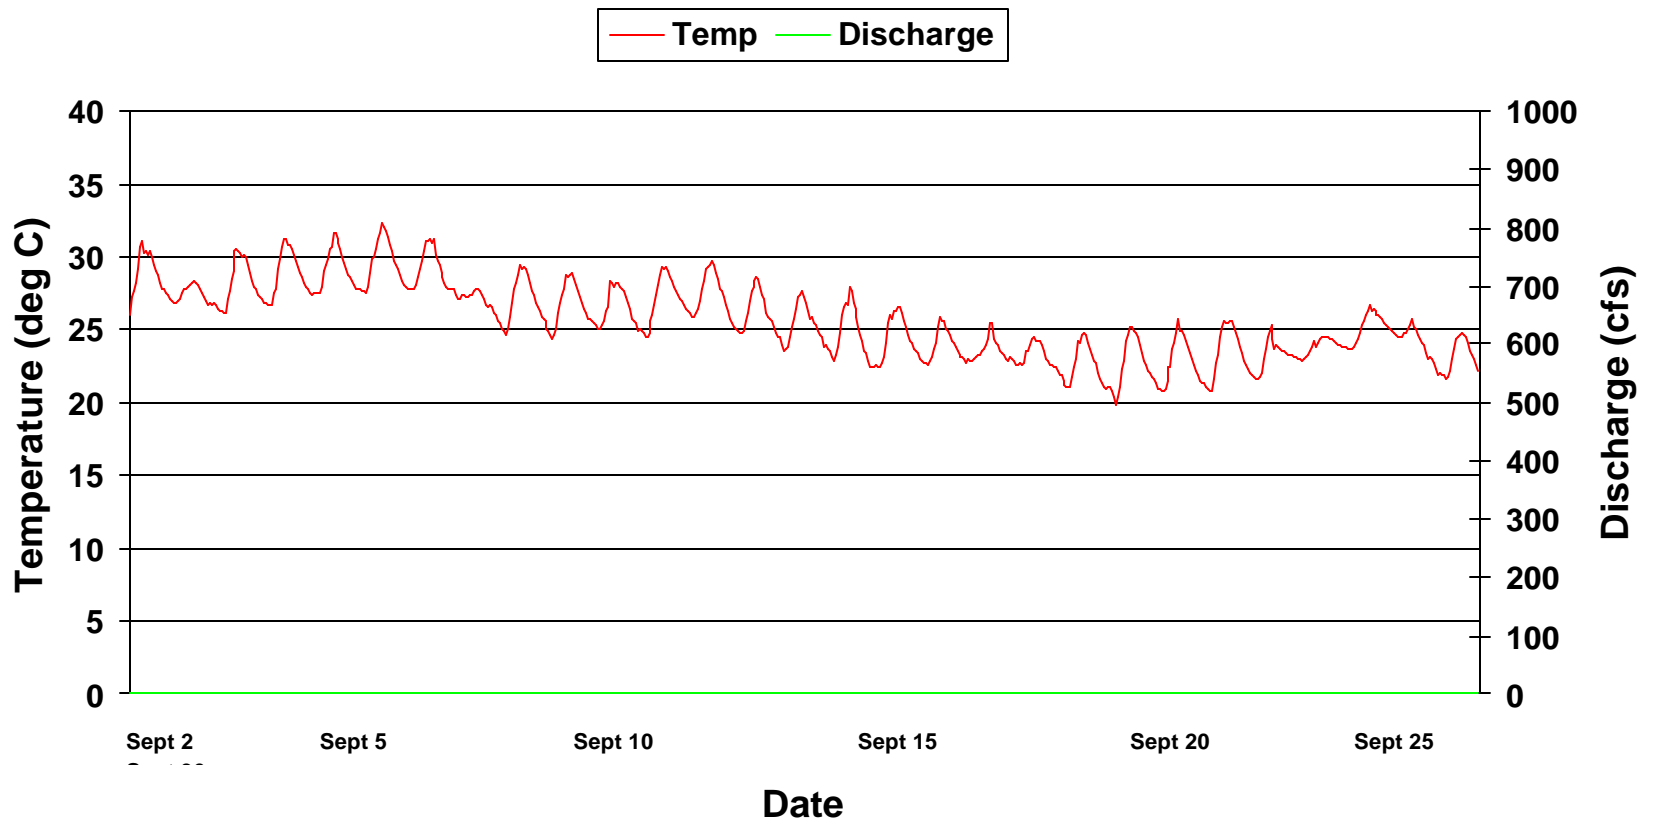

Temperature at Sod Farm On Weiss By-pass Reach September 1999