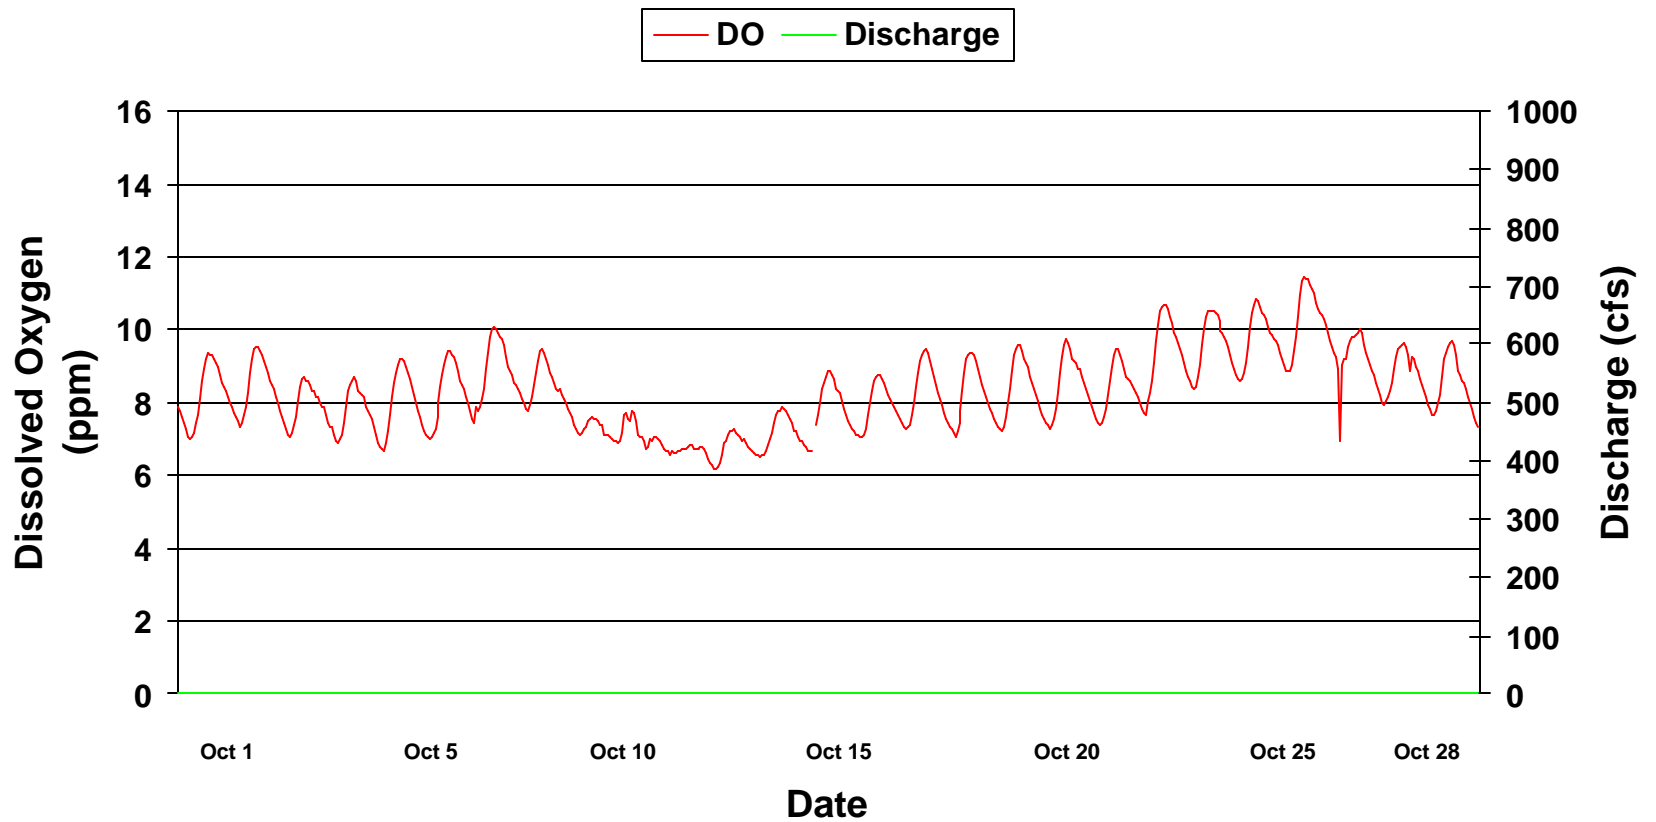

Dissolved Oxygen at Catfish Farm On Weiss By-pass Reach October 1999