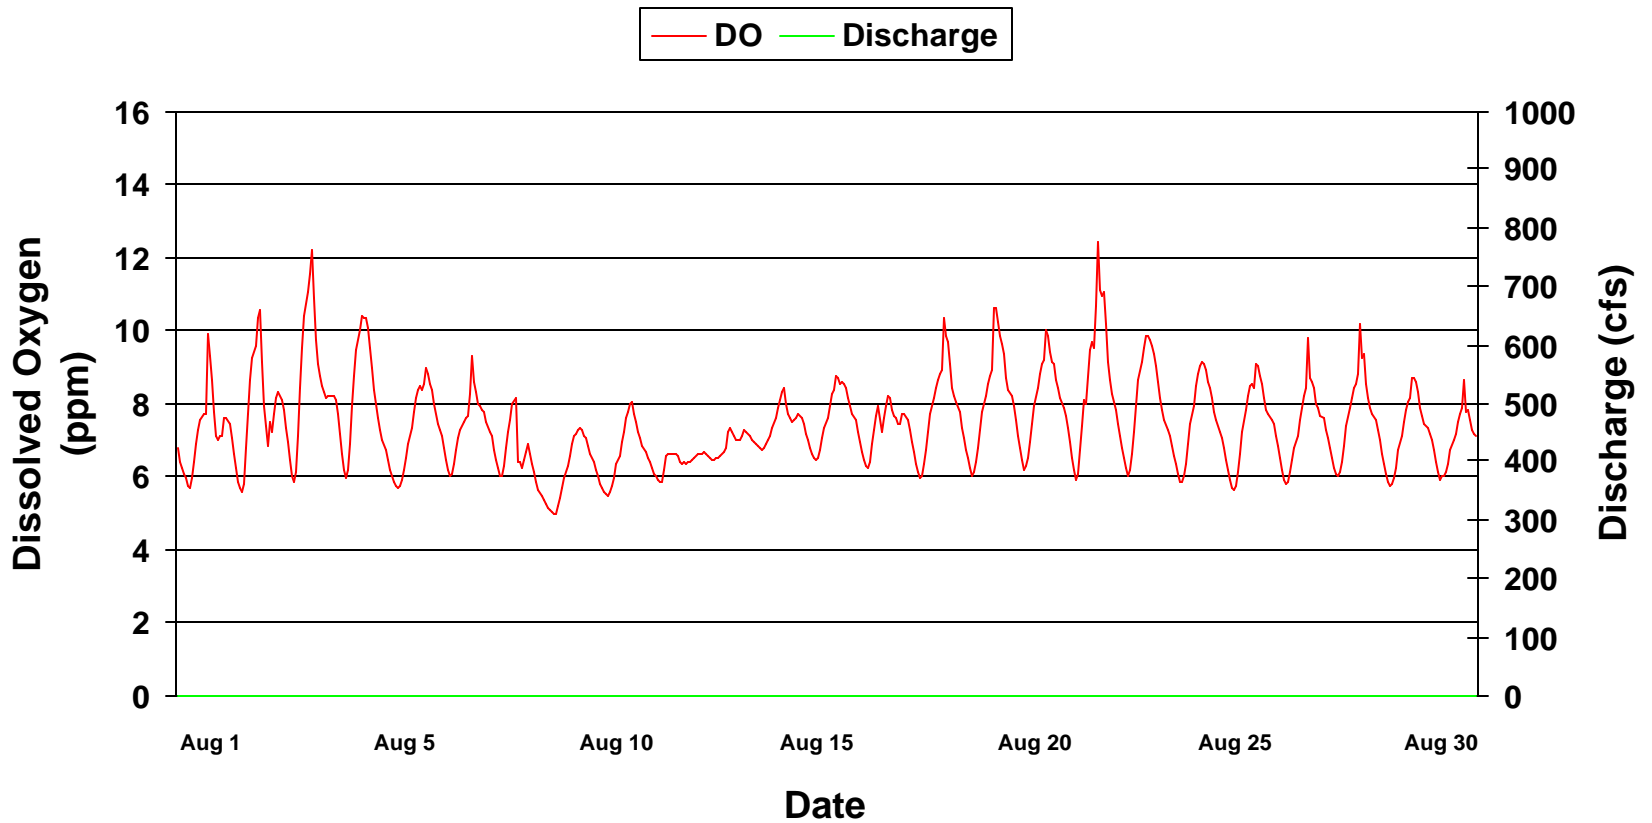

Dissolved Oxygen at Catfish Farm On Weiss By-pass Reach August 2001