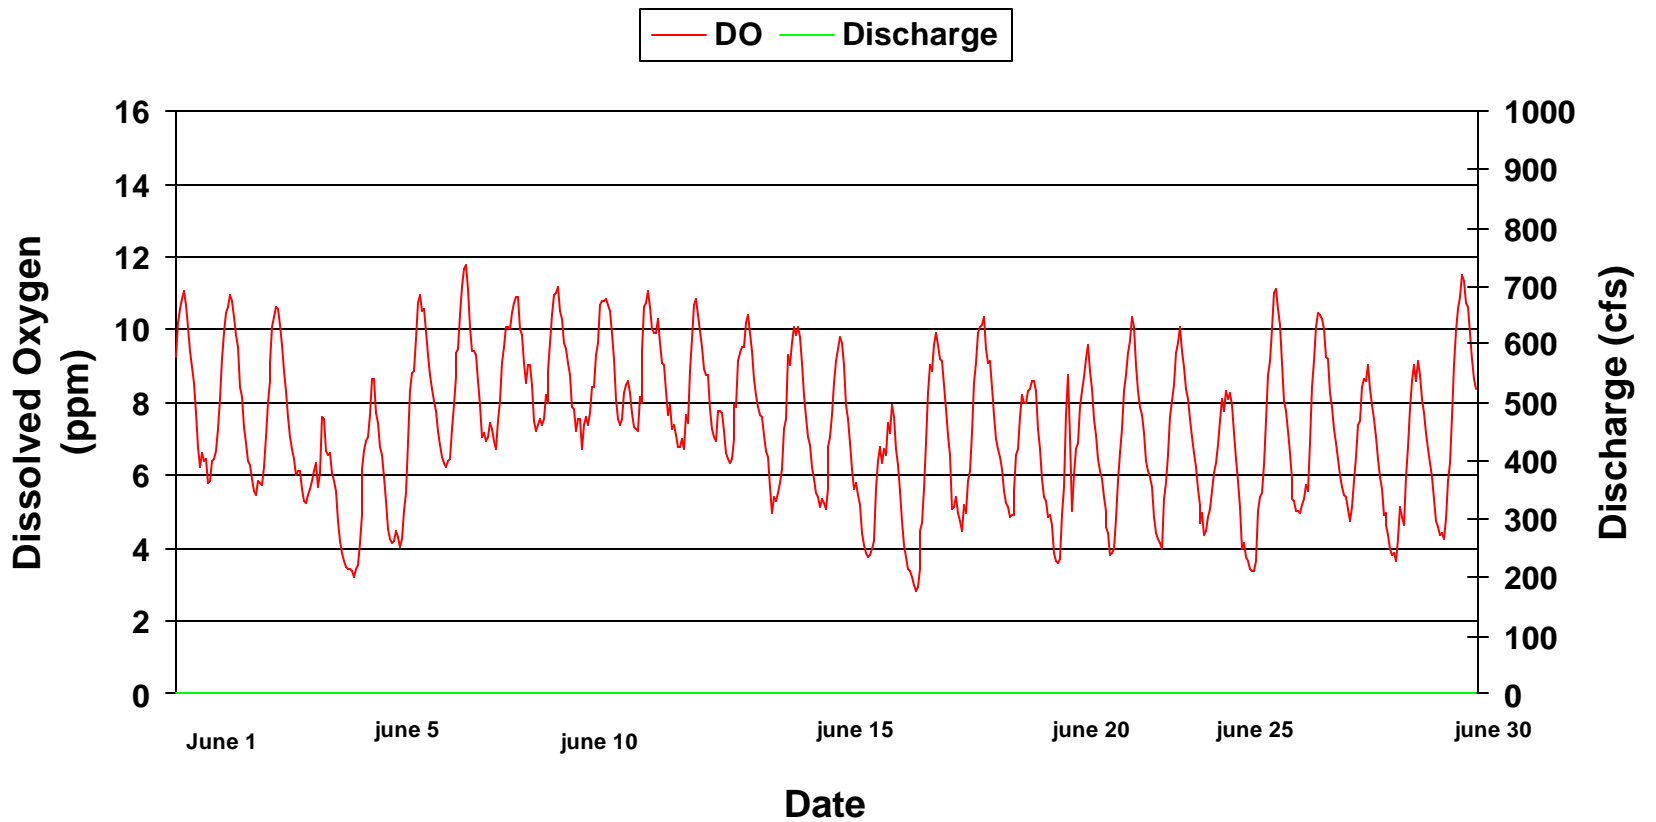

Dissolved Oxygen at Sod Farm On Weiss By-pass Reach August 1999

Dissolved Oxygen at Sod Farm

On Weiss By-pass Reach

September 1999

Dissolved Oxygen at Sod Farm

On Weiss By-pass Reach

October 1999

Dissolved Oxygen at Sod Farm On Weiss By-pass Reach June 2000