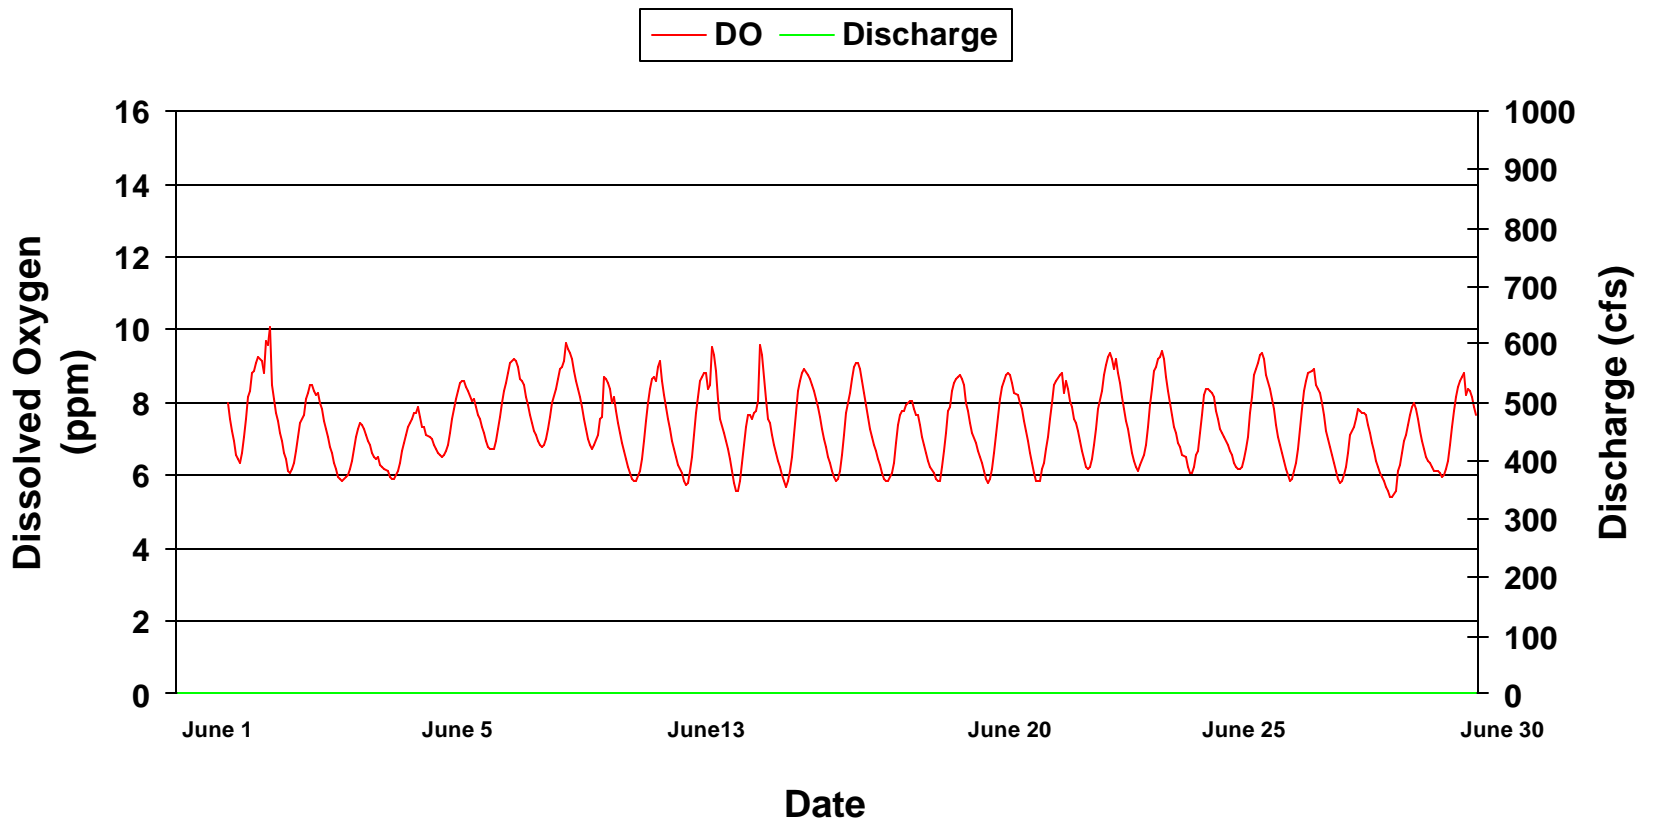

Dissolved Oxygen at Catfish Farm On Weiss By-pass Reach June 2000