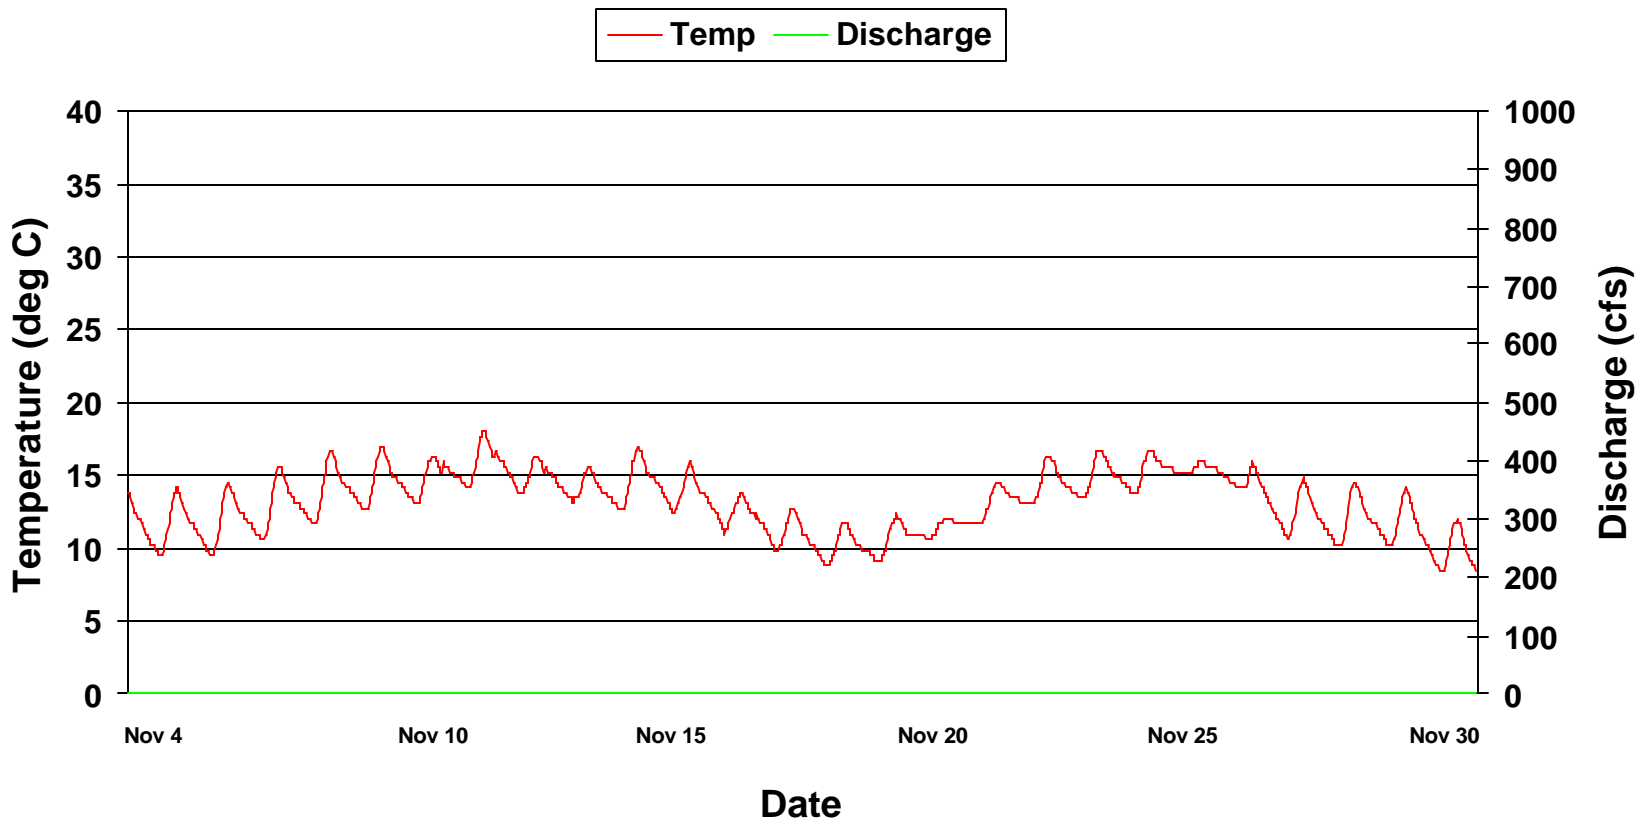

Temperature at Catfish Farm On Weiss By-pass Reach August 1999

Temperature at Catfish Farm On Weiss By-pass Reach September 1999

Temperature at Catfish Farm On Weiss By-pass Reach October 1999

Temperature at Catfish Farm On Weiss By-pass Reach November 1999