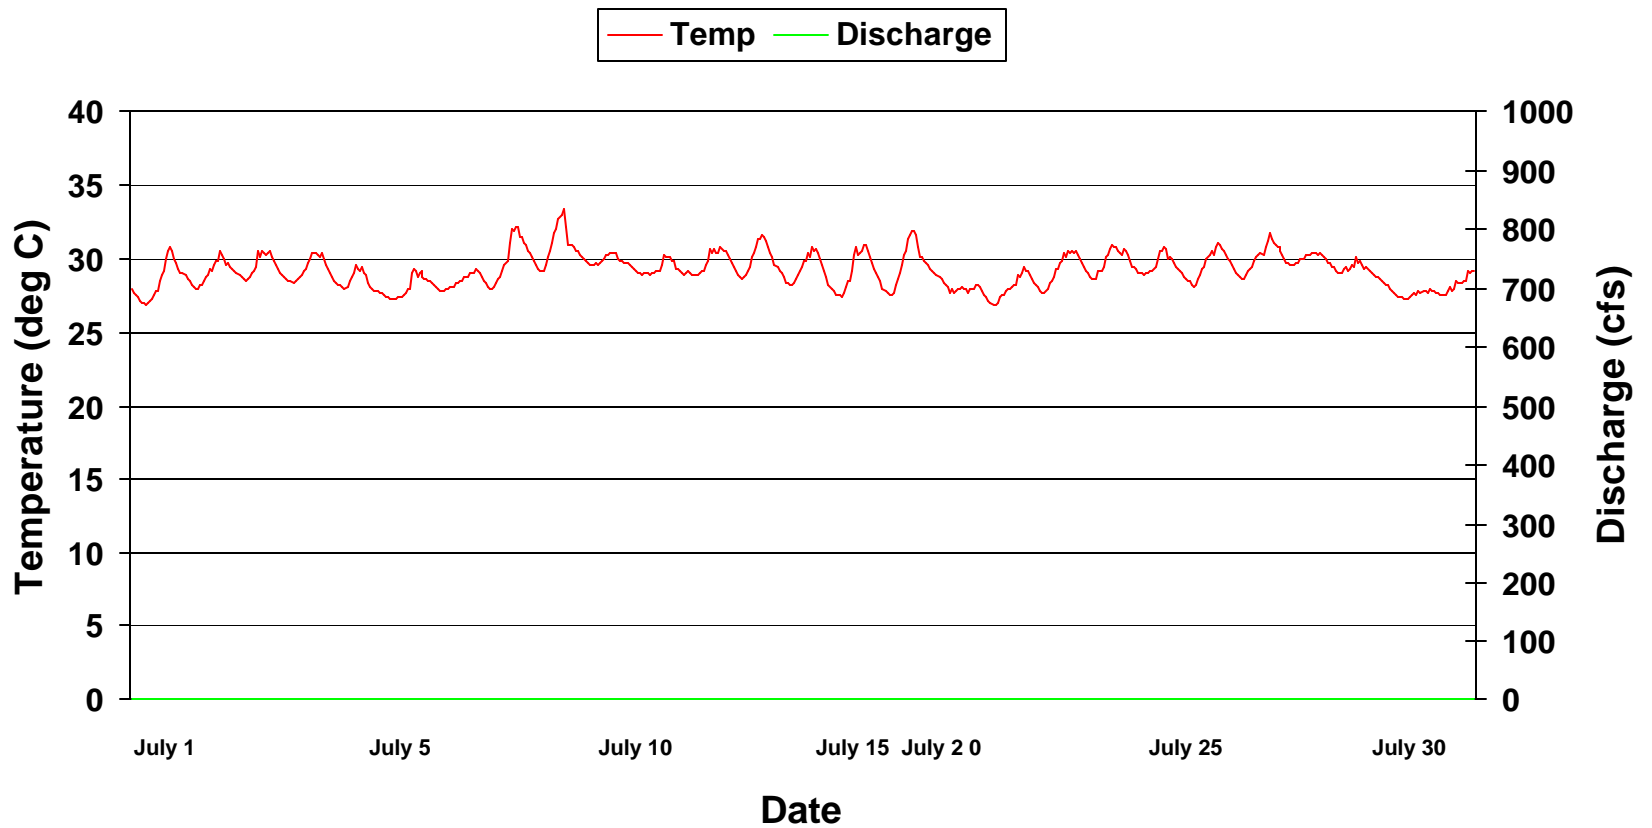

Temperature at Sod Farm On Weiss By-pass Reach September 2000

Temperature at Sod Farm On Weiss By-pass Reach October 2000

Temperature at Sod Farm On Weiss By-pass Reach June 2001

Temperature at Sod Farm On Weiss By-pass Reach July 2001