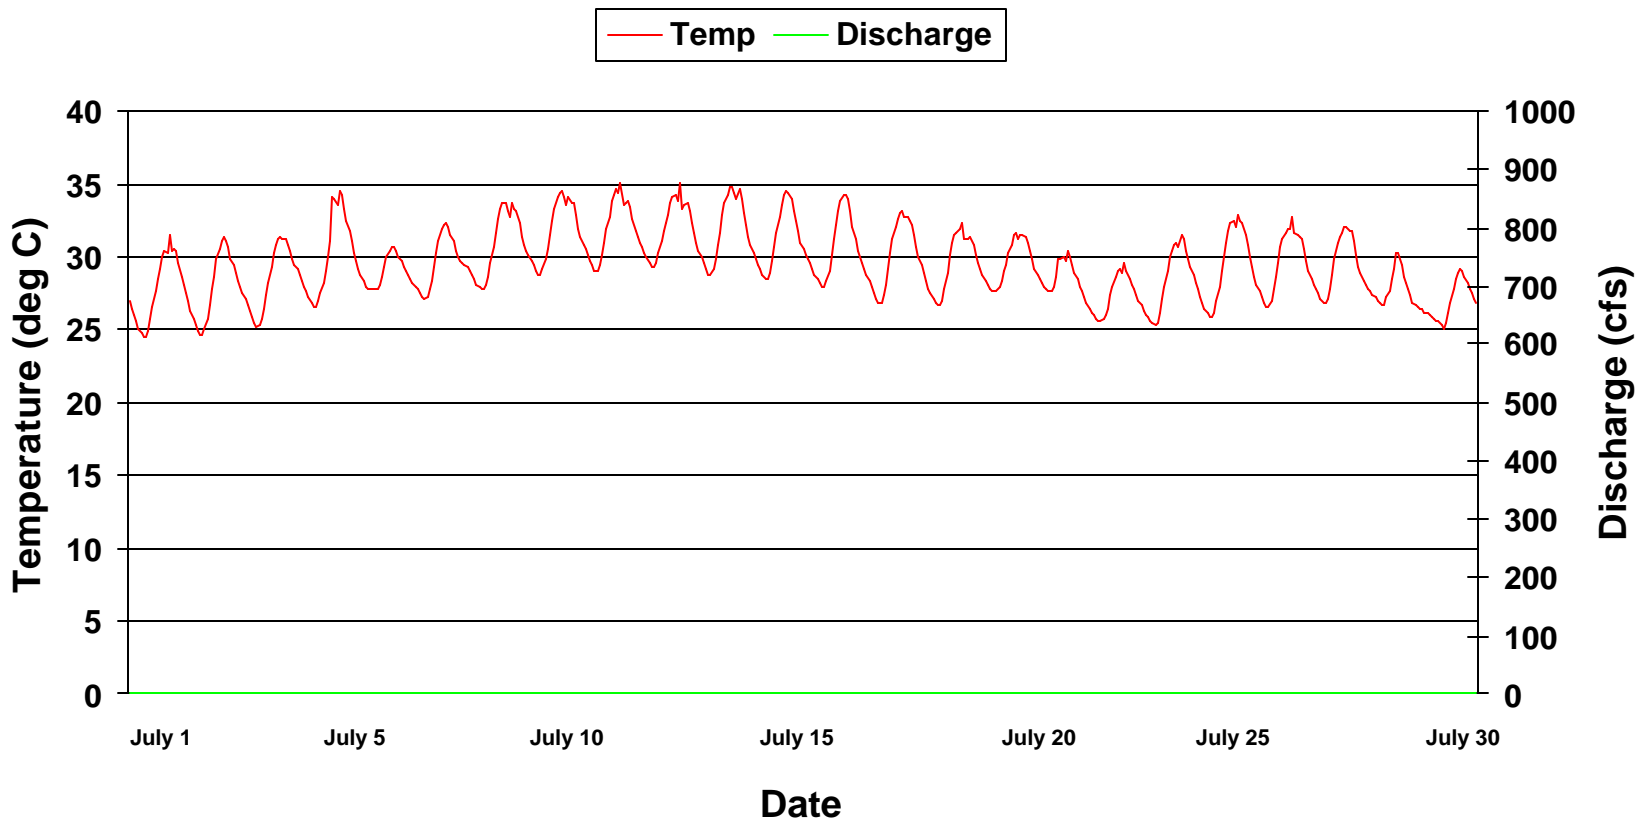

Temperature at Catfish Farm On Weiss By-pass Reach April 2000

Temperature at Catfish Farm On Weiss By-pass Reach May 2000

Temperature at Catfish Farm On Weiss By-pass Reach June 2000

Temperature at Catfish Farm On Weiss By-pass Reach July 2000