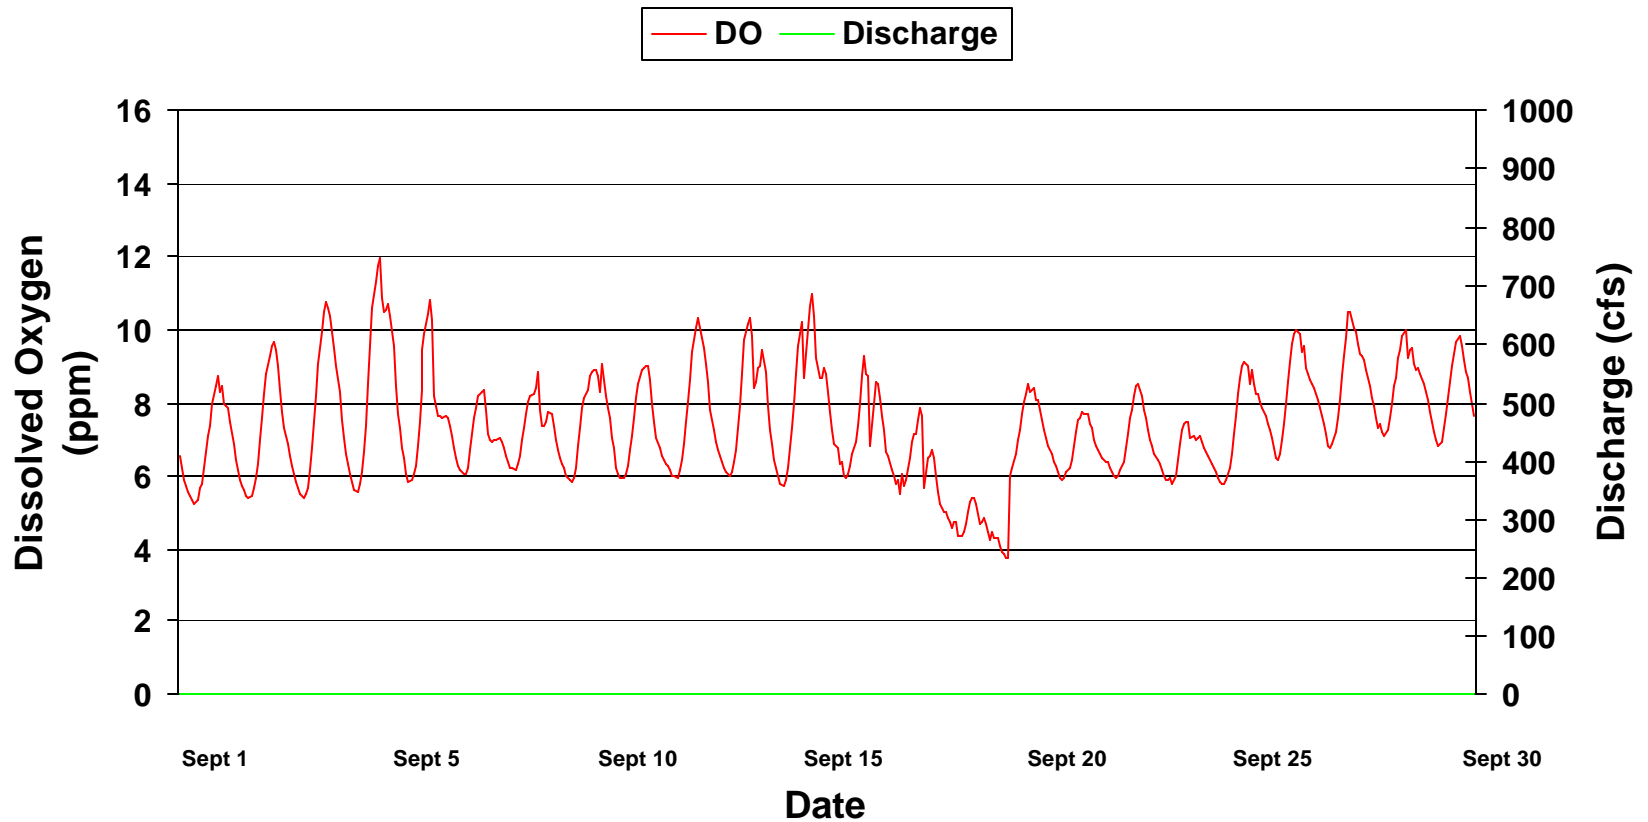

Dissolved Oxygen at Catfish Farm On Weiss By-pass Reach September 2000