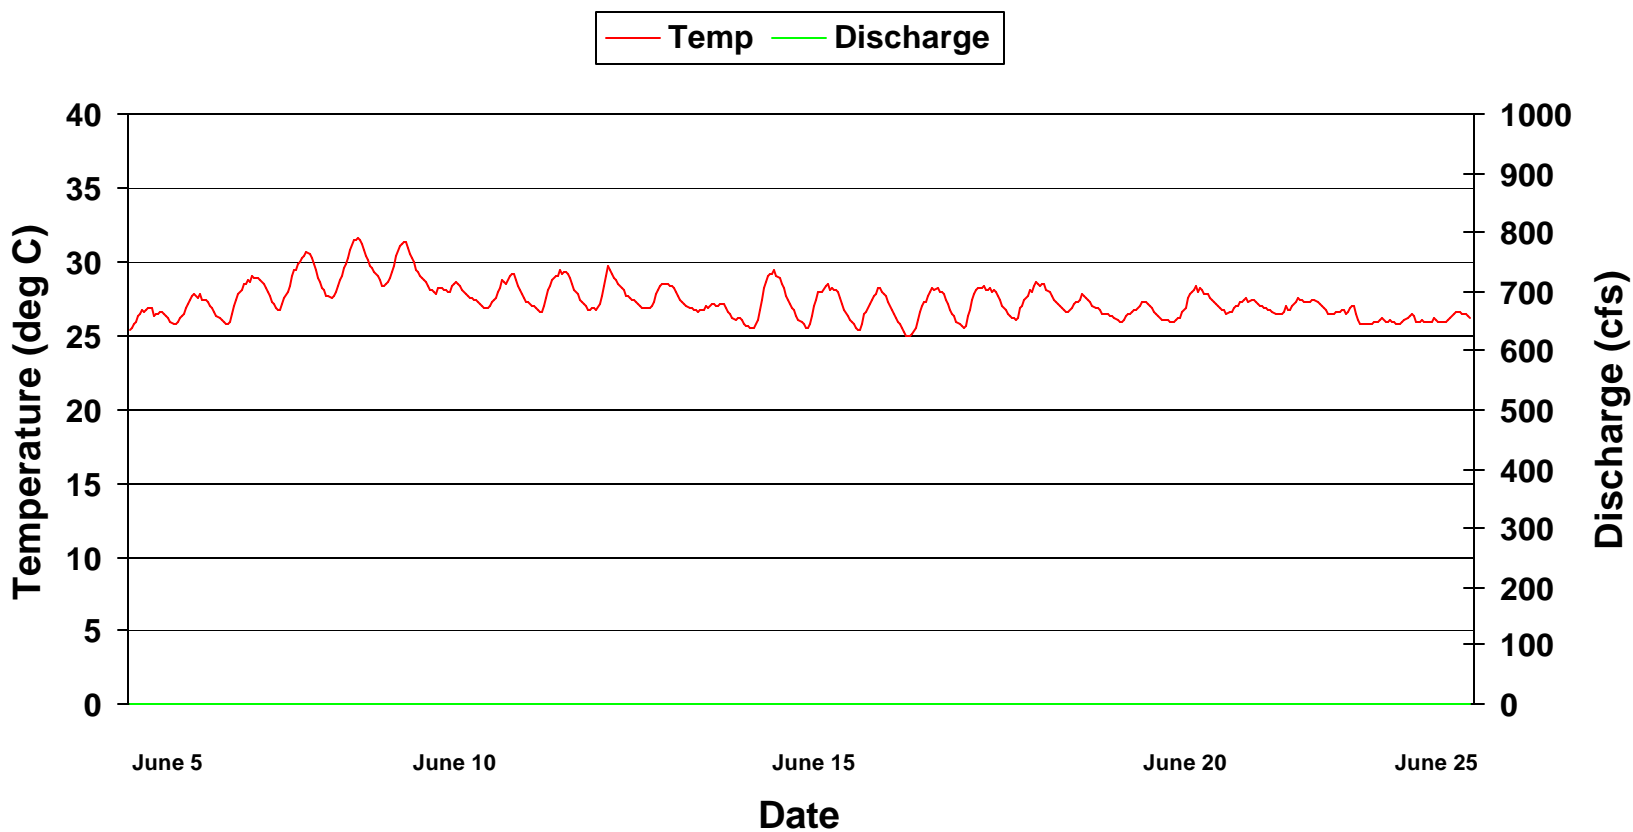

Temperature at Sod Farm On Weiss By-pass Reach June 1999