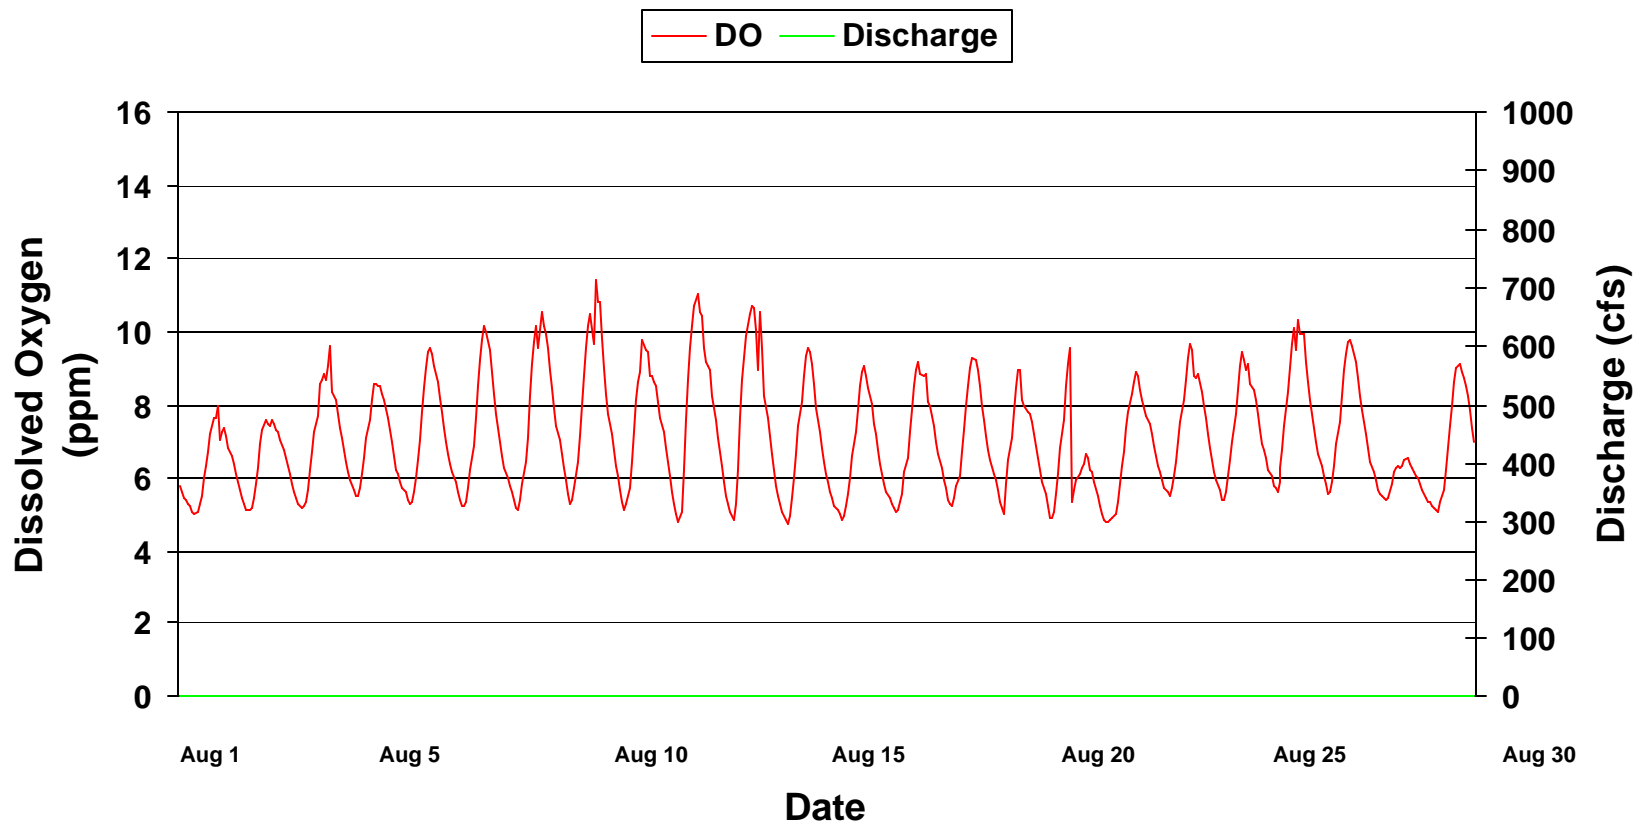

Dissolved Oxygen at Catfish Farm On Weiss By-pass Reach October 1999

Dissolved Oxygen at Catfish Farm On Weiss By-pass Reach June 2000

Dissolved Oxygen at Catfish Farm On Weiss By-pass Reach July 2000

Dissolved Oxygen at Catfish Farm On Weiss By-pass Reach August 2000