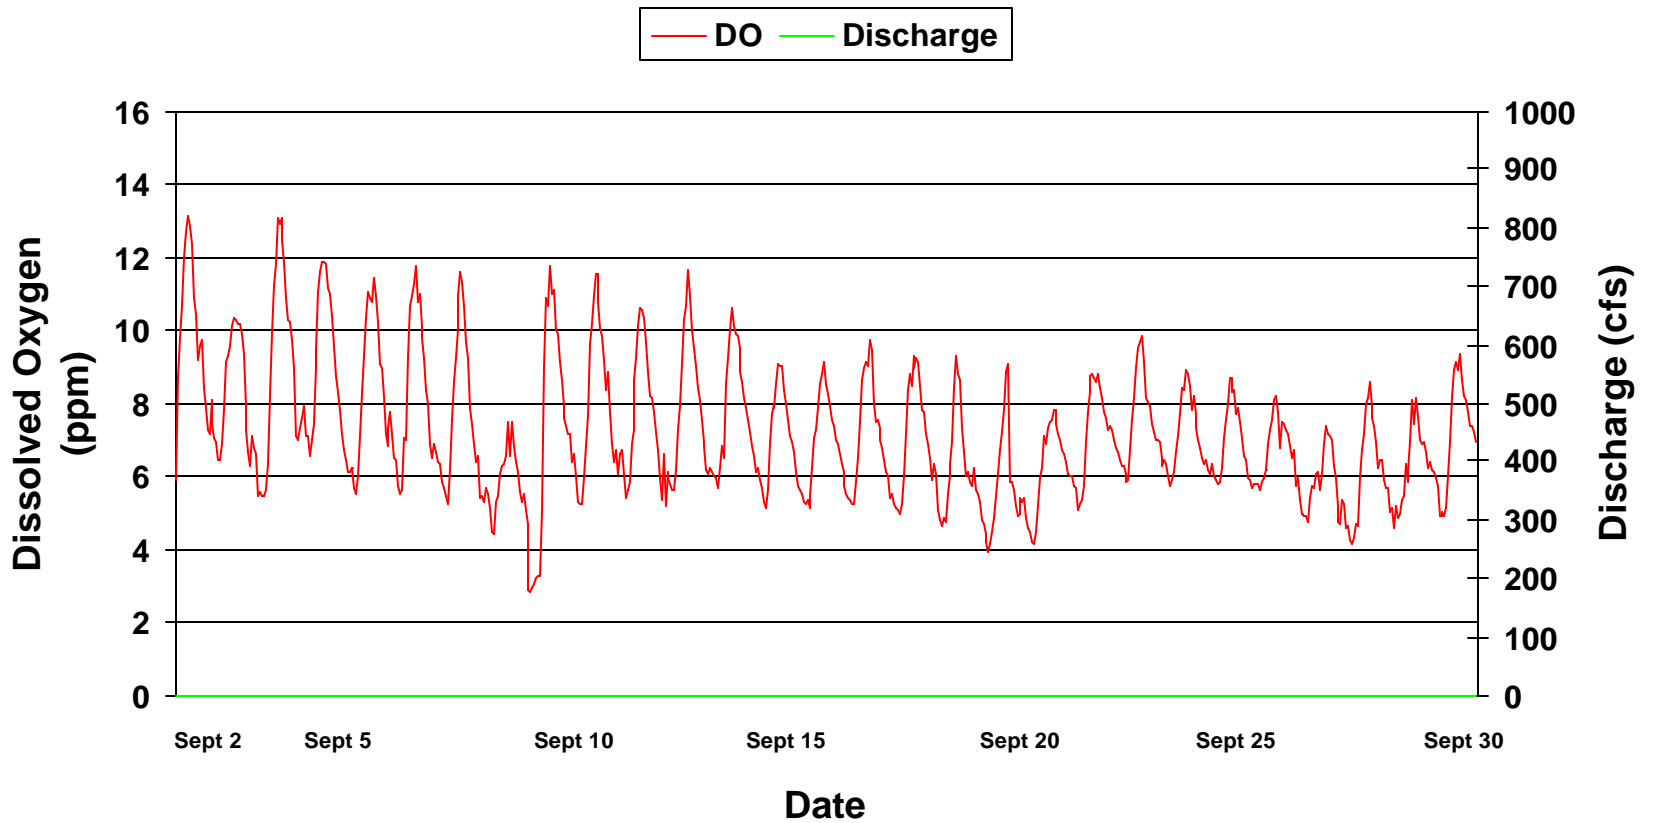

Dissolved Oxygen at Sod Farm

On Weiss By-pass Reach

September 1999