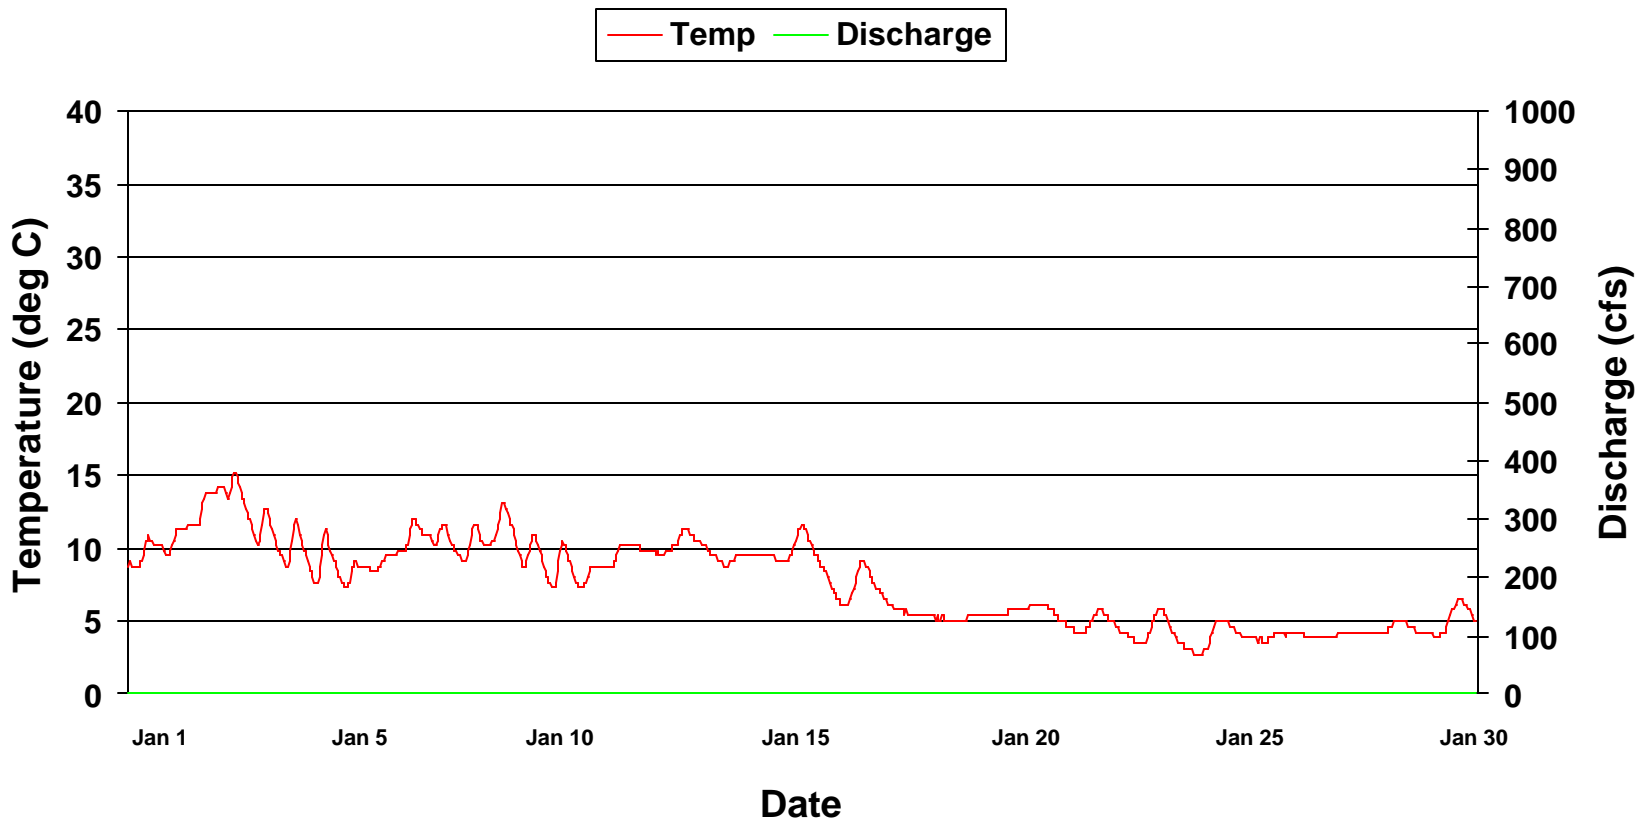

Temperature at Catfish Farm On Weiss By-pass Reach January 2000