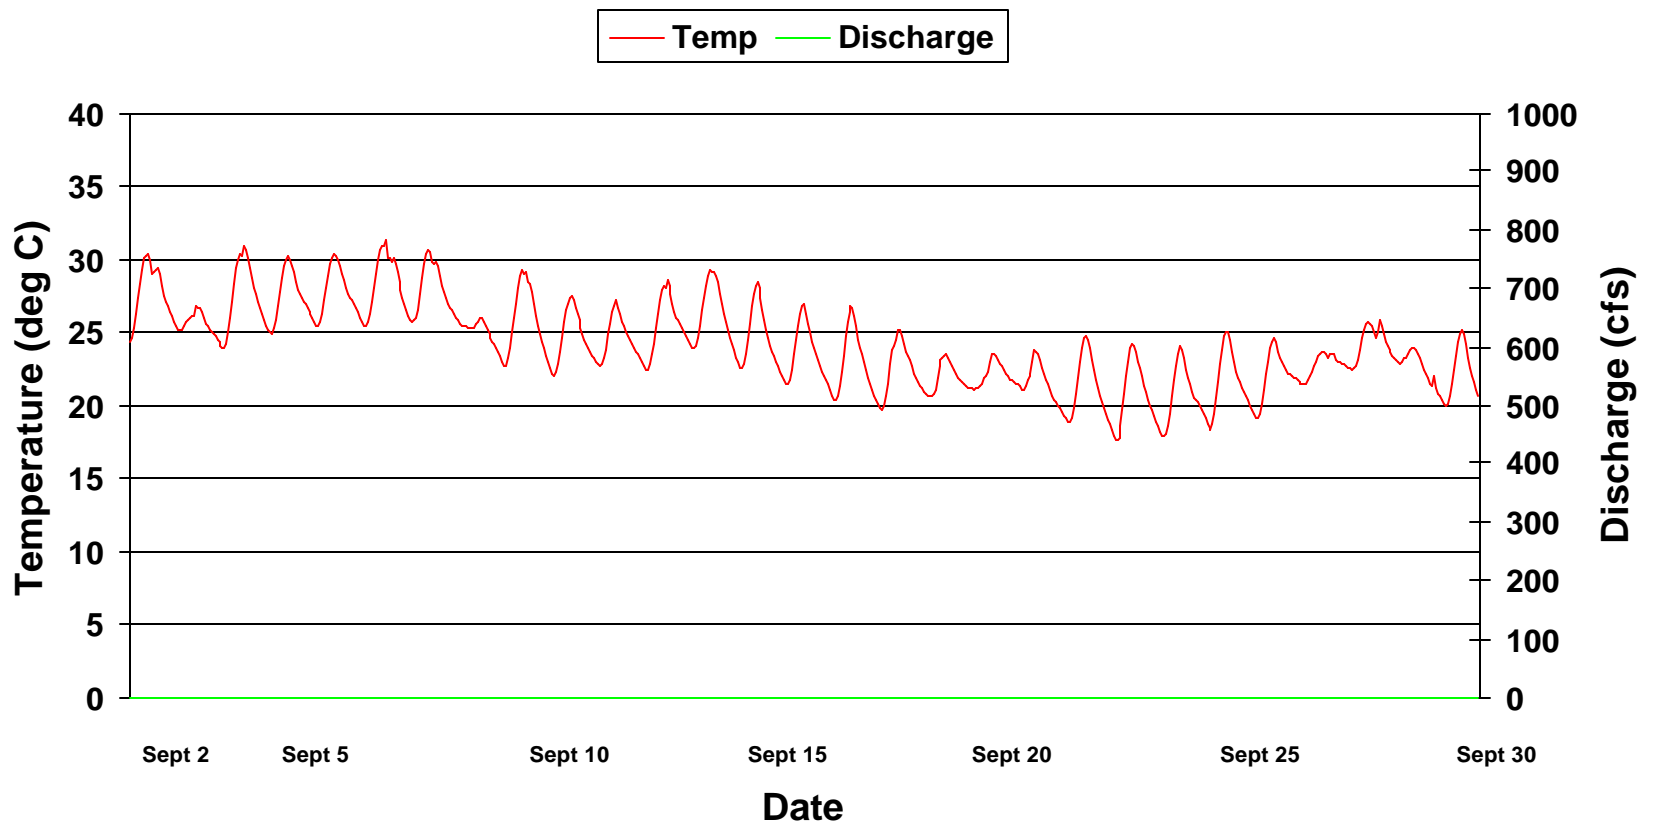

Temperature at Catfish Farm On Weiss By-pass Reach September 1999