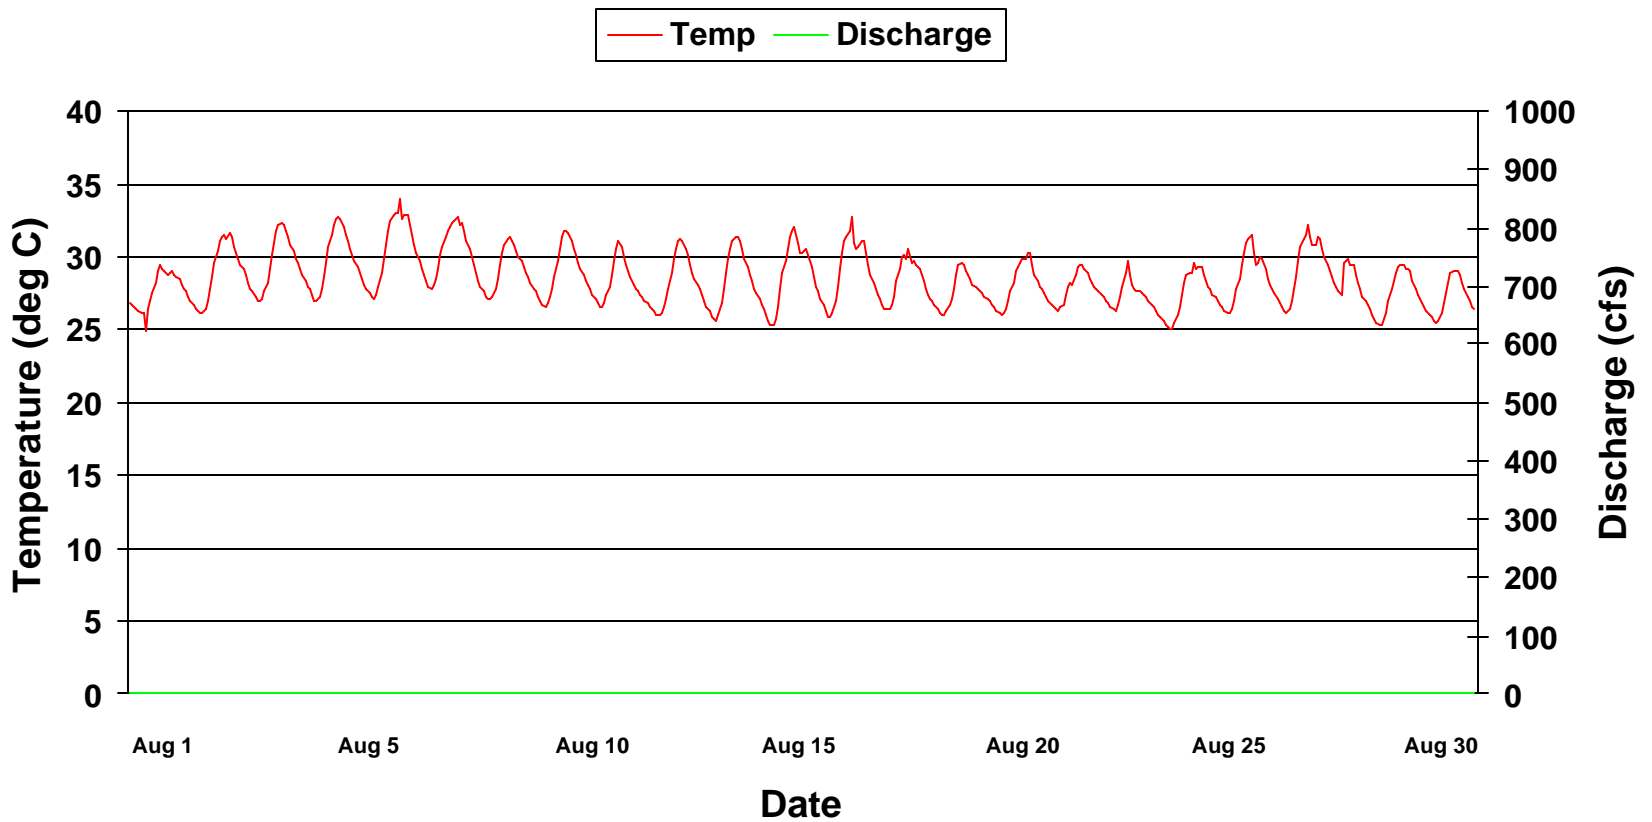

Temperature at Catfish Farm On Weiss By-pass Reach May 2002

Temperature at Catfish Farm On Weiss By-pass Reach June 2002

Temperature at Catfish Farm On Weiss By-pass Reach July 2002

Temperature at Catfish Farm On Weiss By-pass Reach August 2002