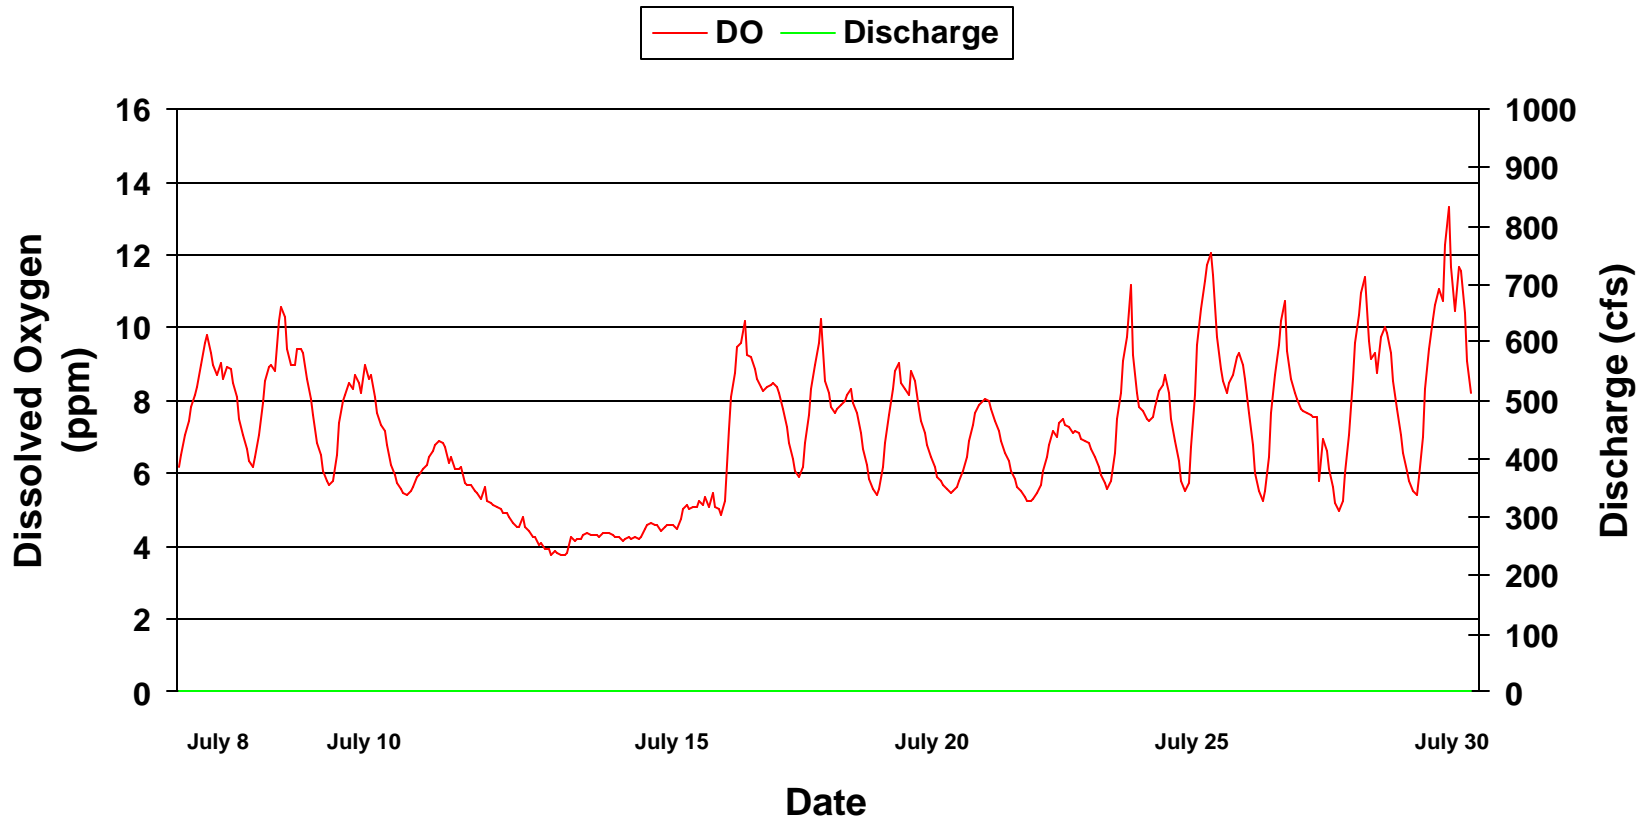

Dissolved Oxygen at Catfish Farm On Weiss By-pass Reach June 1999

Dissolved Oxygen at Catfish Farm On Weiss By-pass Reach July 1999

Dissolved Oxygen at Catfish Farm On Weiss By-pass Reach August 1999

Dissolved Oxygen at Catfish Farm On Weiss By-pass Reach September 1999