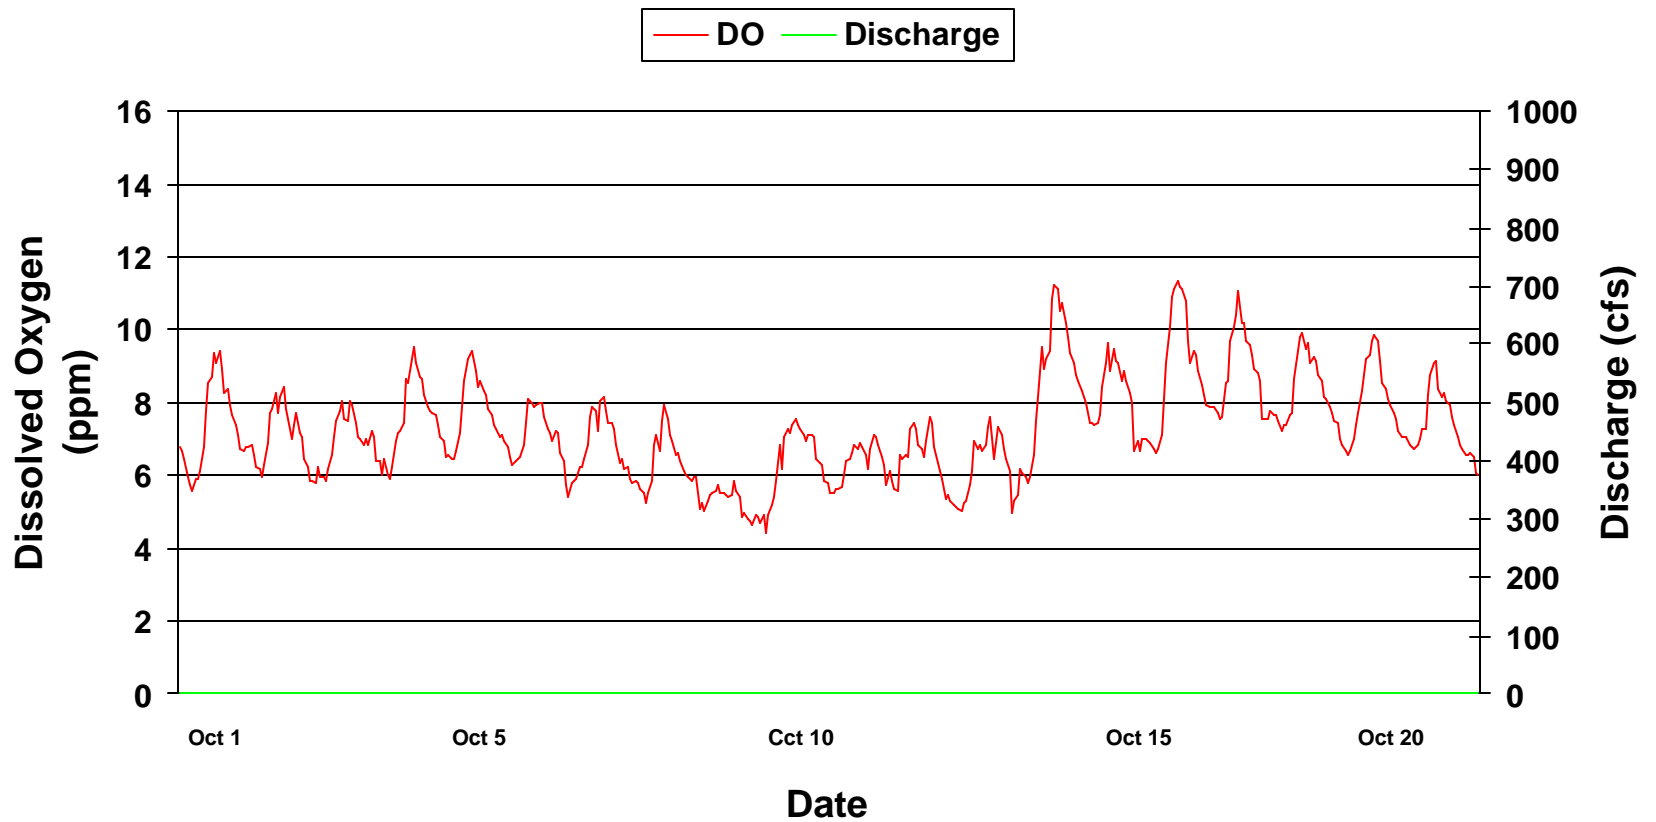

Dissolved Oxygen at Sod Farm On Weiss By-pass Reach August 1999

Dissolved Oxygen at Sod Farm

On Weiss By-pass Reach

September 1999

Dissolved Oxygen at Sod Farm

On Weiss By-pass Reach

October 1999

Dissolved Oxygen at Sod Farm On Weiss By-pass Reach June 2000