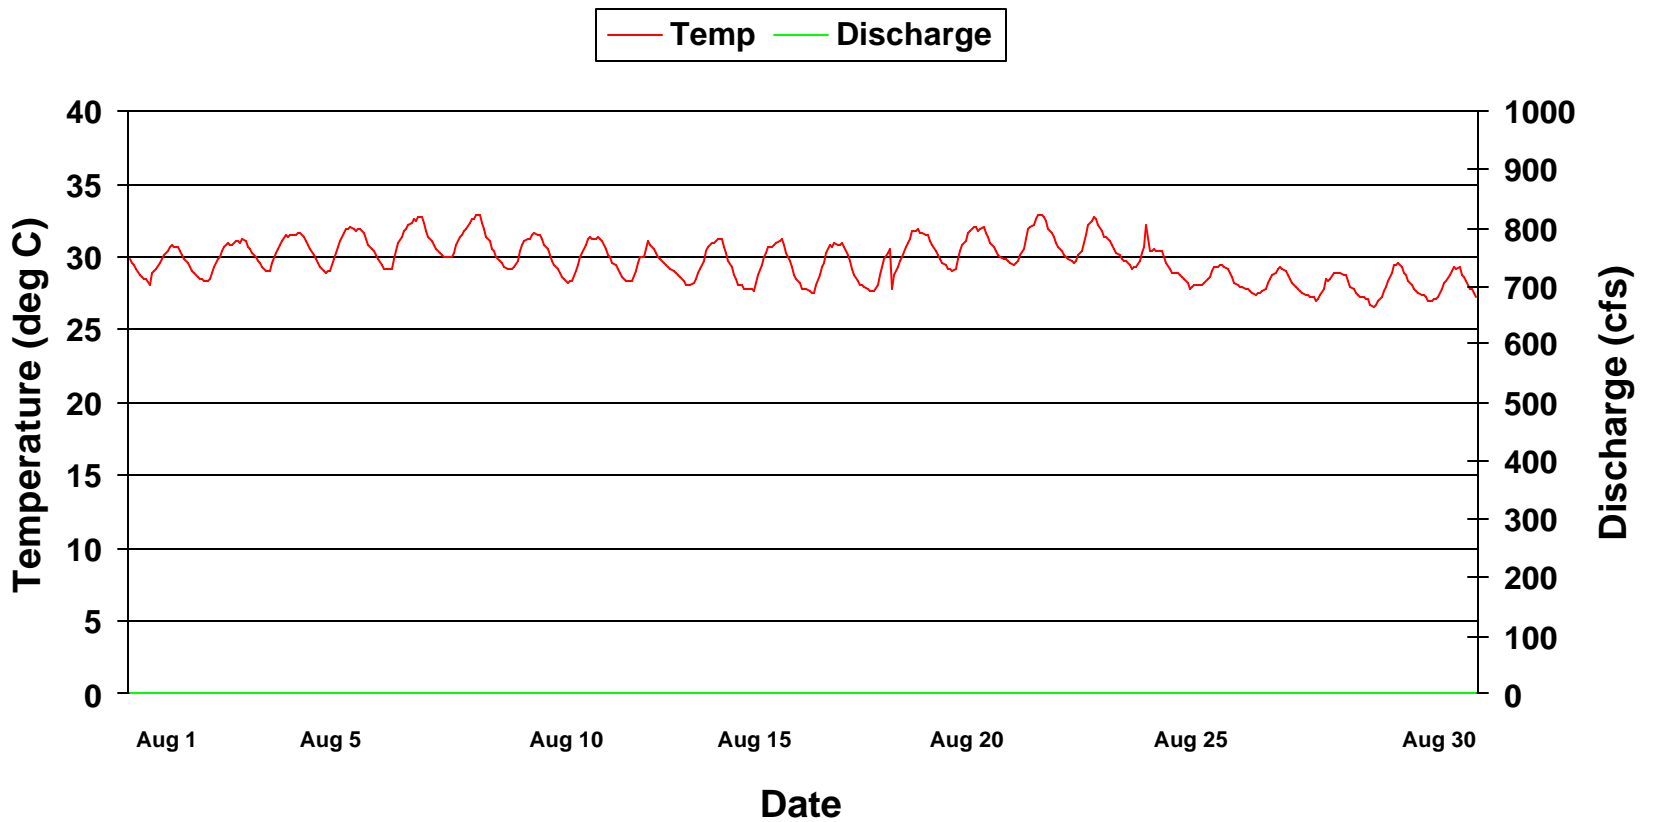

Temperature at Sod Farm On Weiss By-pass Reach August 2002