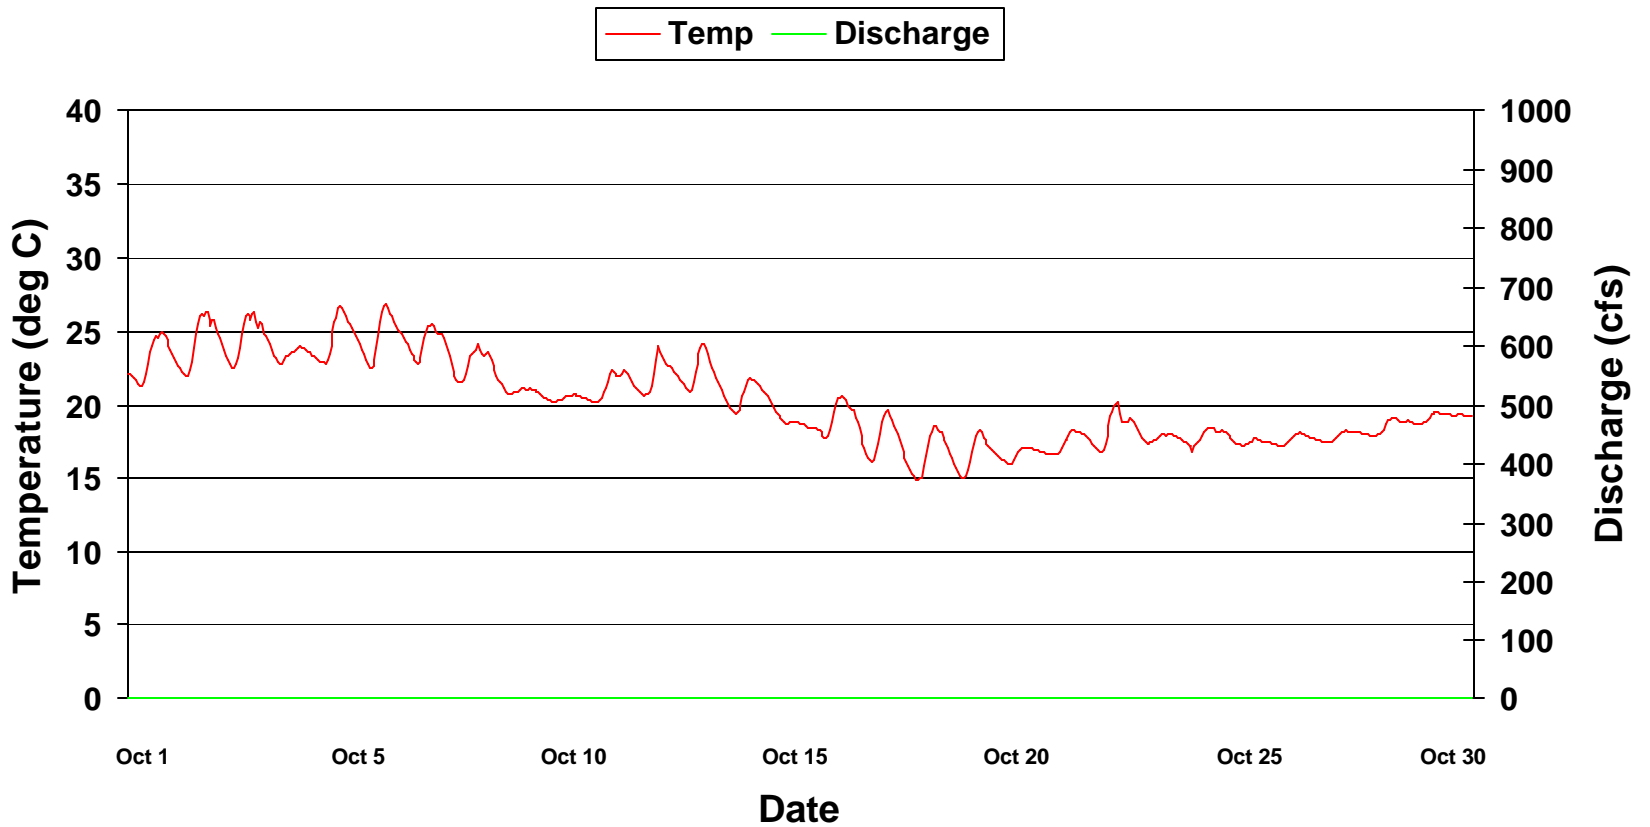

Temperature at Catfish Farm On Weiss By-pass Reach October 2002