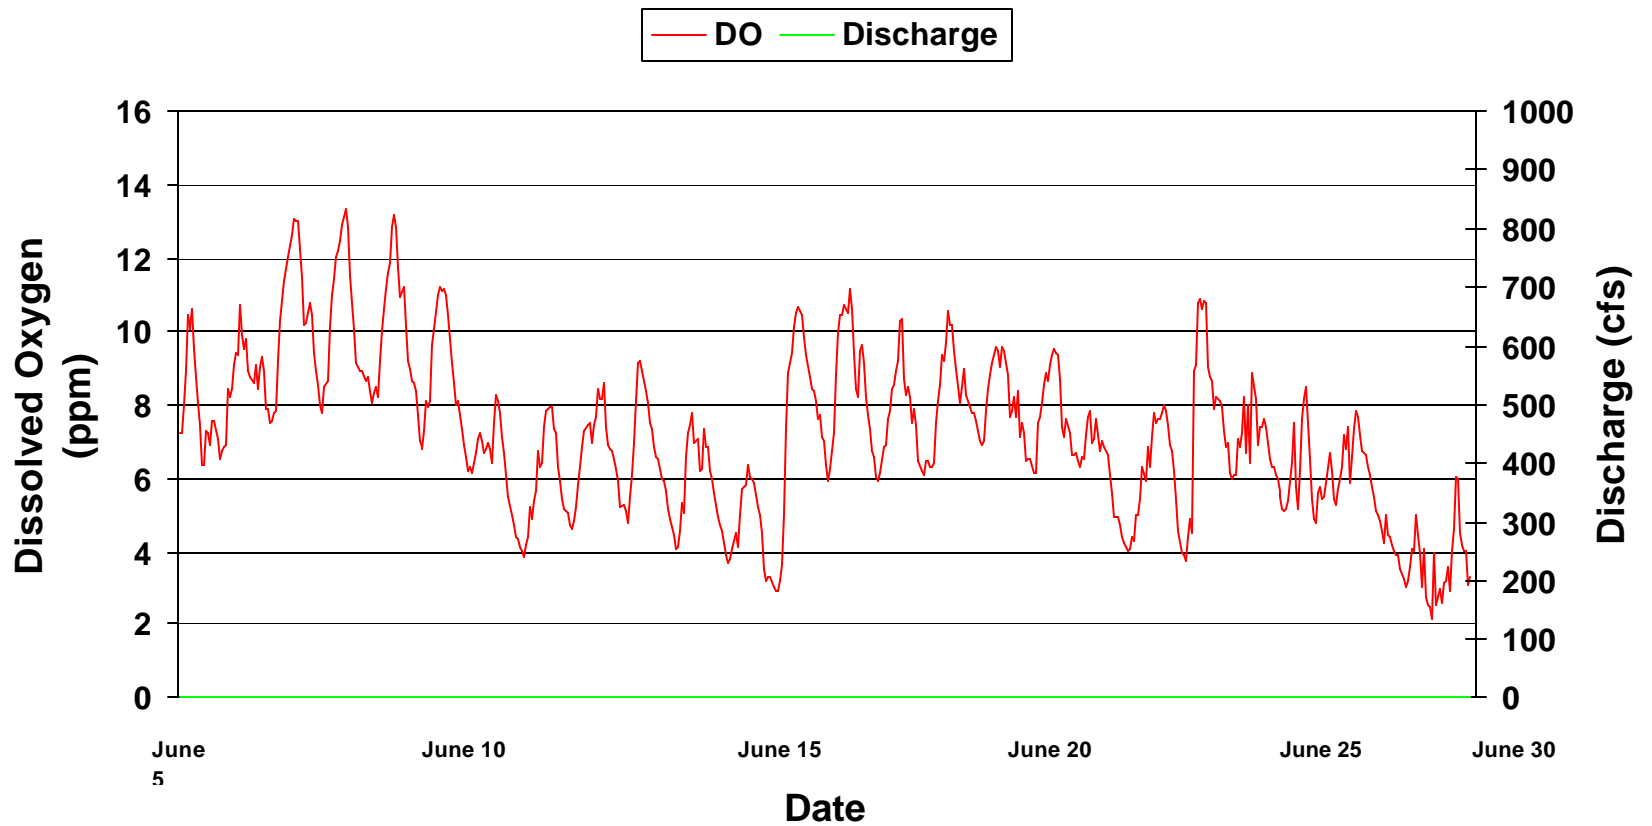

Dissolved Oxygen at Sod Farm On Weiss By-pass Reach June 1999