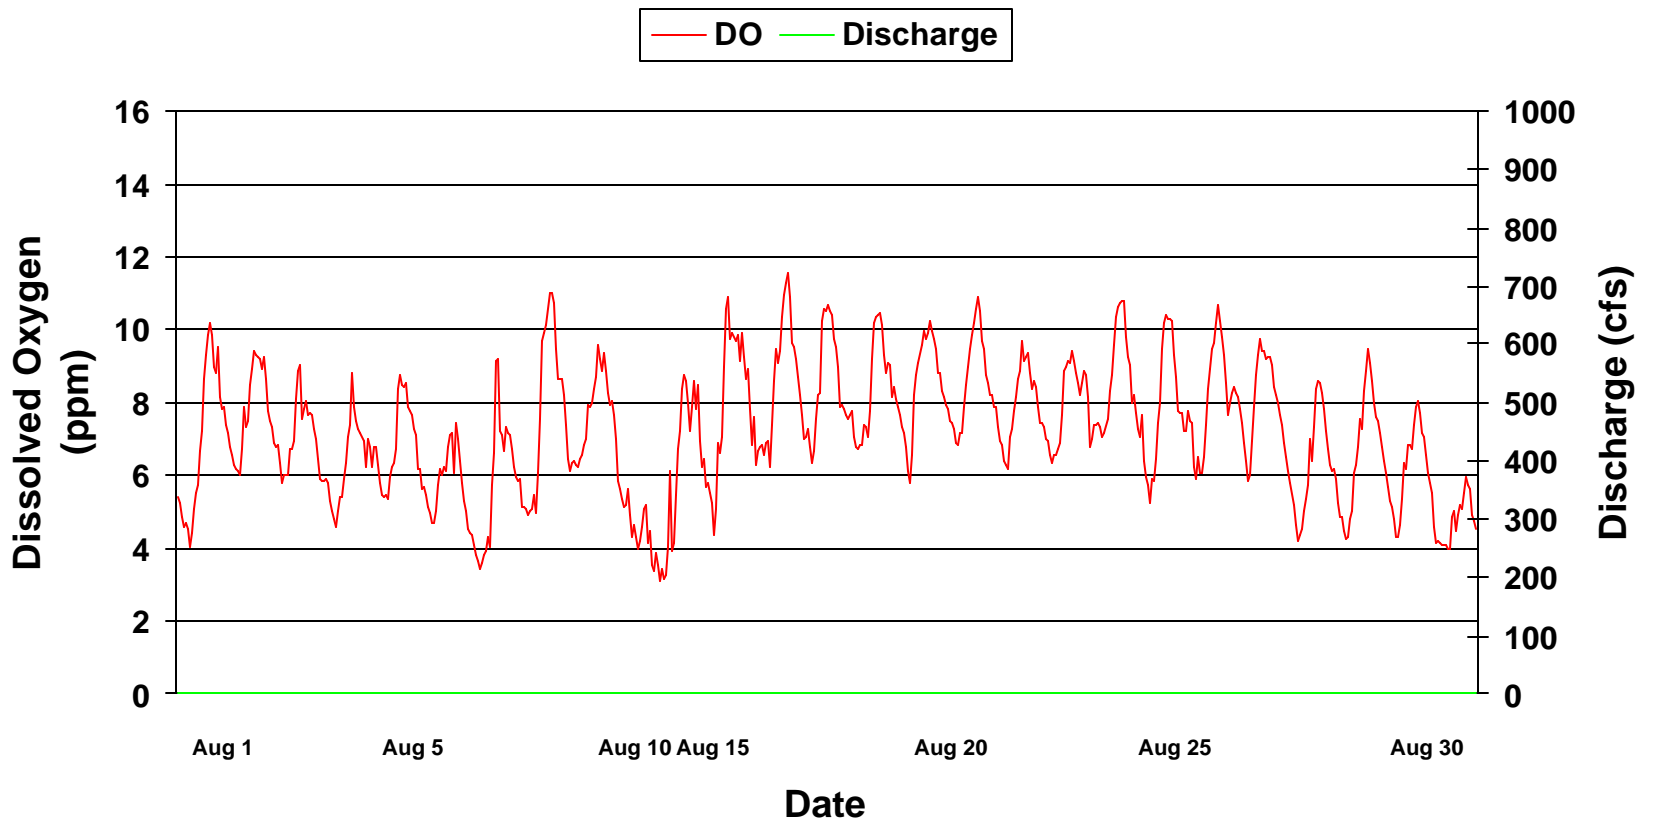

On Weiss By-pass Reach

October 2000

Dissolved Oxygen at Sod Farm On Weiss By-pass Reach June 2001

Dissolved Oxygen at Sod Farm On Weiss By-pass Reach July 2001

Dissolved Oxygen at Sod Farm On Weiss By-pass Reach August 2001