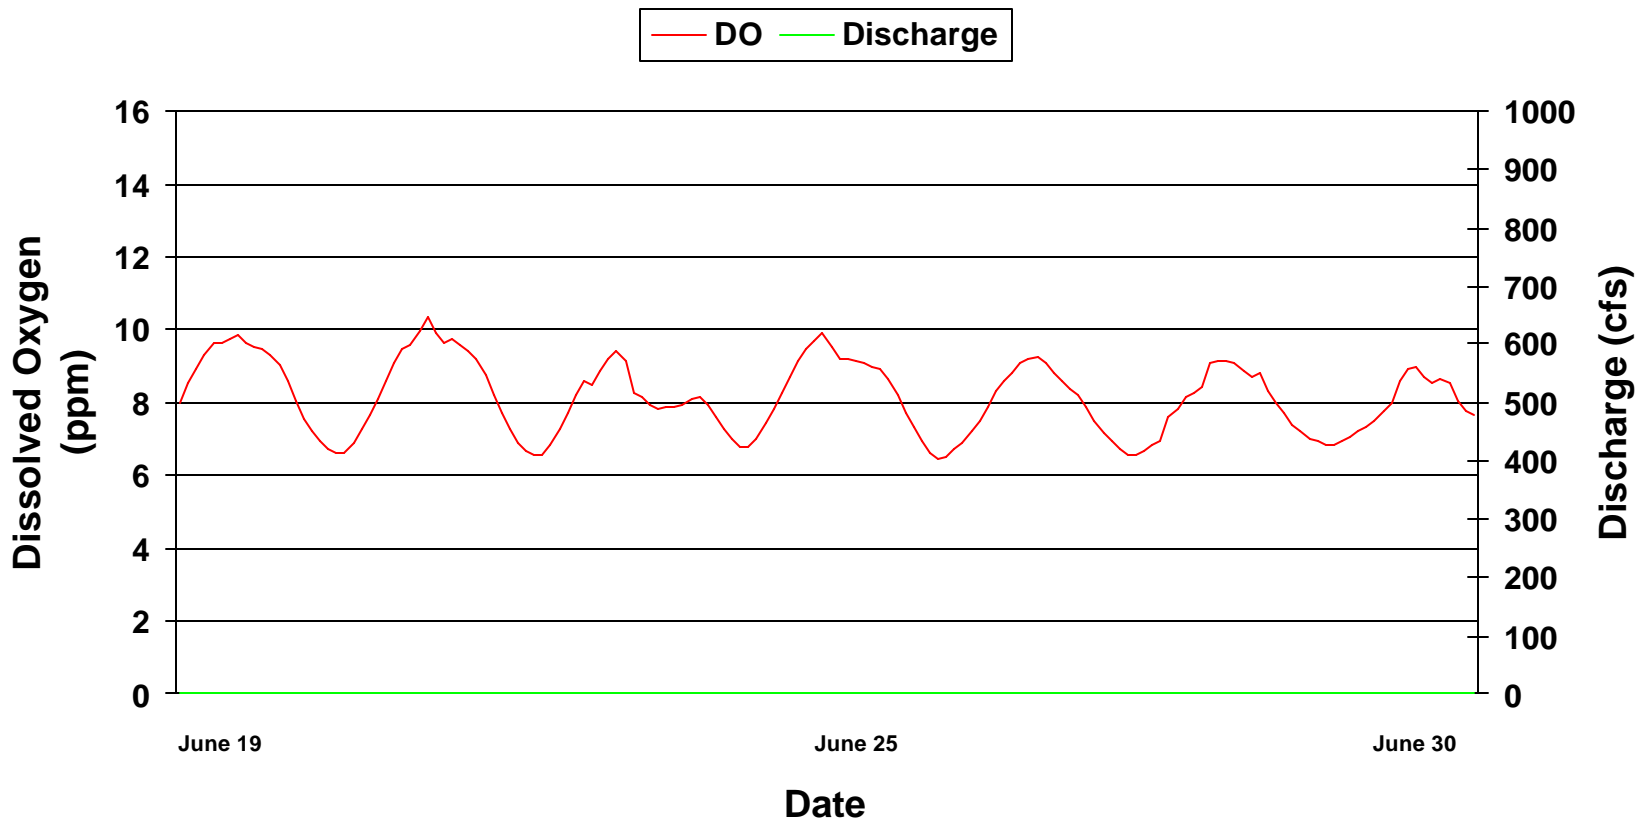

Dissolved Oxygen at Catfish Farm On Weiss By-pass Reach June 2001