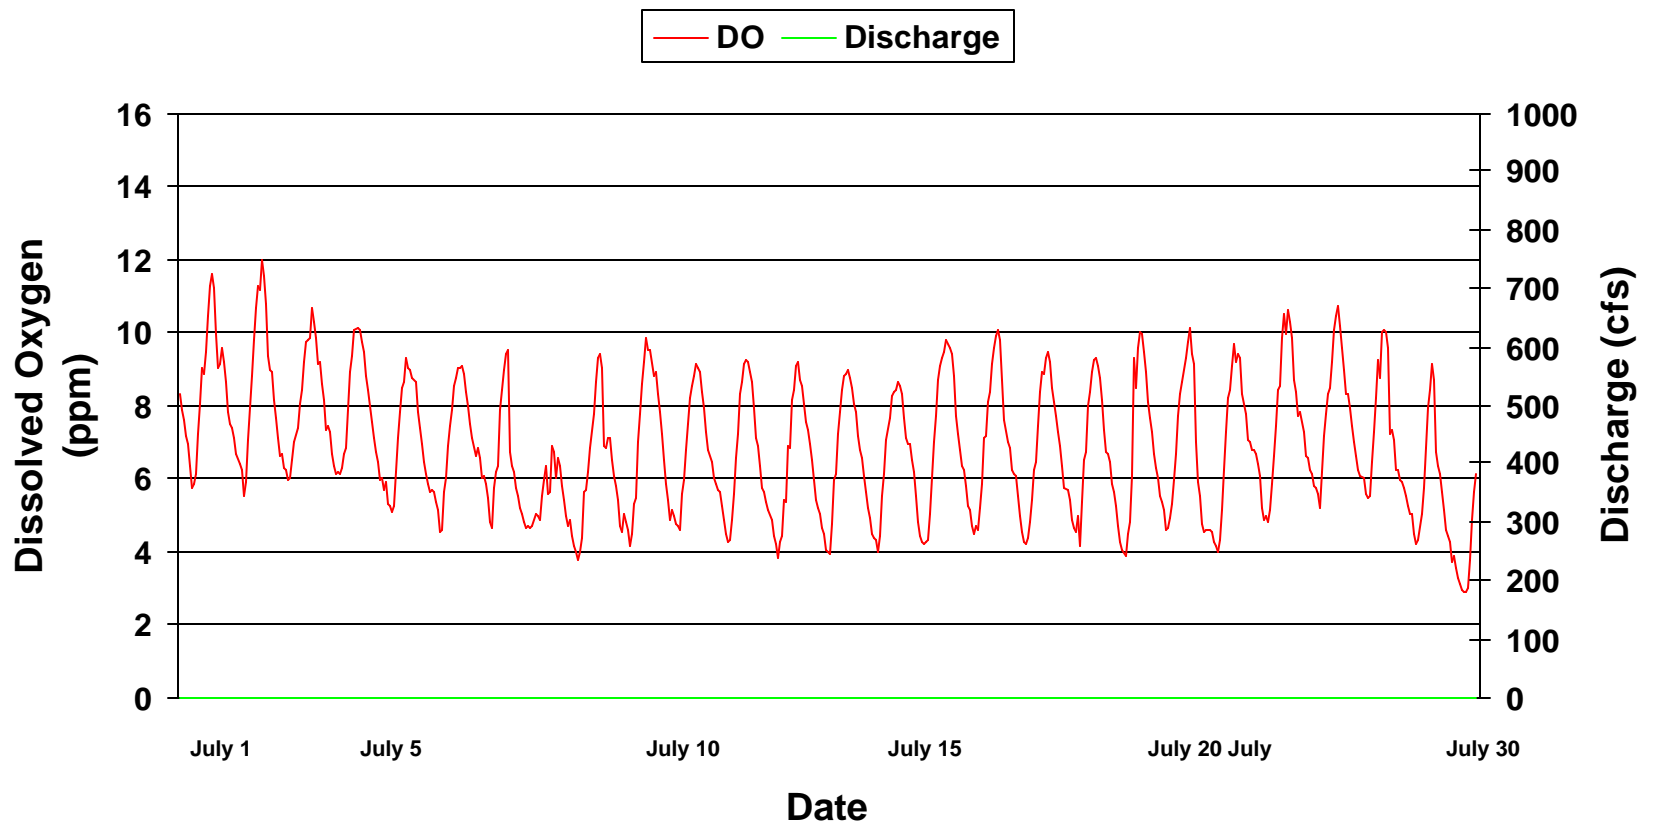

Dissolved Oxygen at Sod Farm On Weiss By-pass Reach July 2000