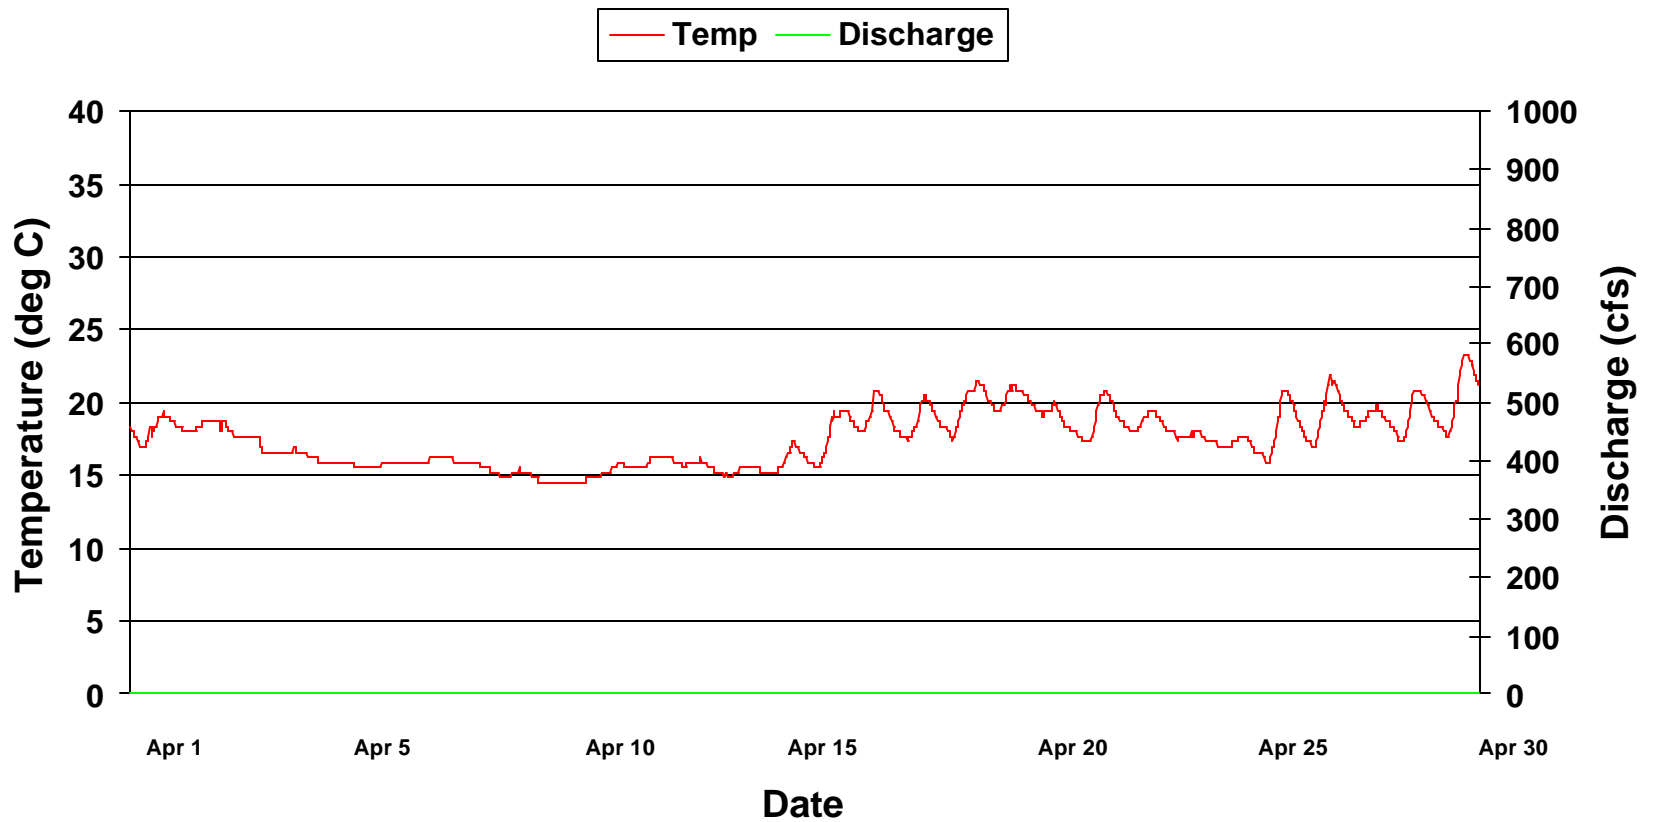

Temperature at Sod Farm On Weiss By-pass Reach January 2000

Temperature at Sod Farm On Weiss By-pass Reach February 2000

Temperature at Sod Farm On Weiss By-pass Reach March 2000

Temperature at Sod Farm On Weiss By-pass Reach April 2000